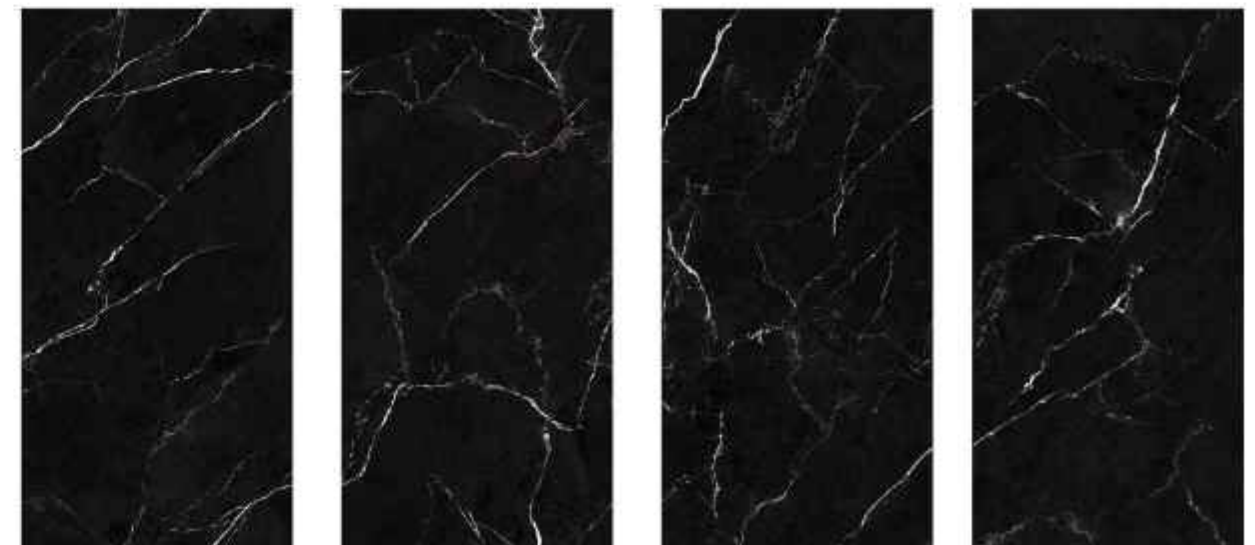

80*160
BLACK
4FACES

AYNUR IS A TURKISH AND AZERBAIJANI
GIVEN NAME FOR FEMALES. AS IT IS
DERIVED FROM THE TURKISH WORD "**AY**"
AND THE ARABIC WORD "**NUR**",
ITS LITERAL MEANING IS **MOONLIGHT**.

AYNUR

80X160