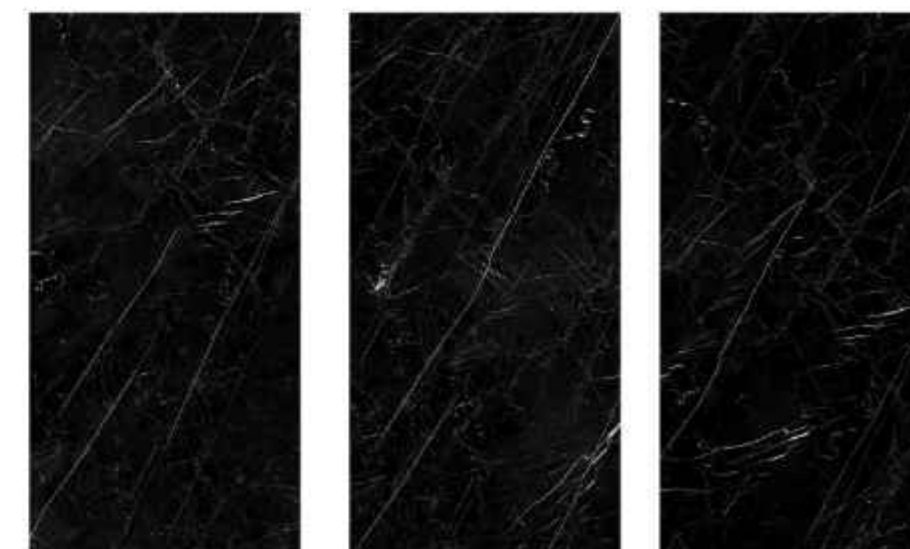

THICKNESS 11MM

NANO POLISHED

PALLET	SQM SUBSECTION	WEIGHT OF TRUCK	WEIGHT OF PER PALLET (KG)	WEIGHT OF PER CARTON (KG)	SQM ON PER PALLET	SQM PER CARTON	NO. OF CARTONS IN PER PALLET	NO. OF TILES IN PER CARTONS	SIZE
14	985.6	18298	1307	30.5	70.4	1.28	55	1	80X160