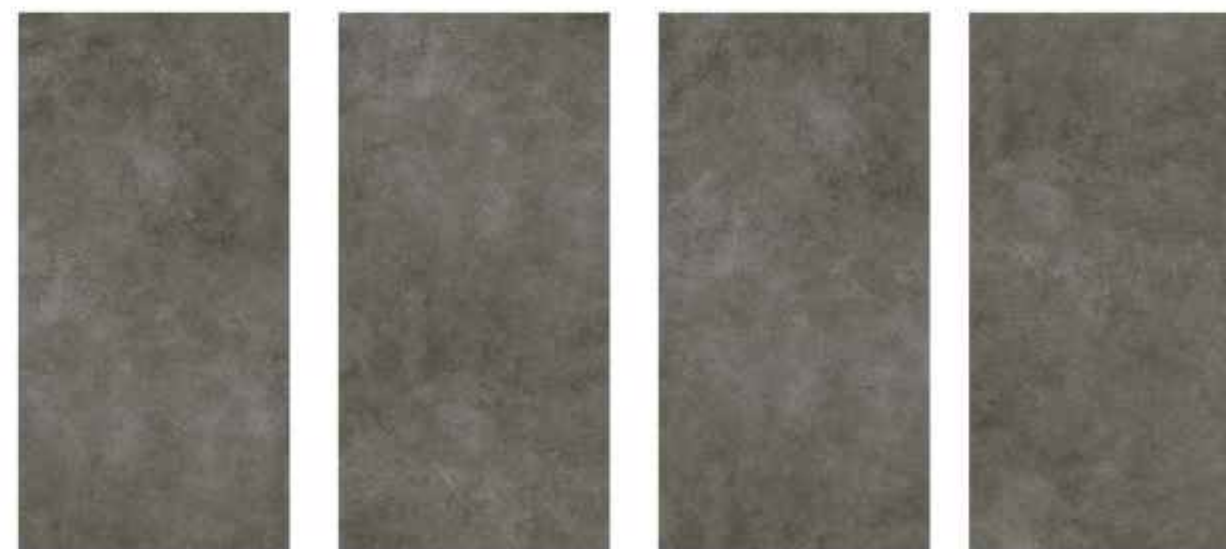

80*160
DARK GRAY
4FACES