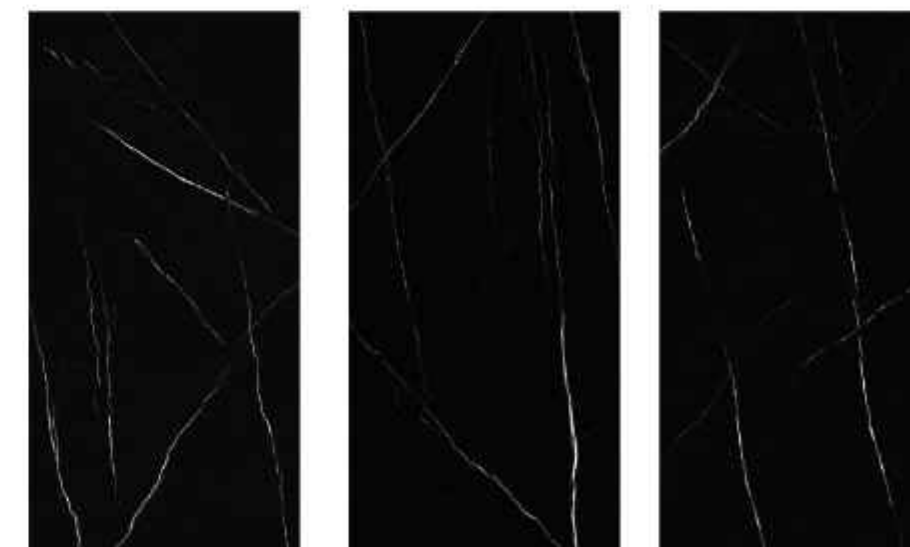

THE **SAHARA** WAS A SPECTACLE AS ALIVE AS THE SEA. THE TINTS OF THE DUNES CHANGED ACCORDING TO THE TIME OF DAY AND THE ANGLE OF THE LIGHT: GOLDEN AS APRICOTS FROM FAR OFF. WHEN WE DROVE CLOSE TO THEM THEY TURNED TO FRESHLY MADE BUTTER: BEHIND US THEY GREW PINK: FROM SAND TO ROCK. THE MATERIALS OF WHICH THE DESERT WAS MADE VARIED AS MUCH AS ITS TINTS.