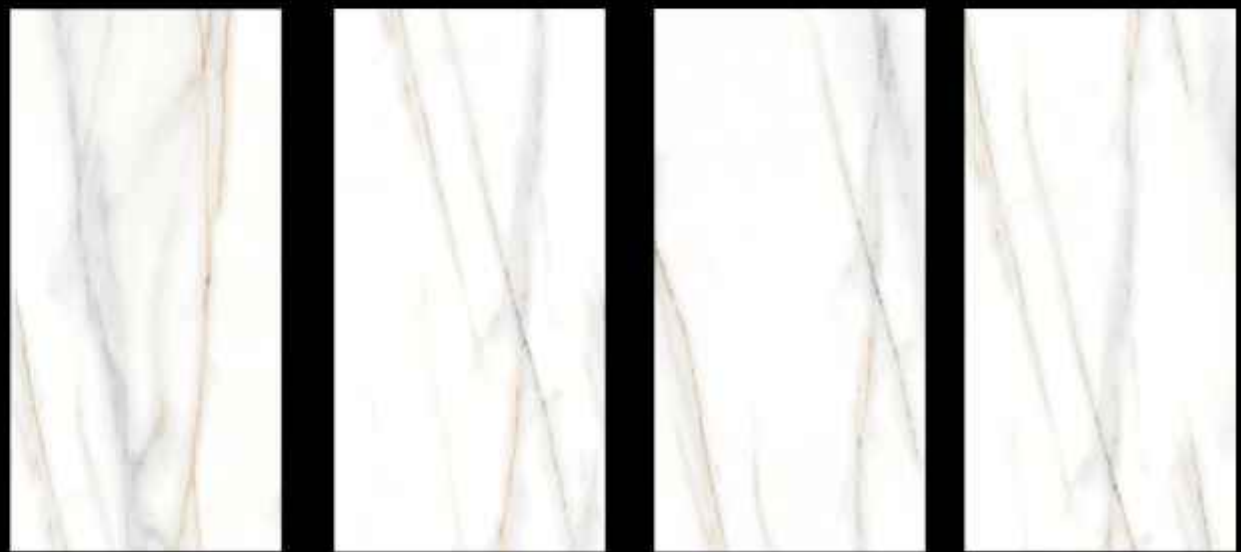

THICKNESS 9MM
NANO POLISHED

PALLET	SQM SUBSECTION	WEIGHT OF TRUCK	WEIGHT OF PER PALLET (KGT)	WEIGHT OF PER CARTOON (KGT)	SQM ON PER PALLET	SQM PER CARTOON	NO. OF CARTOONS IN PER PALLET	NO. OF TILES IN PER CARTOONS	SIZE
17	1321.92	27574	1622	42	73.44	2.16	34	3	60X120