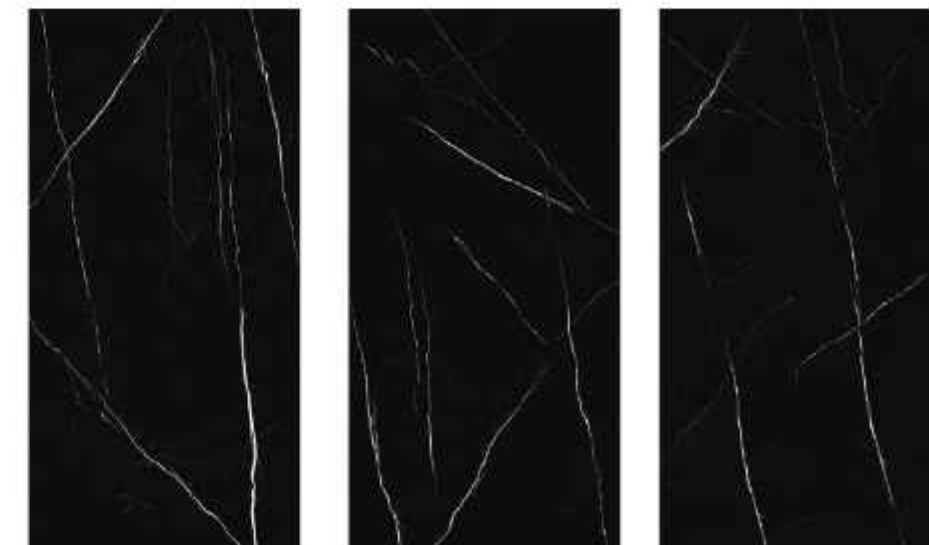

60*120
BLACK
3FACES

"A DESERT IS A PLACE WITHOUT EXPECTATION."
NADINE GORDIMER

SAHARA

60X120

SAHARA

60X120

NANO POLISHED

"THE MOST COMPLETE AND TRUE HAPPINESS COMES IN MOMENTS WHEN YOU FEEL RIGHT THERE, COMPLETELY PRESENT, WITH NO IDEAS ABOUT GOOD AND BAD, RIGHT AND WRONG - JUST A SENSE OF OPEN HEART AND OPEN MIND."