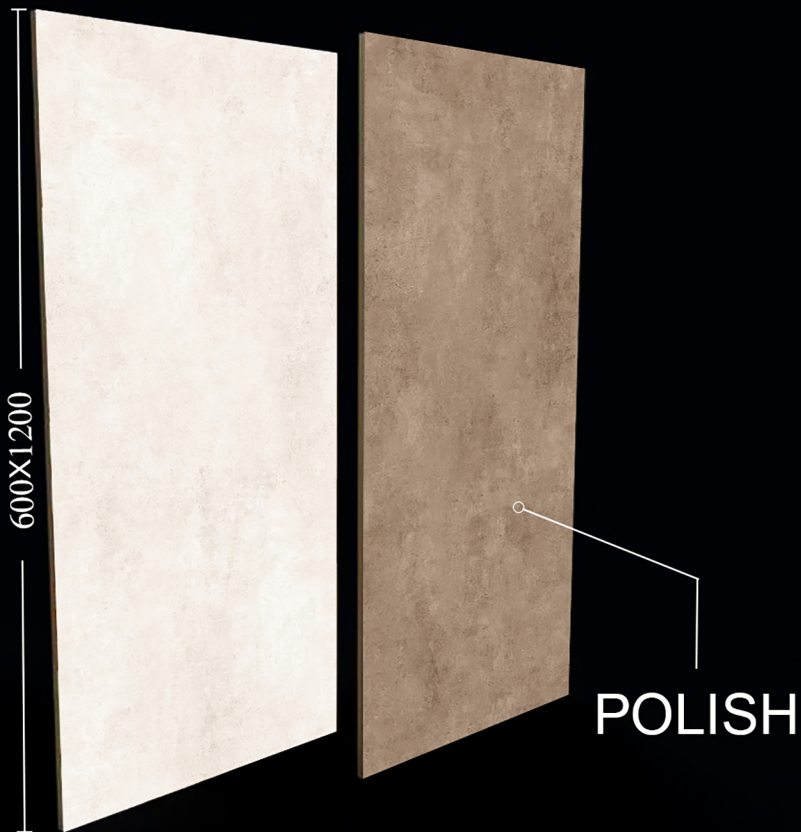

lionis
CERAMIC

120_x60 cm

SALIMON

BROWN

CREAM

**NANO
POLISH**

SAIMON BROWN

PORCLEIN NANO POLISHI 60X120

SIMON CREAM

PORCLEIN NANO POLISHI 60X120

SAIMON | BROWN CREAM

SAIMON
CERAMIC

Nano Polish | 60x120cm

SAIMON
CREAM & BROWN

SALIVAN

BLACK

WHITE

SALIVAN
BLACK & WHITE

60 CM

120 CM

SALIVAN

60 CM

120 CM

SALIVAN

UDNIS
CERAMIC

SALIVAN
BLACK & WHITE

60x120

**NANO
POLISH**