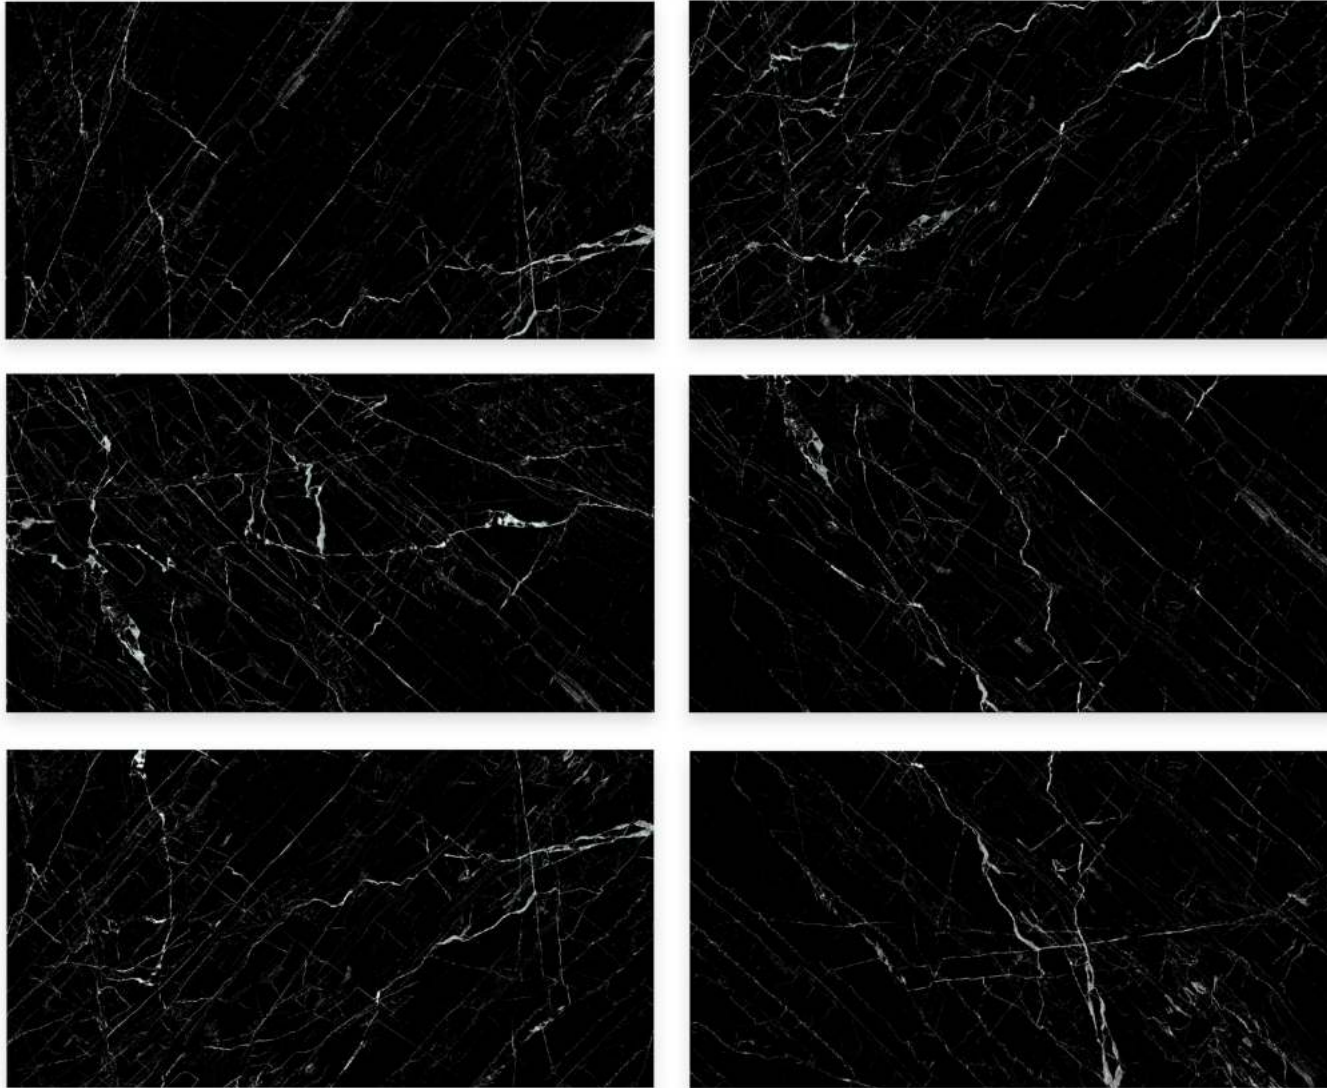

Versailles Black

9mm | 6 Faces | Anti Slip