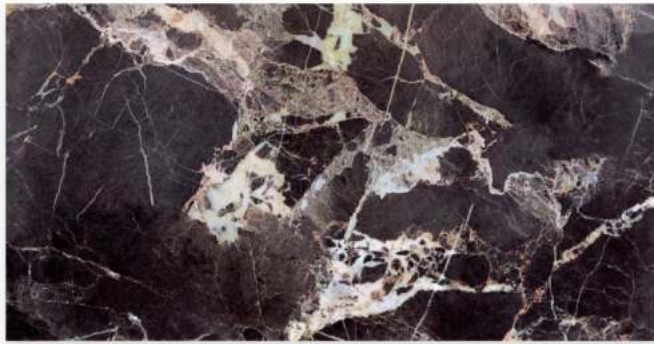

| Nano Polished

Moon Blanc White

9mm | 8 Faces | Anti Slip

Belfast Black

Porcelain

600x1200mm

Nano Polished

Belfast Black