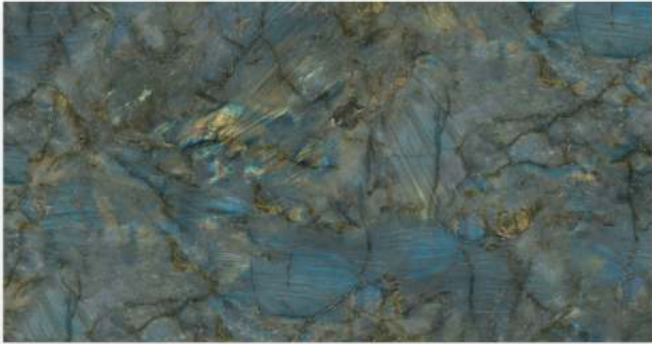

Mars Blue

9mm | 7 Faces | Anti Slip