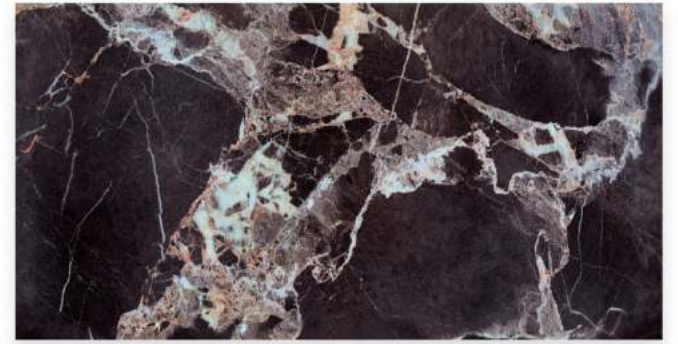

| Nano Polished

Moon Blanc White

9mm | 8 Faces | Anti Slip

Belfast Black

Porcelain

600x1200mm

Nano Polished

Belfast Black