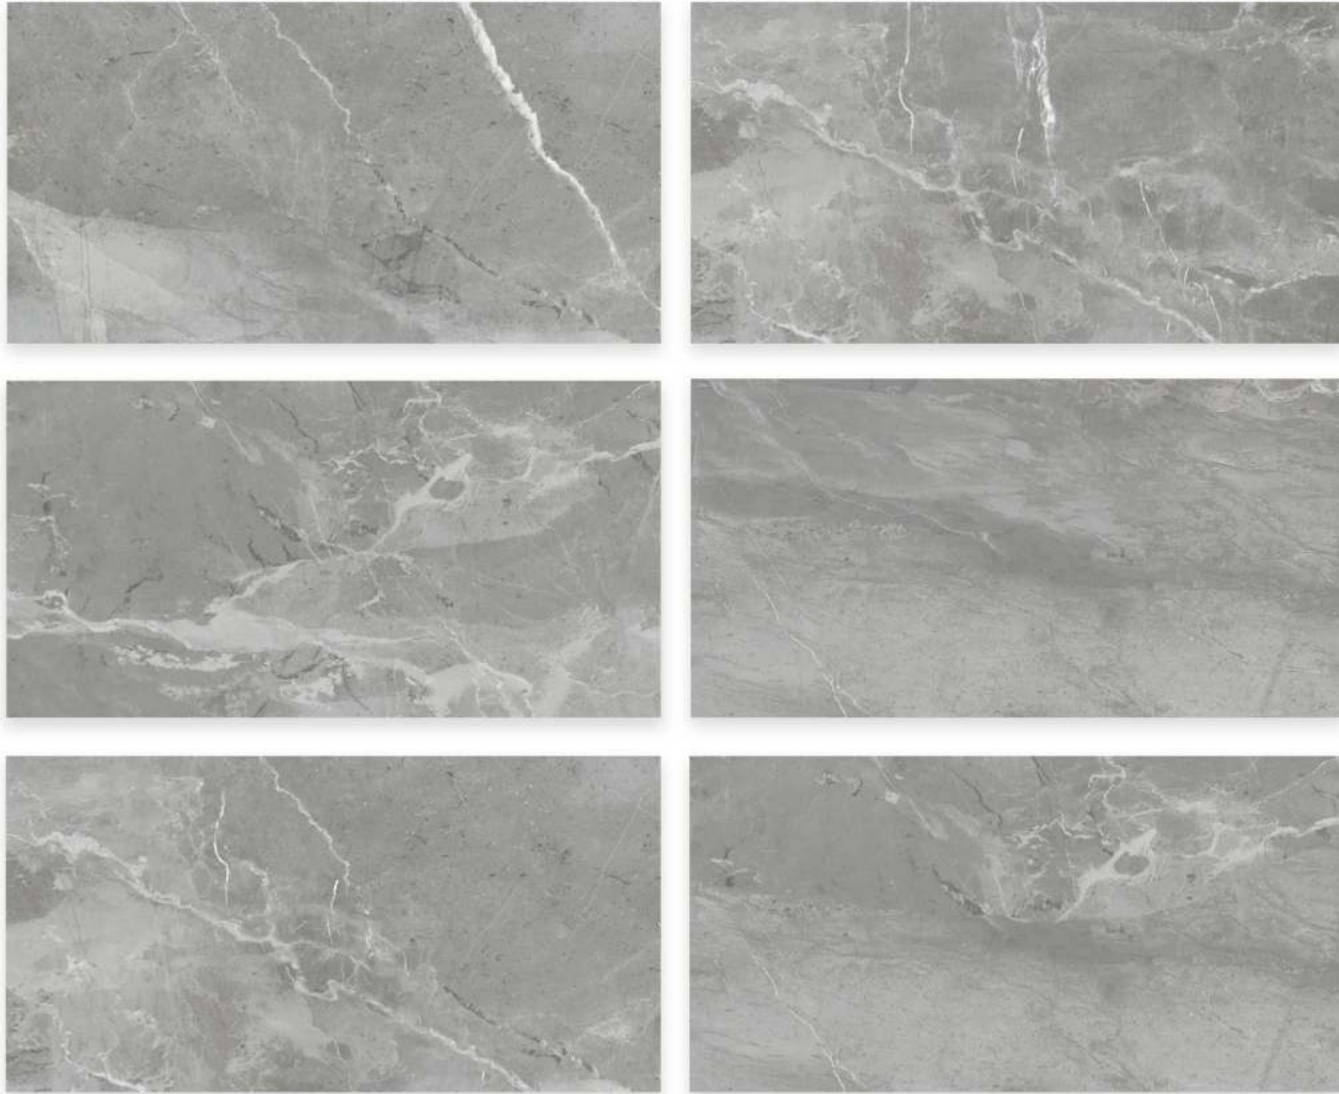

| 600x1200mm

| Nano Polished

Stanley Dark Smoky

9mm | 6 Faces | Anti Slip

Stanley Dark Gray

Porcelain

| 600x1200mm

| Nano Polished