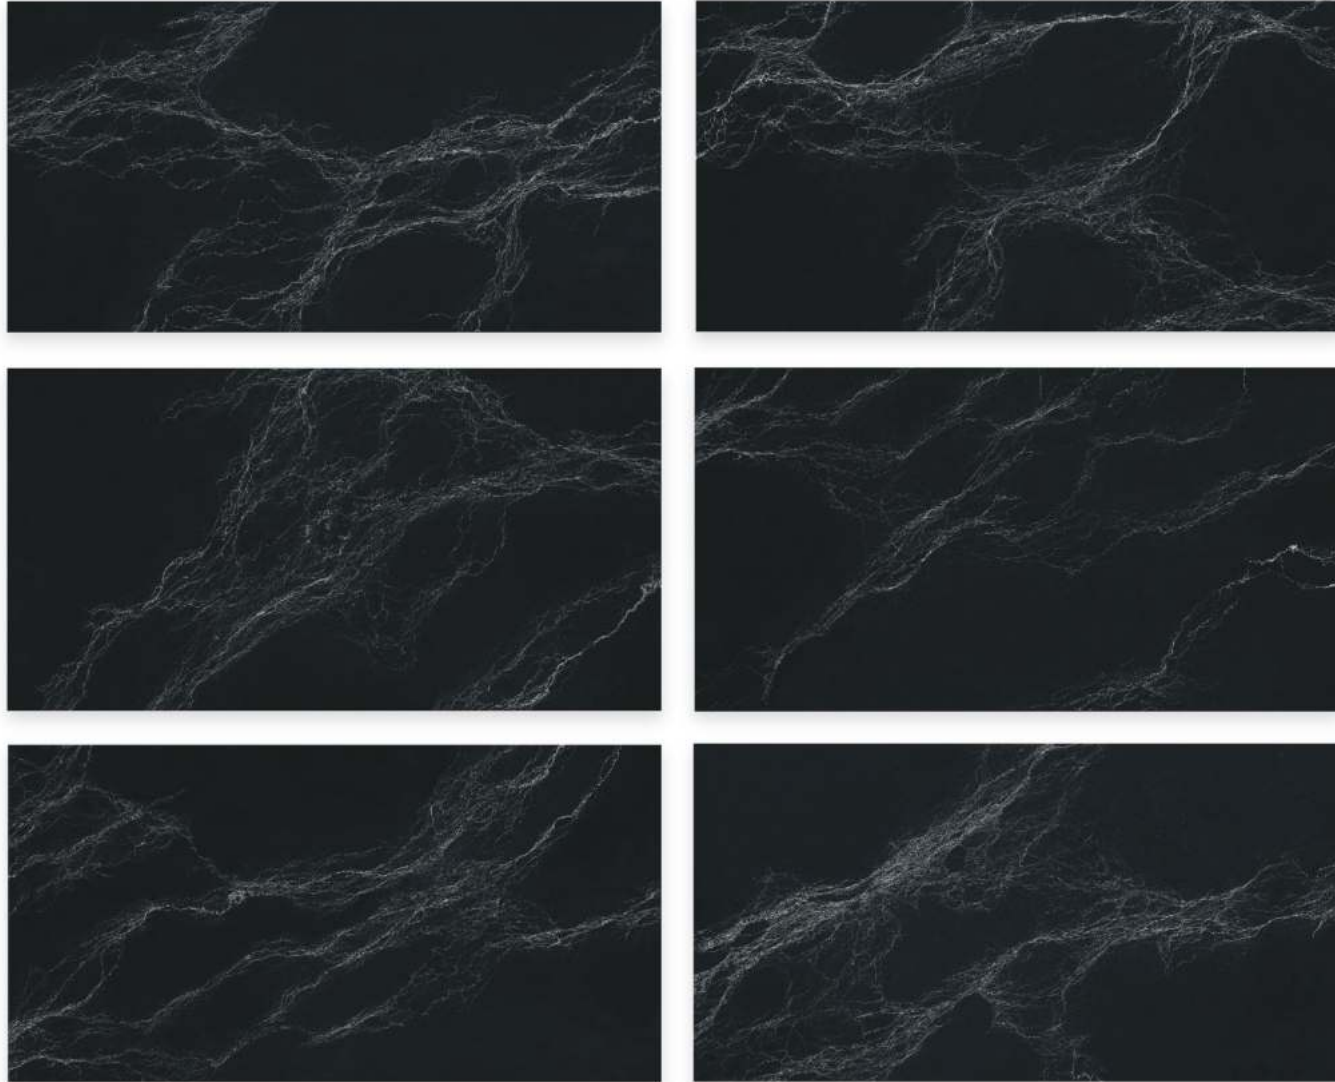

Jermania Black

9mm | 6 Faces | Anti Slip