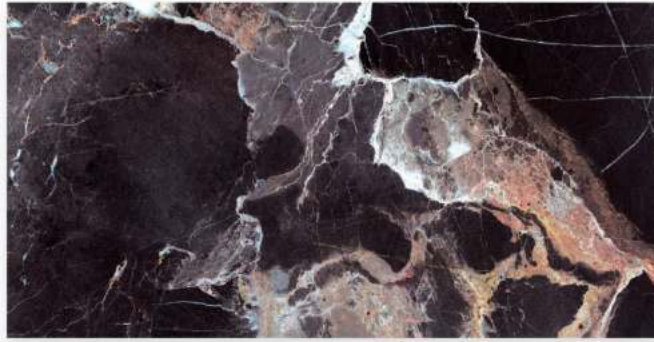

| Nano Polished

Moon Blanc White

9mm | 8 Faces | Anti Slip

Belfast Black

Porcelain

600x1200mm

Nano Polished

Belfast Black