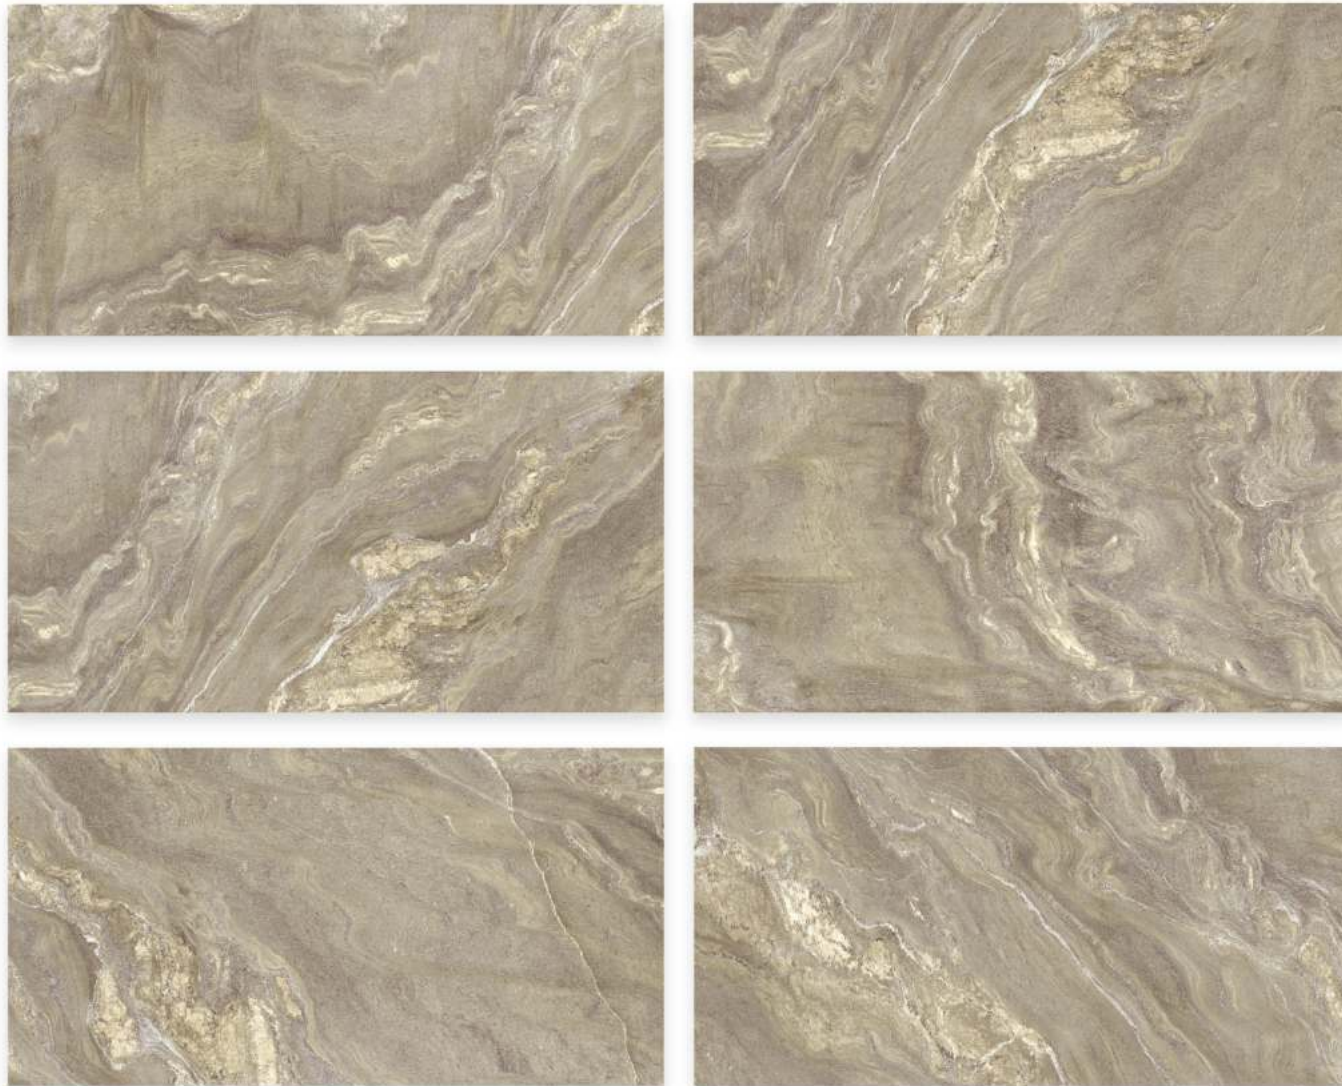

Odesa Light Olive

9mm | 6 Faces | Anti Slip