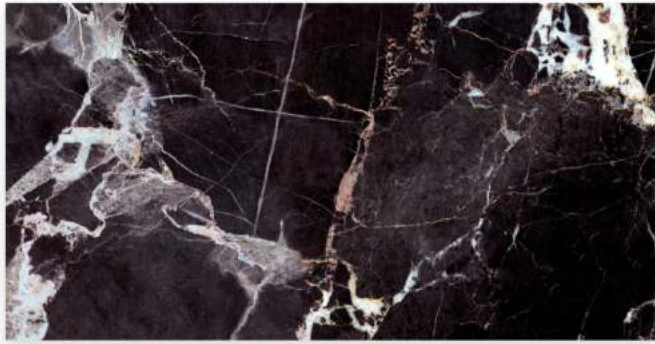

| Nano Polished

Moon Blanc White

9mm | 8 Faces | Anti Slip

Belfast Black

Porcelain

600x1200mm

Nano Polished

Belfast Black