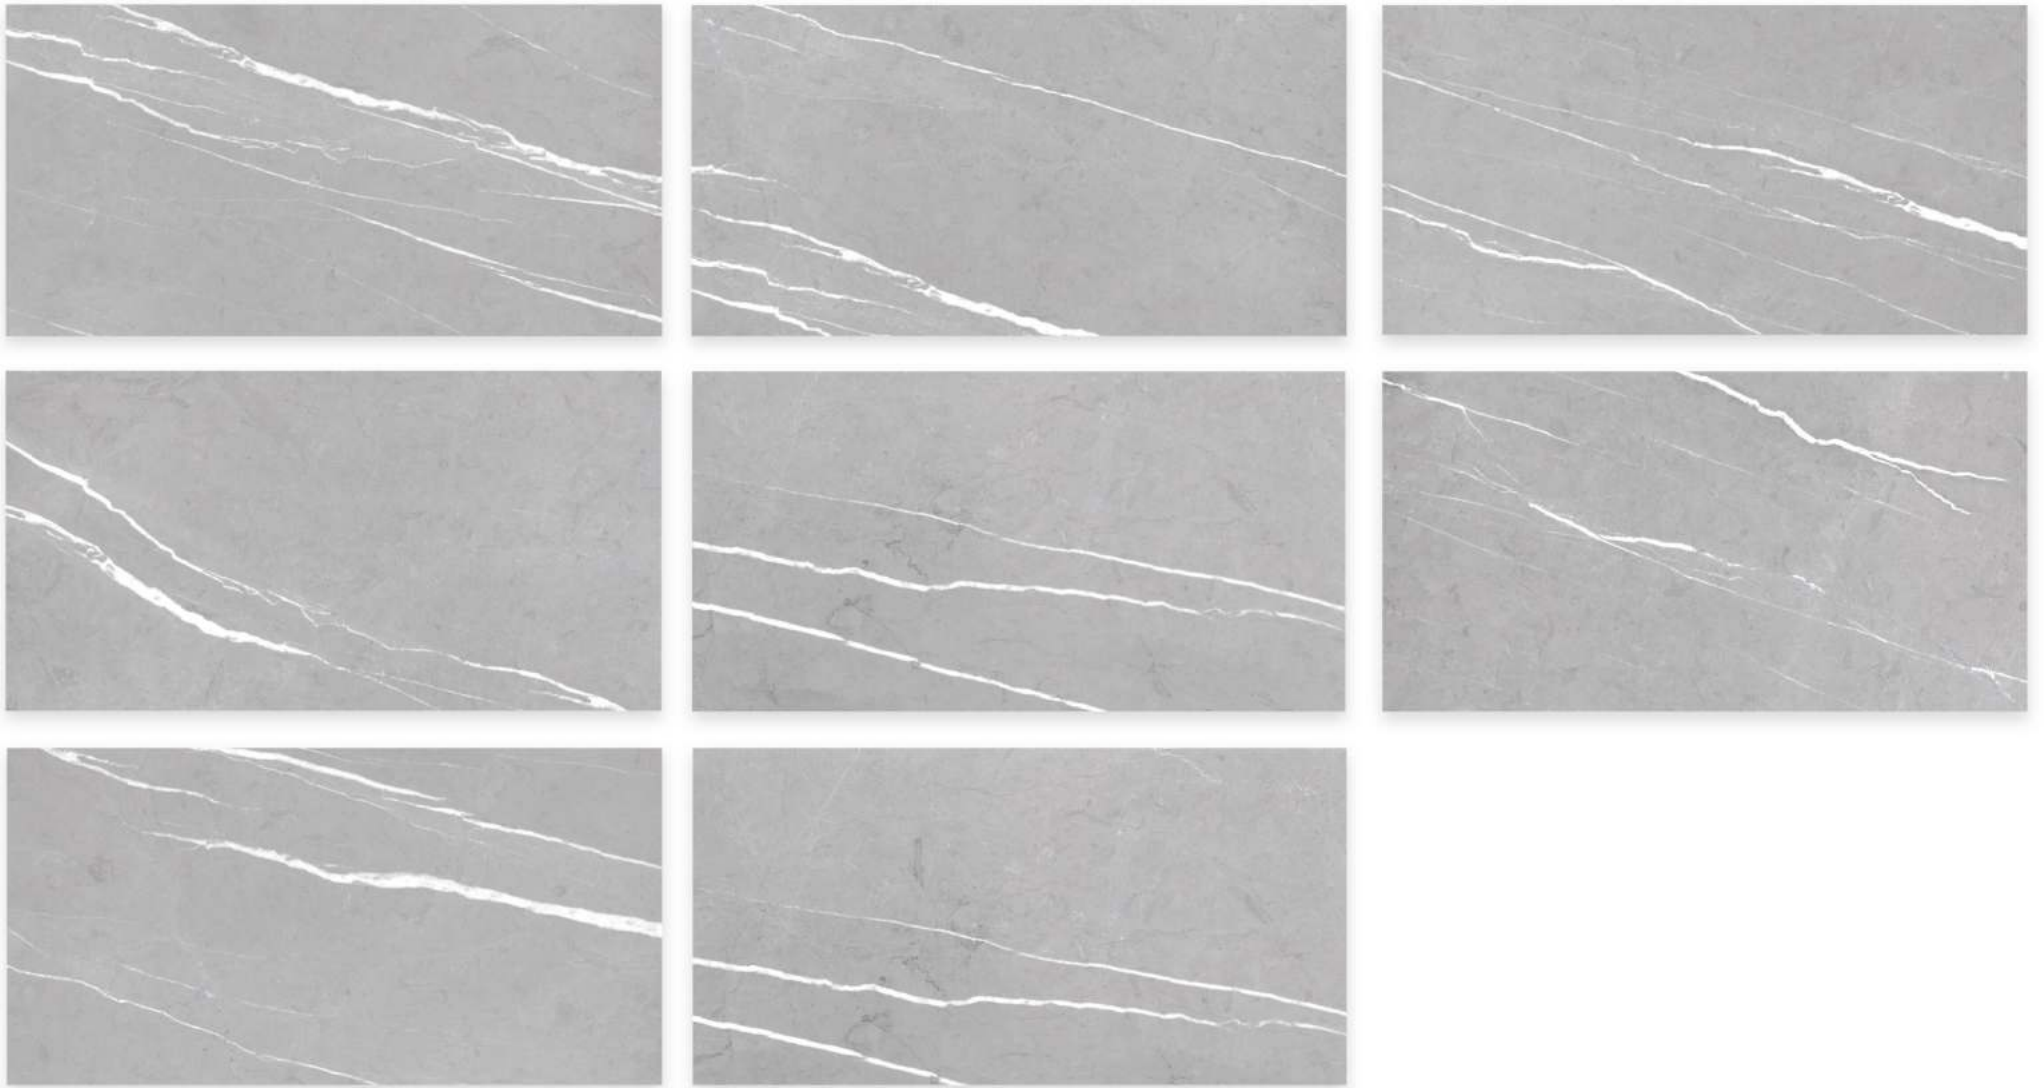

Iris Dark Gray

9mm | 8 Faces | Anti Slip