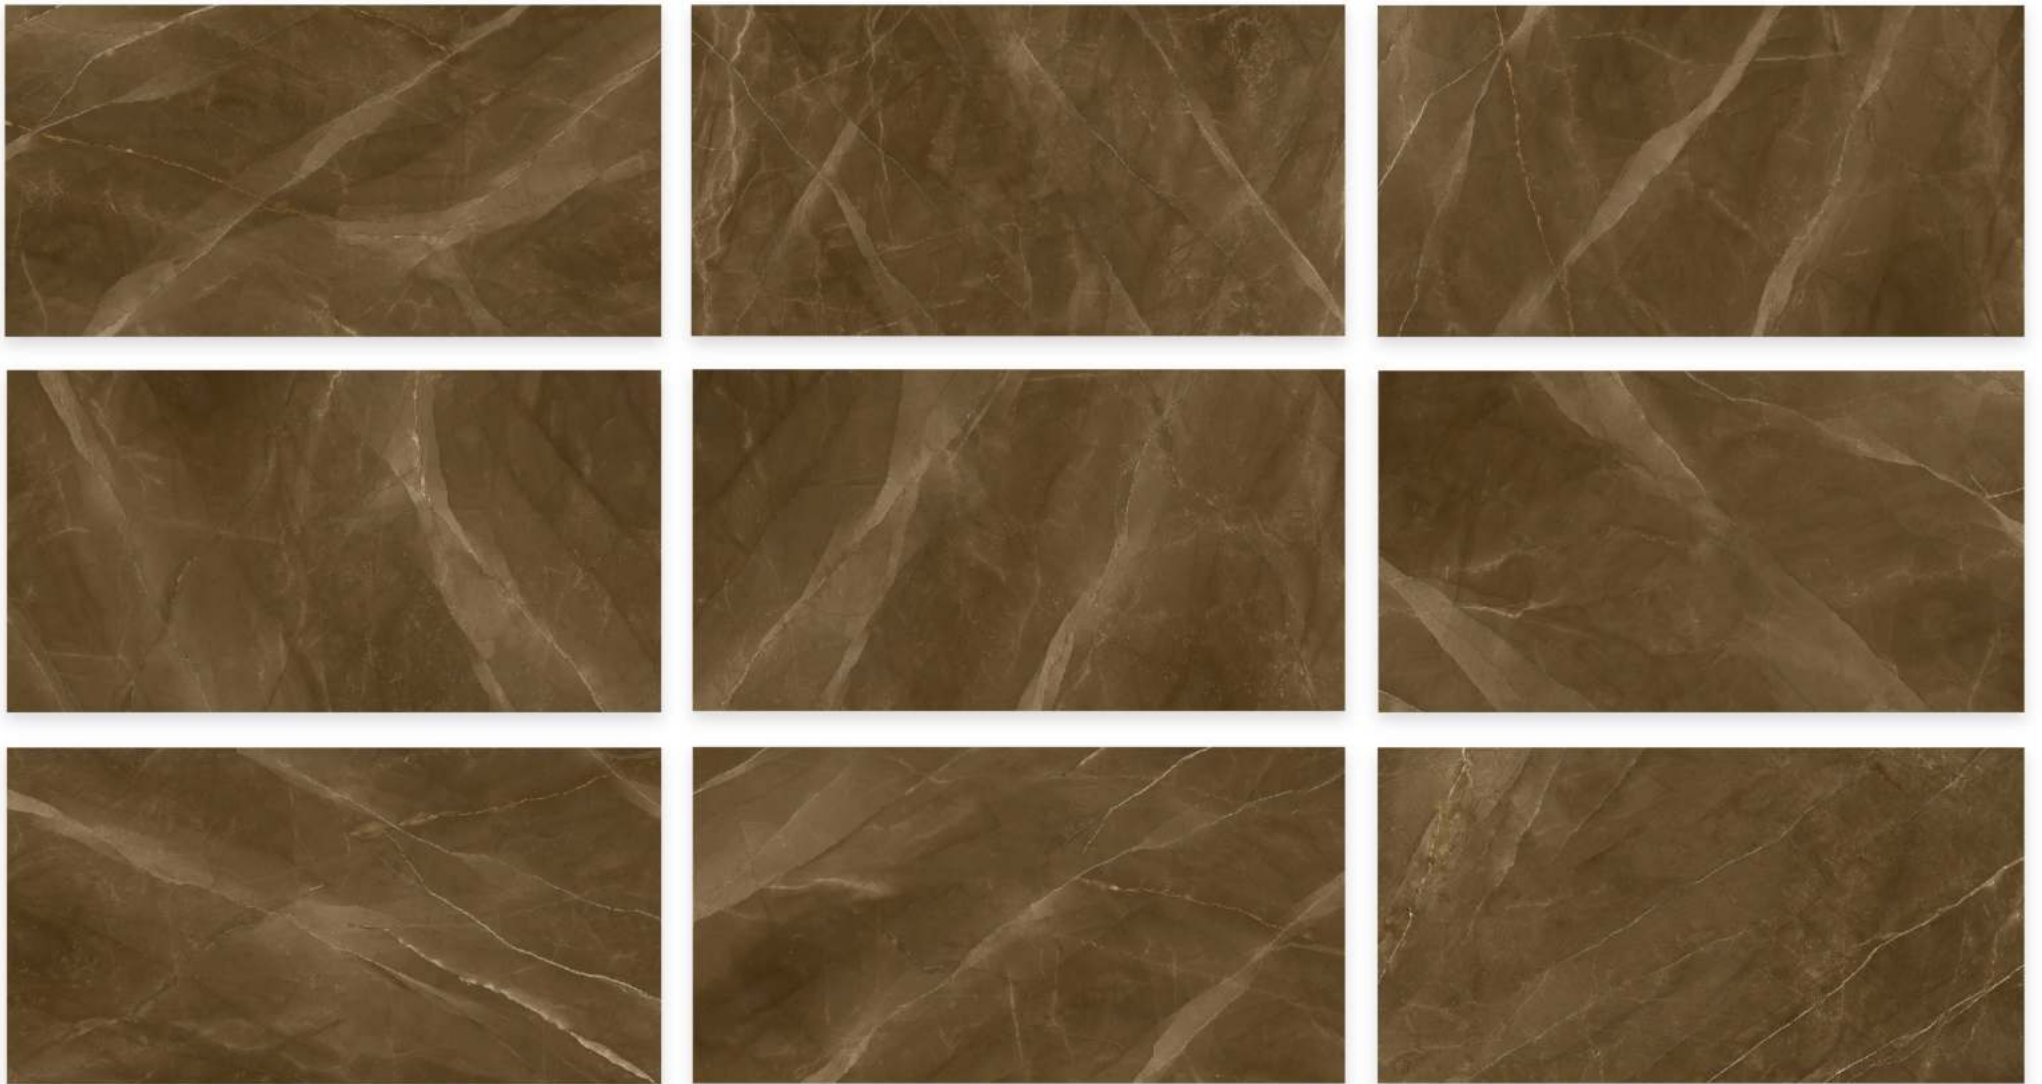

600x1200mm

Nano Polished

Lima Brown

9mm | 9 Faces | Anti Slip

Lima Light Cream

Porcelain

| 600x1200mm

| Nano Polished