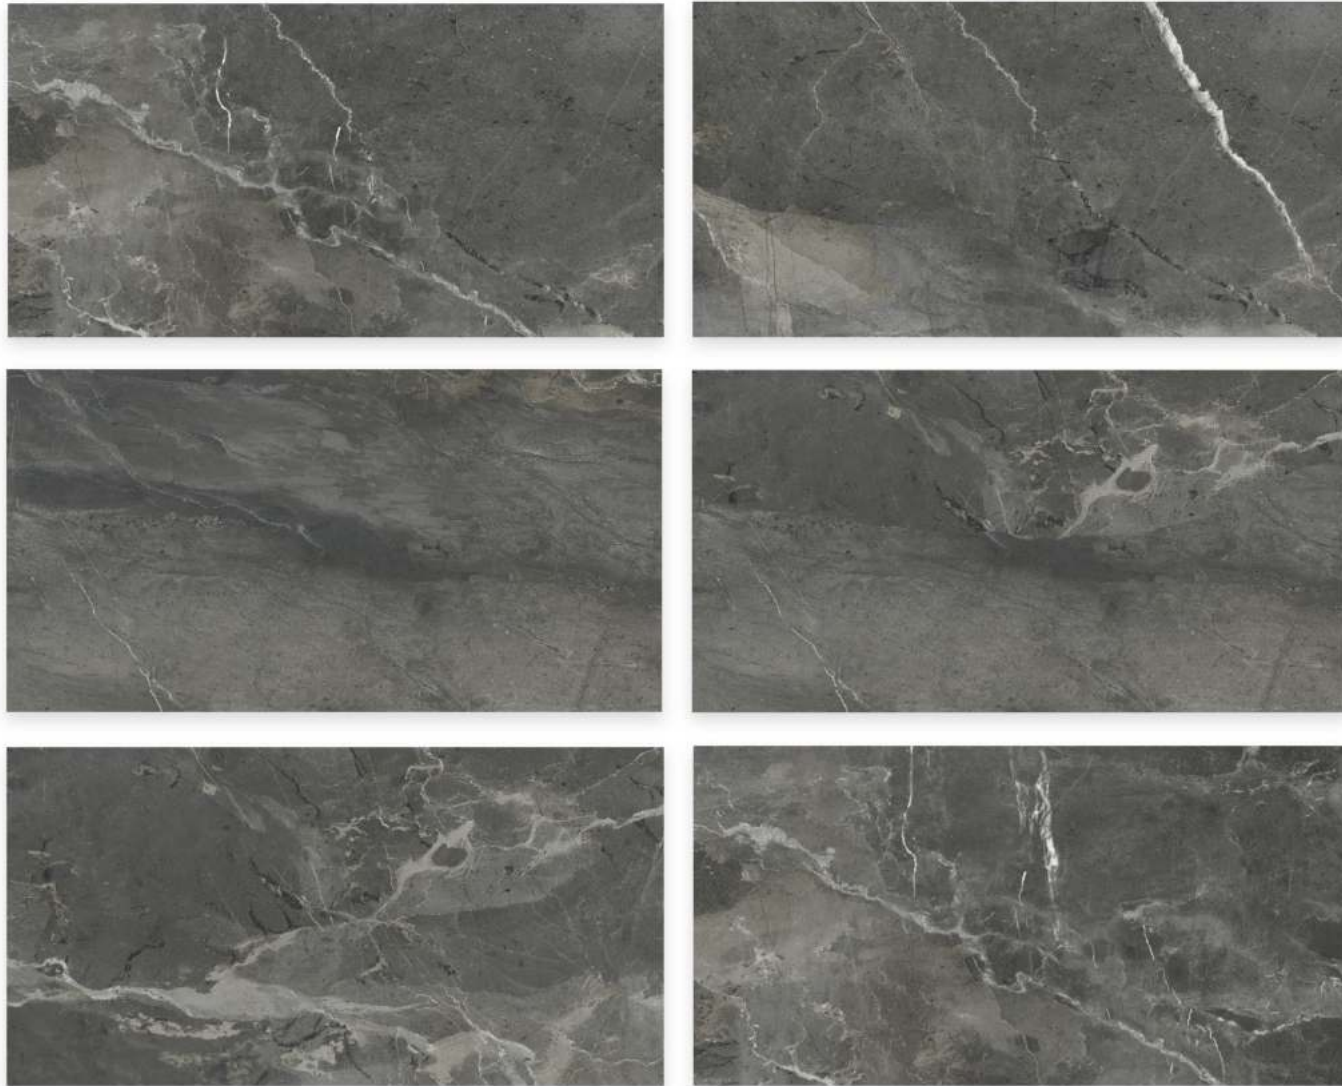

Stanley Dark Smoky

9mm | 6 Faces | Anti Slip