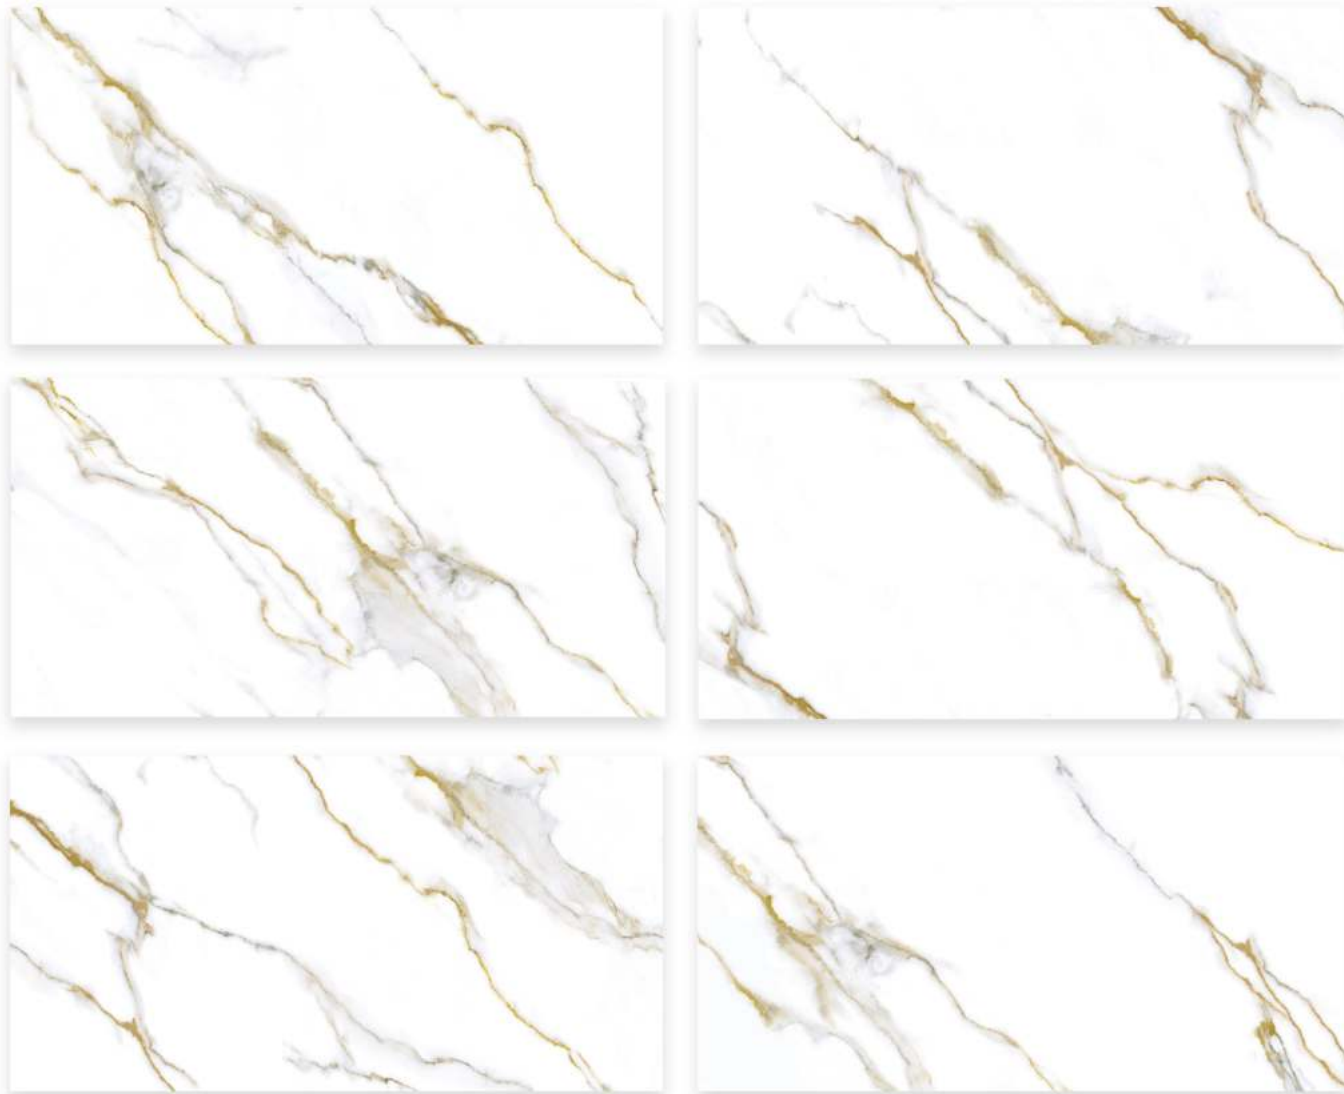

Golden Calcutta White

9mm | 6 Faces | Anti Slip