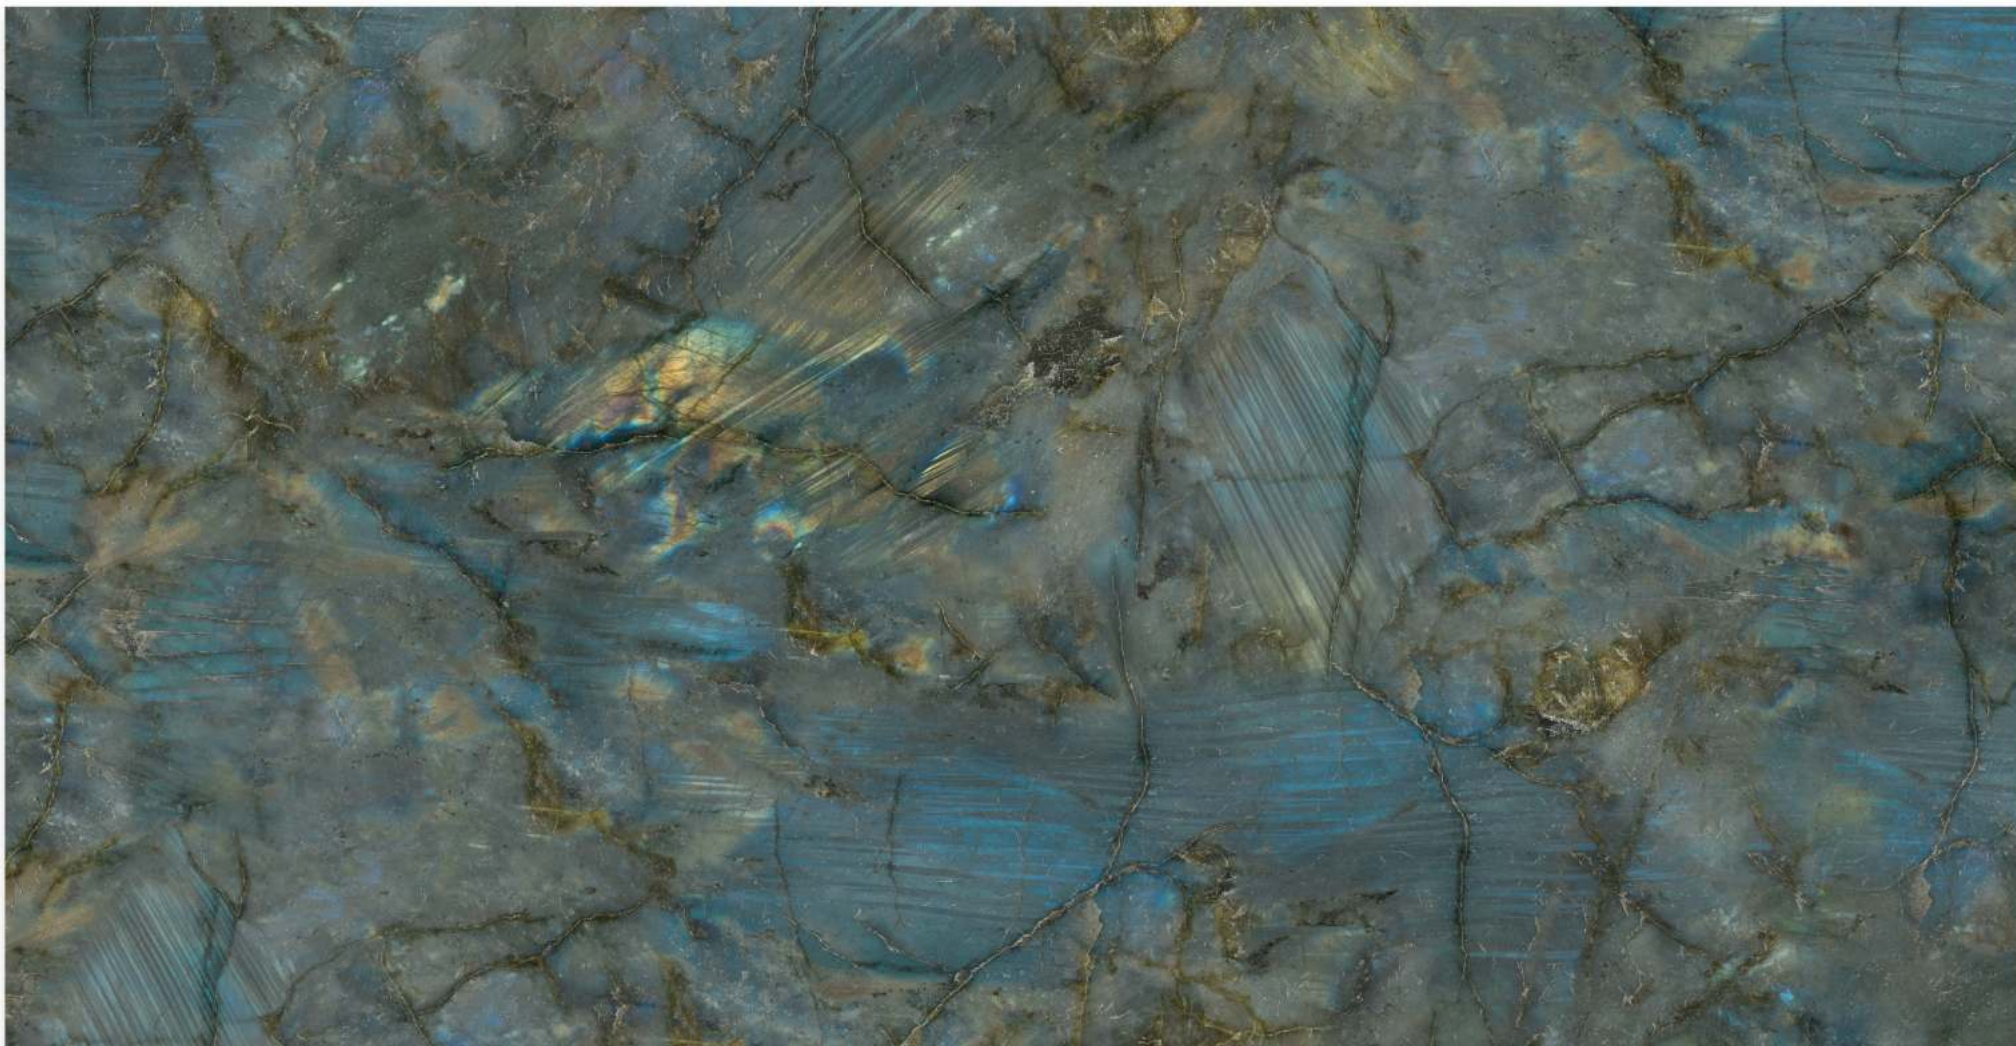

Golden Calcutta White

Porcelain | 600x1200mm | Nano Polished

Golden Calcutta White

9mm | 6 Faces | Anti Slip

Mars Blue

Mars

600x1200mm

Mars Blue