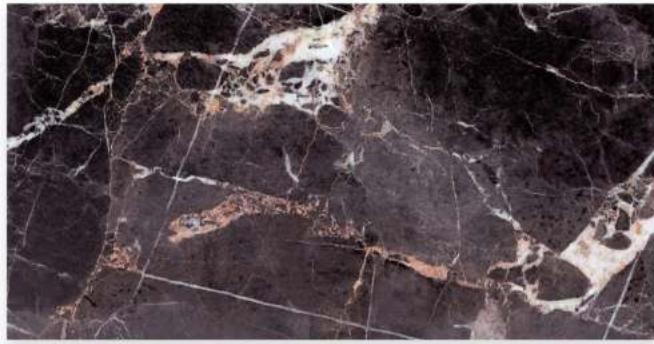

| Nano Polished

Moon Blanc White

9mm | 8 Faces | Anti Slip

Belfast Black

Porcelain

600x1200mm

Nano Polished

Belfast Black