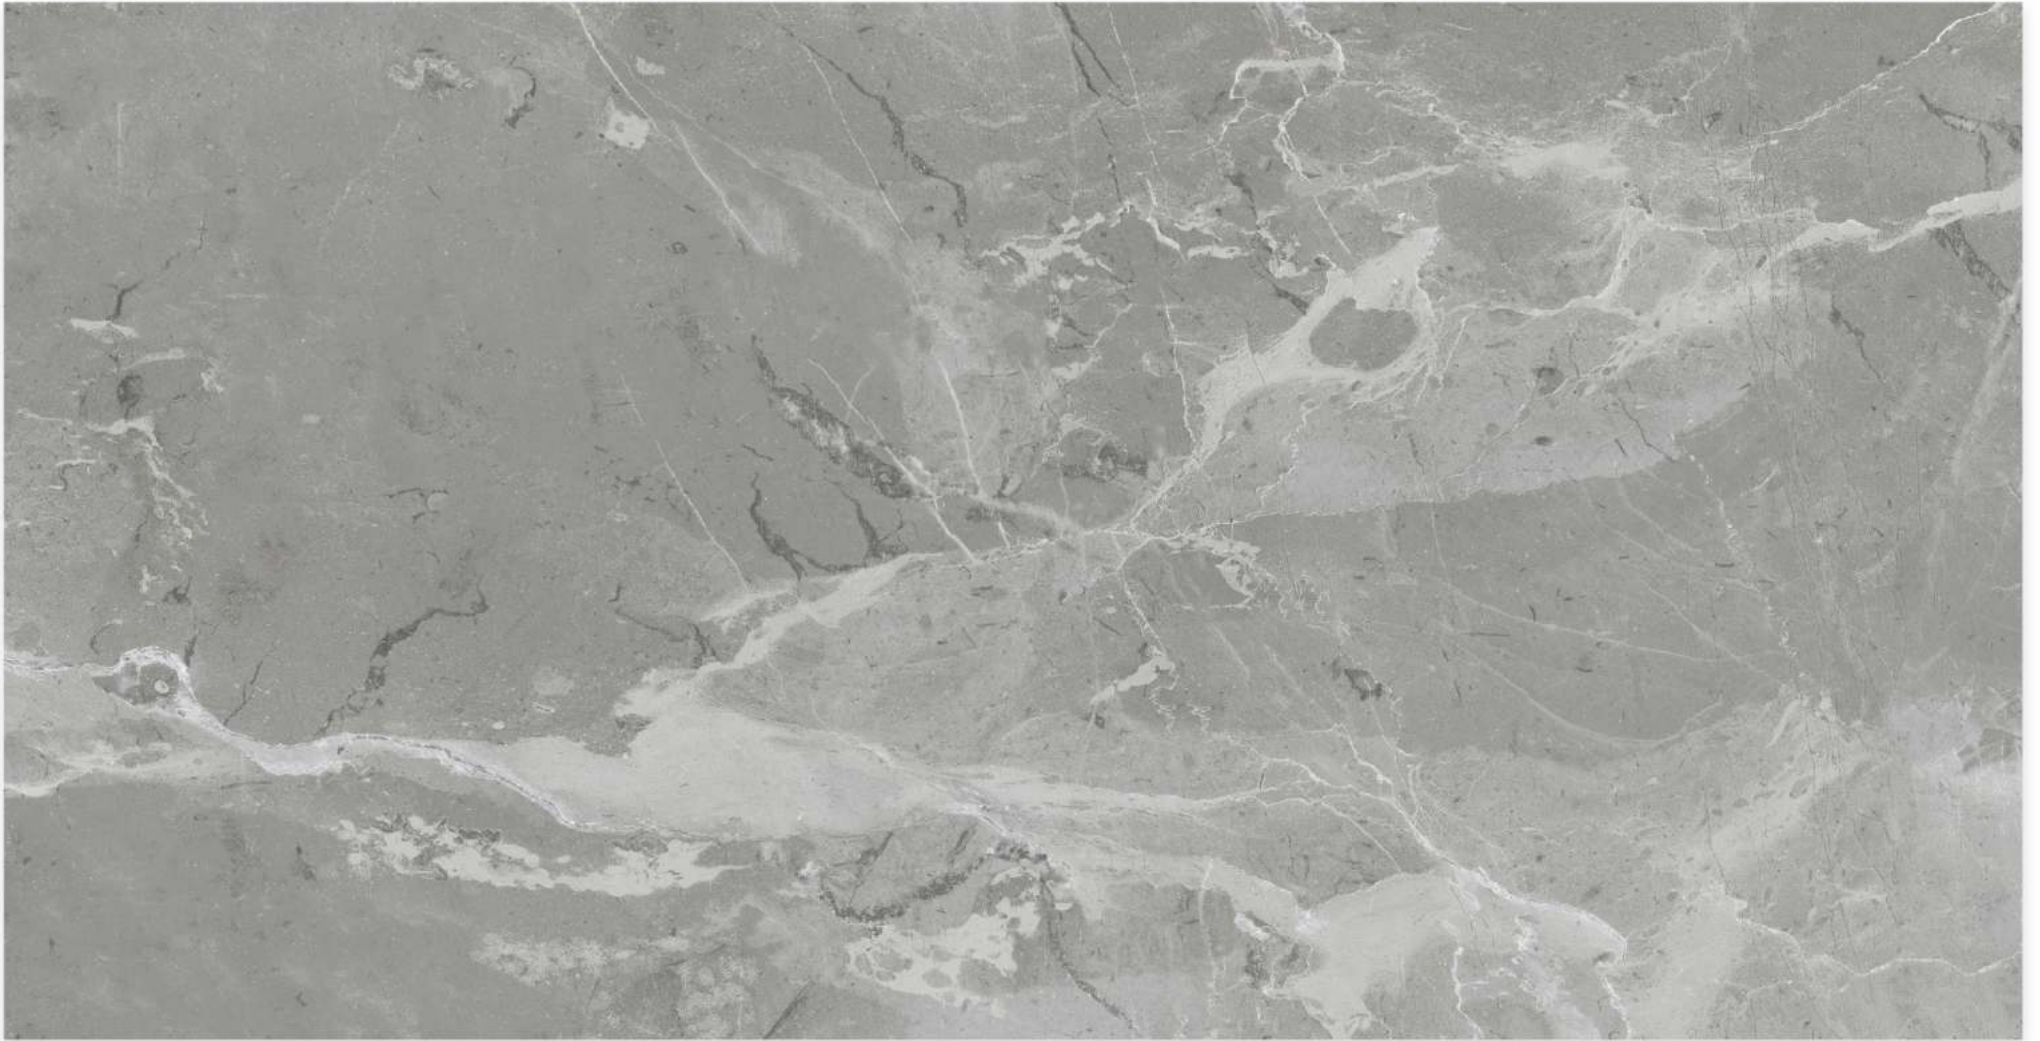

Stanley Dark Gray

Porcelain

| 600x1200mm

| Nano Polished