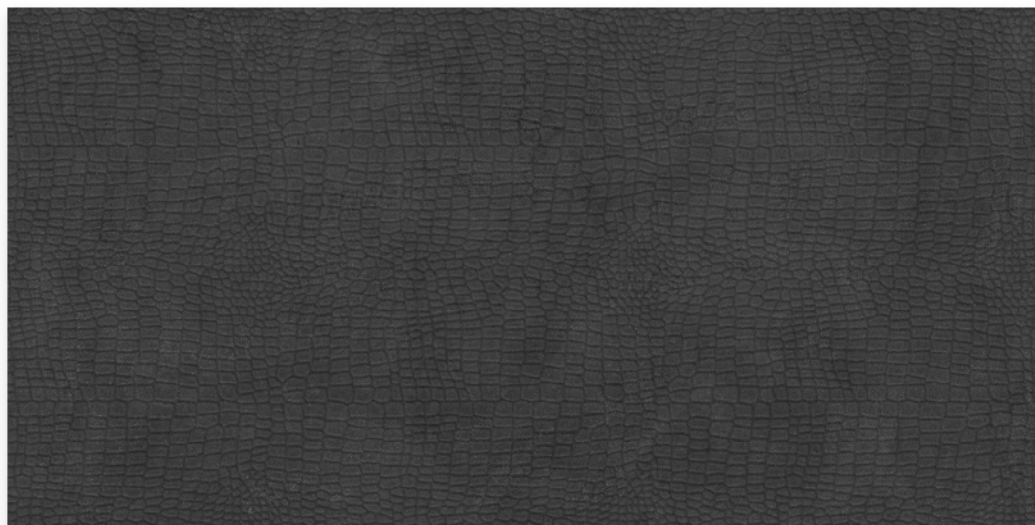

Lombardy Collection

600x1200mm

Lombardy Collection

600x1200mm

Lombardy Dark Gray

Porcelain | 600x1200mm | Matt Glazed

Lombardy Light Gray

Porcelain | 600x1200mm | Matt Glazed