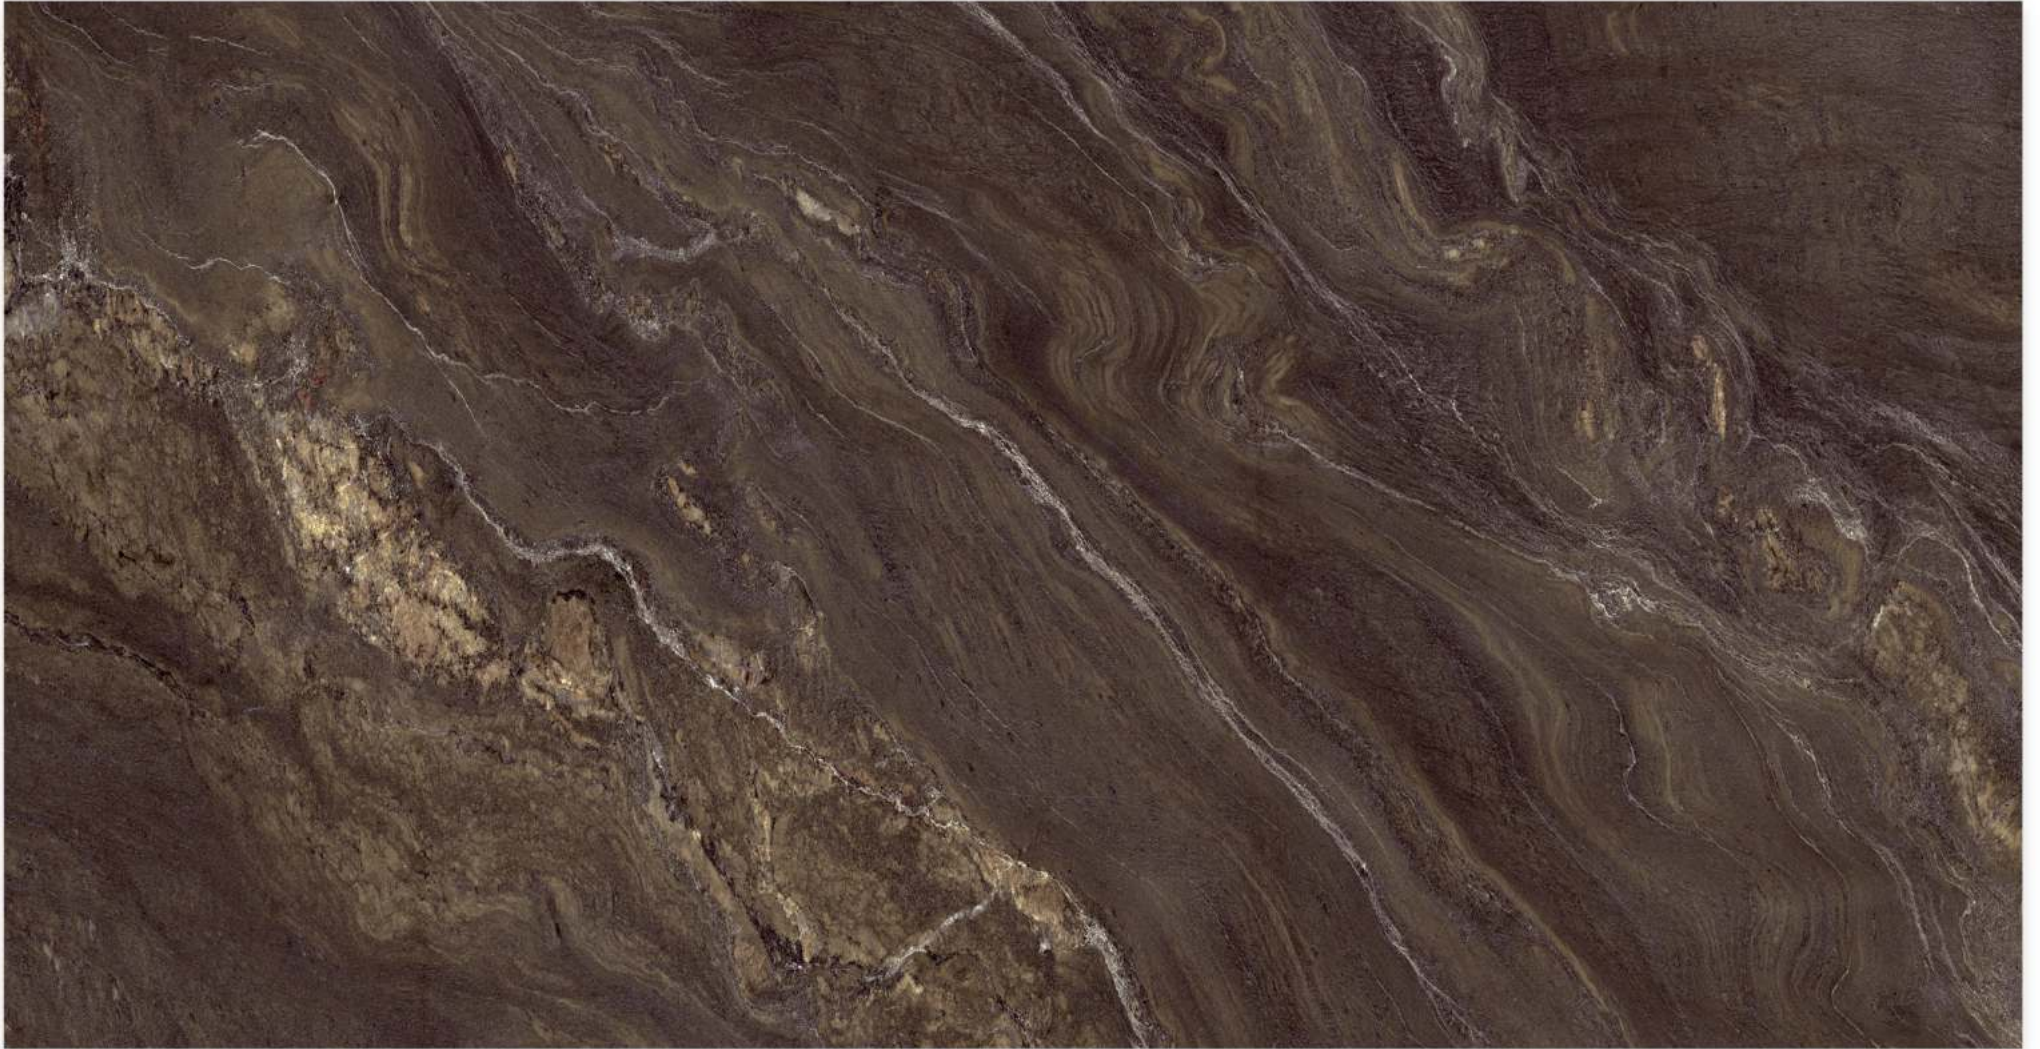

Porcelain

| 600x1200mm

| Nano Polished

Odesa Light Cream

9mm | 6 Faces | Anti Slip

Odesa Brown

Porcelain

600x1200mm