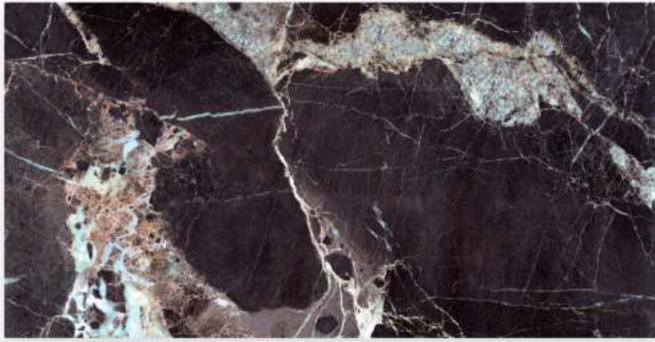

| Nano Polished

Moon Blanc White

9mm | 8 Faces | Anti Slip

Belfast Black

Porcelain

600x1200mm

Nano Polished

Belfast Black