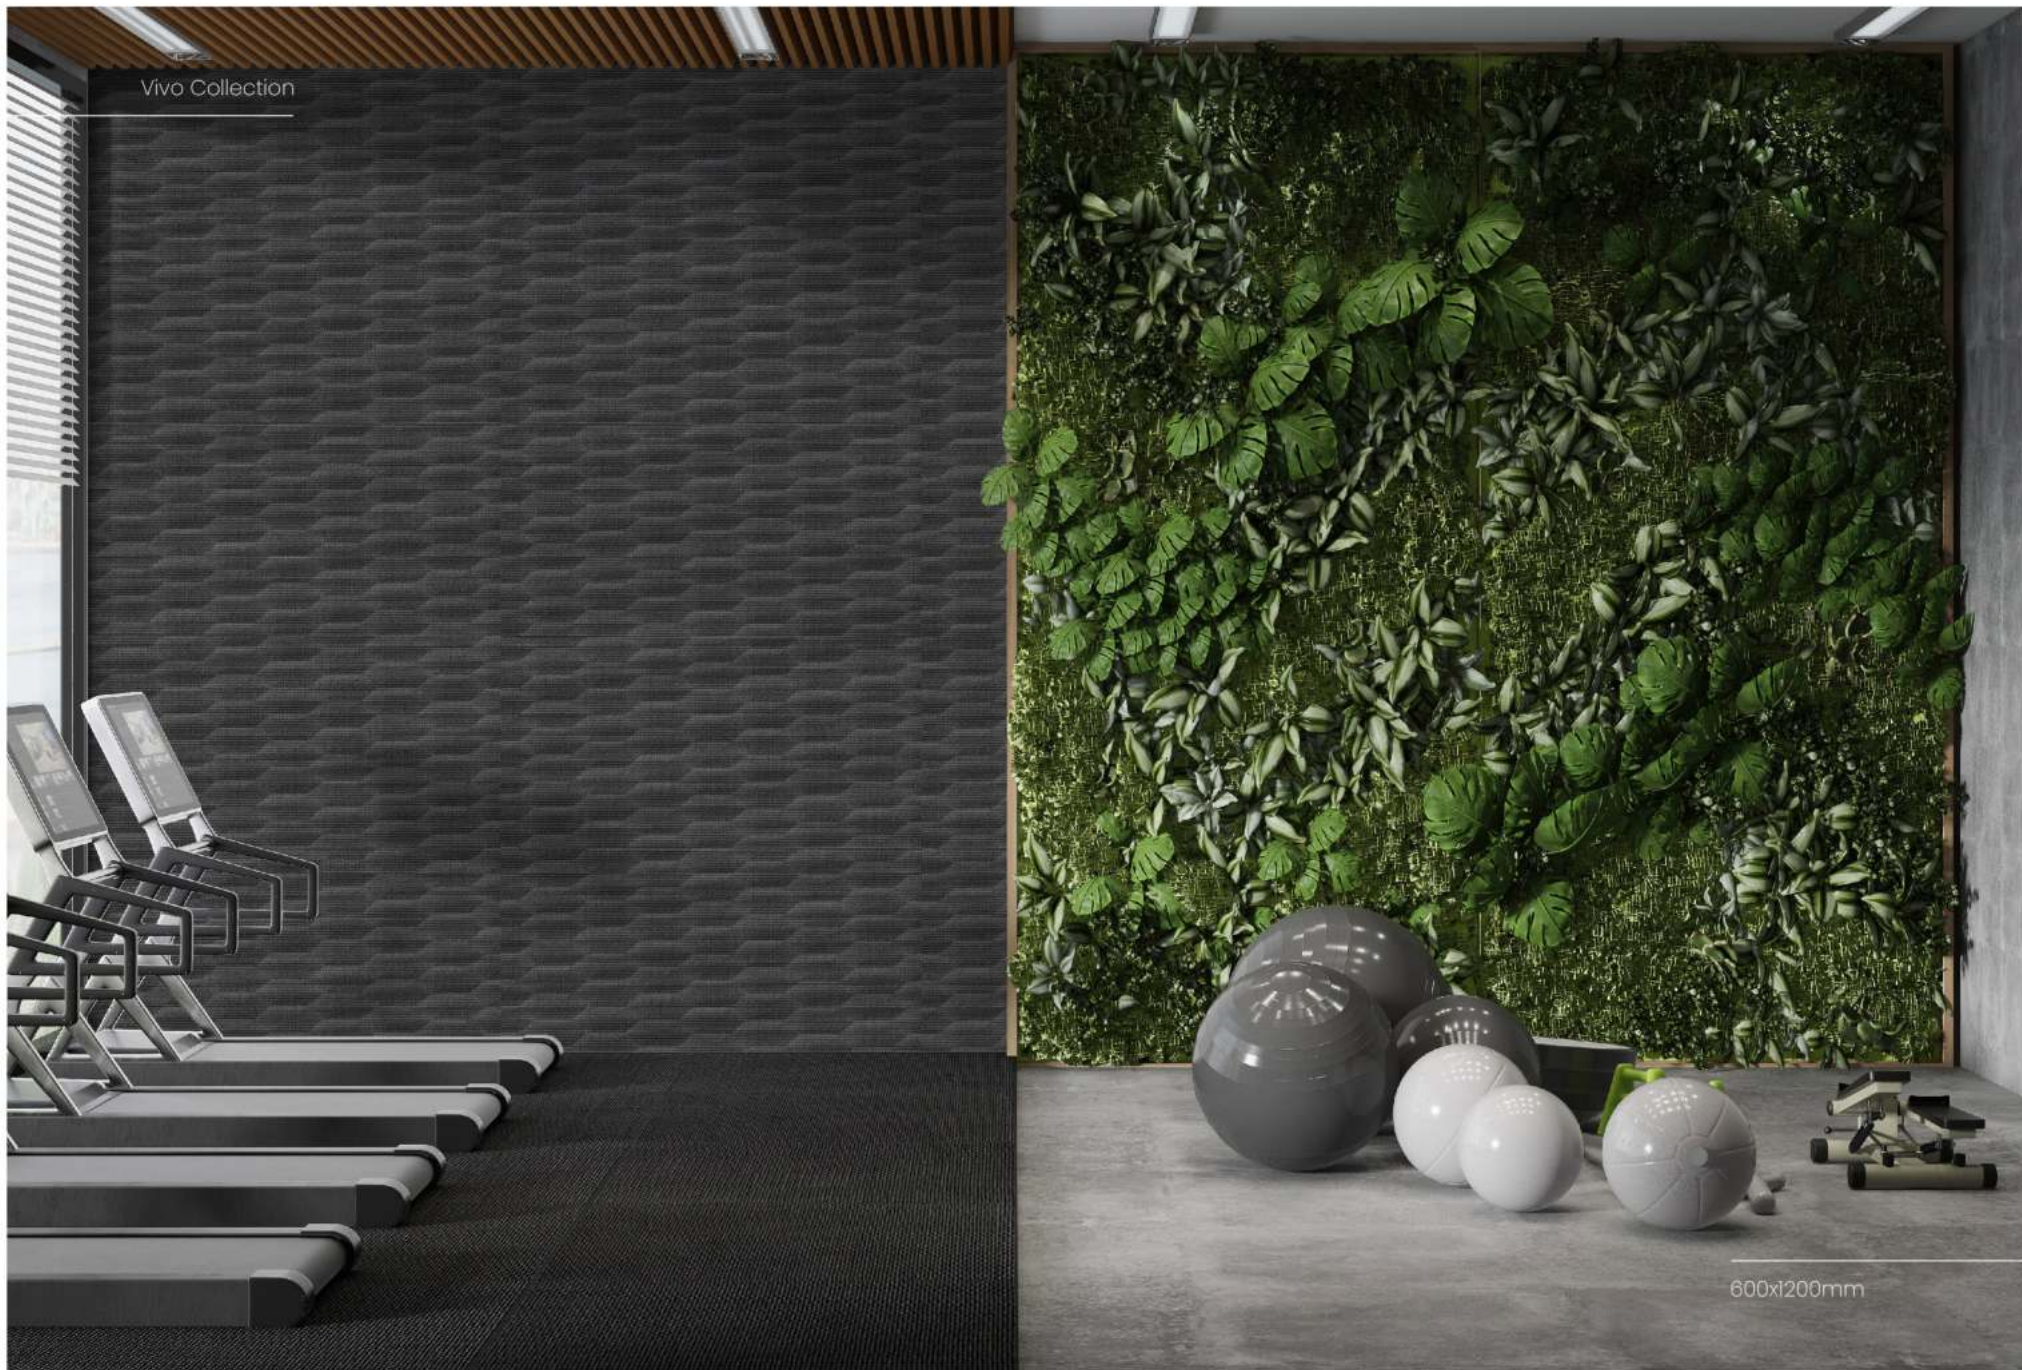

Genoa Light Gray Decor

Porcelain | 600x1200mm | Matt Glazed

Genoa Light Gray

9mm | 6 Faces | Anti Slip

Vivo Collection

Vivo Collection

600x1200mm

Vivo Collection