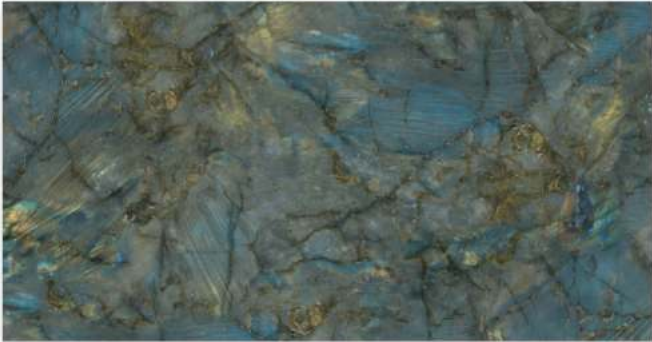

Mars Blue

9mm | 7 Faces | Anti Slip