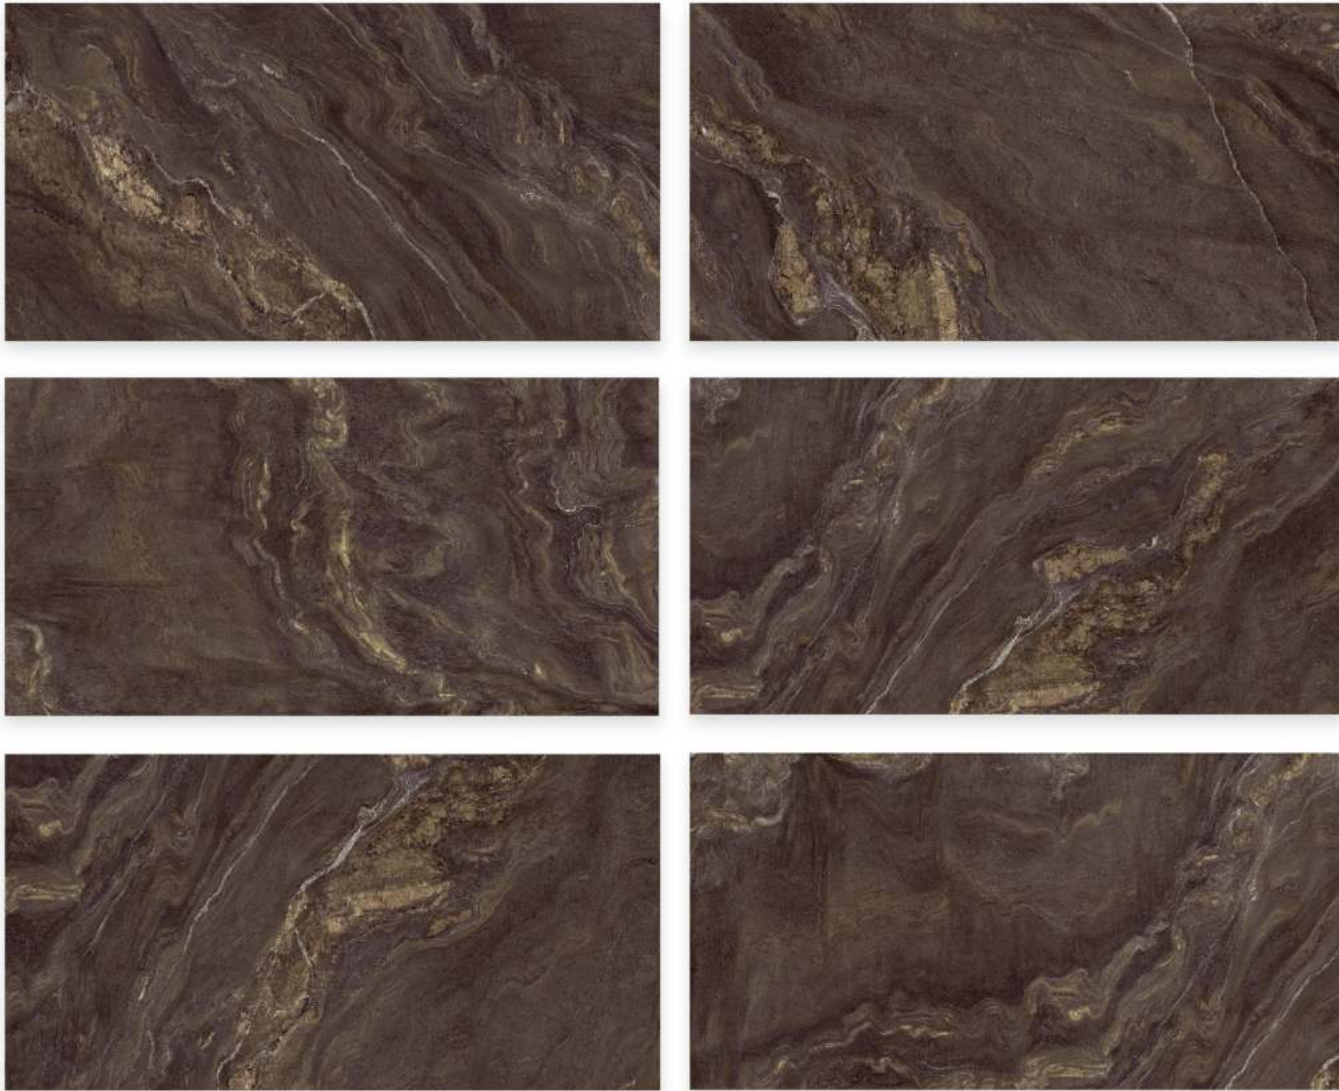

Odesa Brown

9mm | 6 Faces | Anti Slip