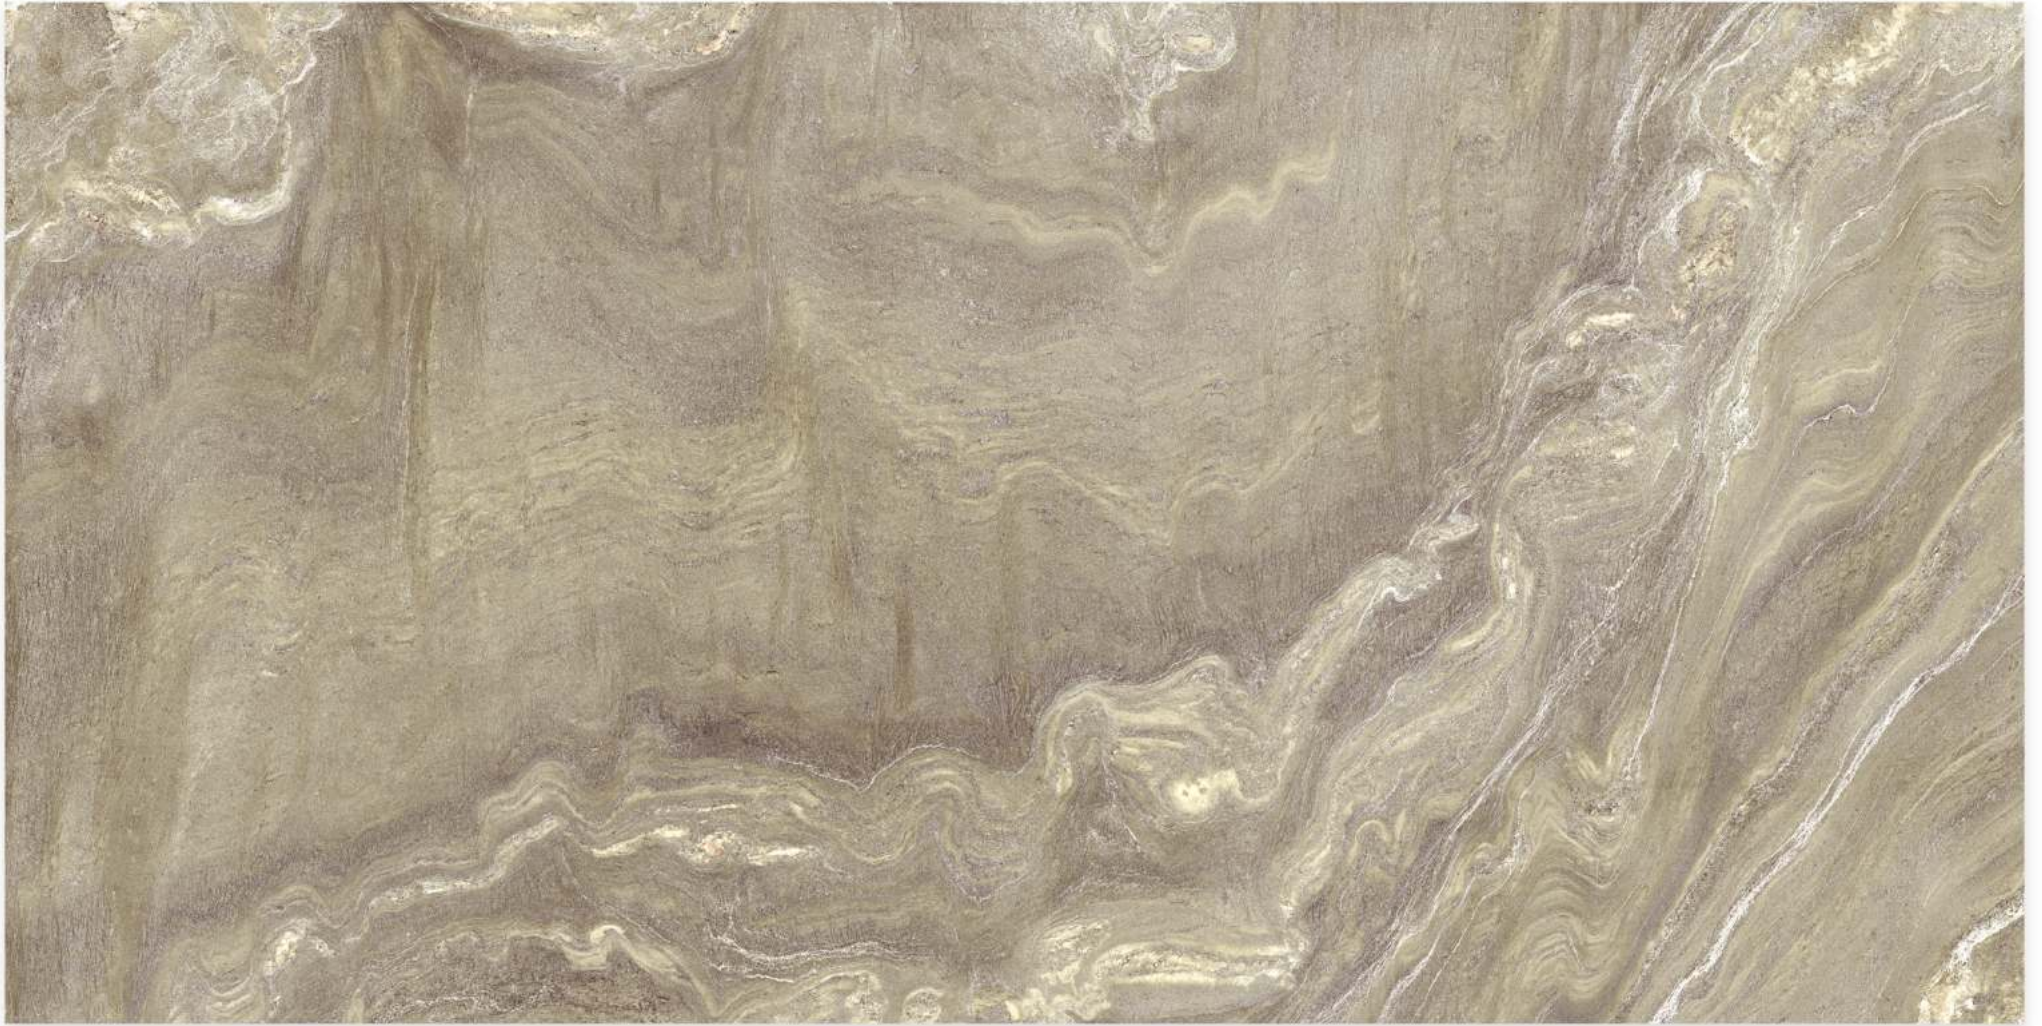

Lima Light Cream

9mm | 9 Faces | Anti Slip

Odesa Collection

Odesa Collection

600x1200mm

Odesa Light Olive

Porcelain

| 600x1200mm