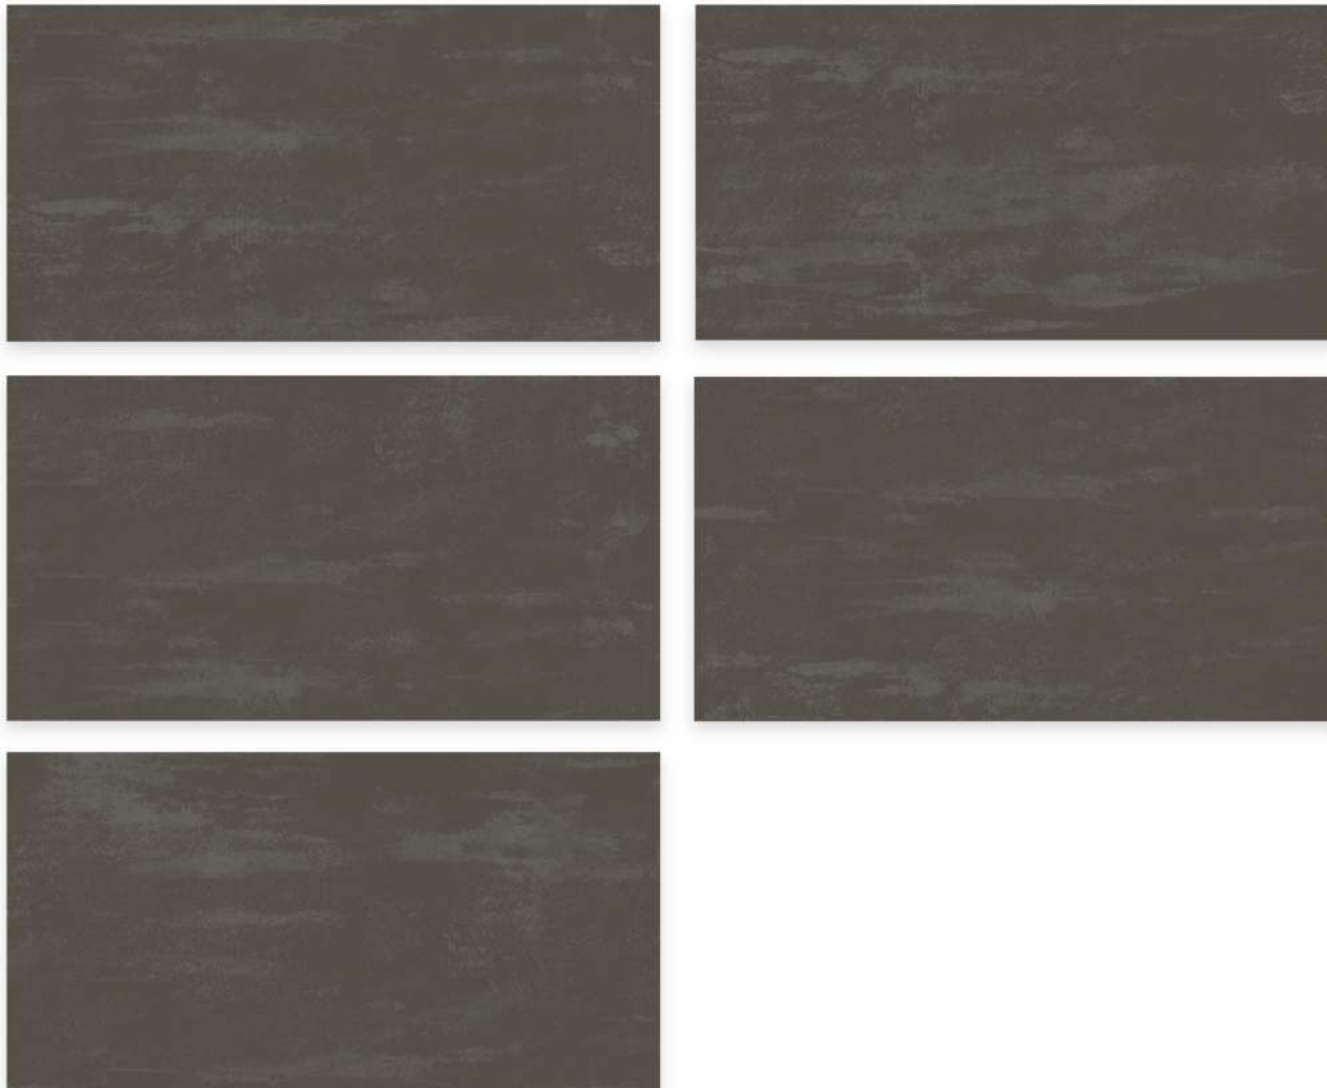

Campbell Collection

Campbell Collection

600x1200mm

Campbell Dark Gray Decor

Porcelain | 600x1200mm | Matt Glazed

Campbell Dark Gray

9mm | 5 Faces | Anti Slip

Campbell Light Gray Decor