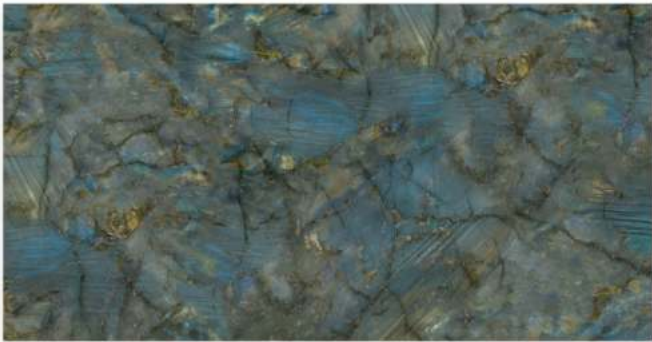

Mars Blue

9mm | 7 Faces | Anti Slip