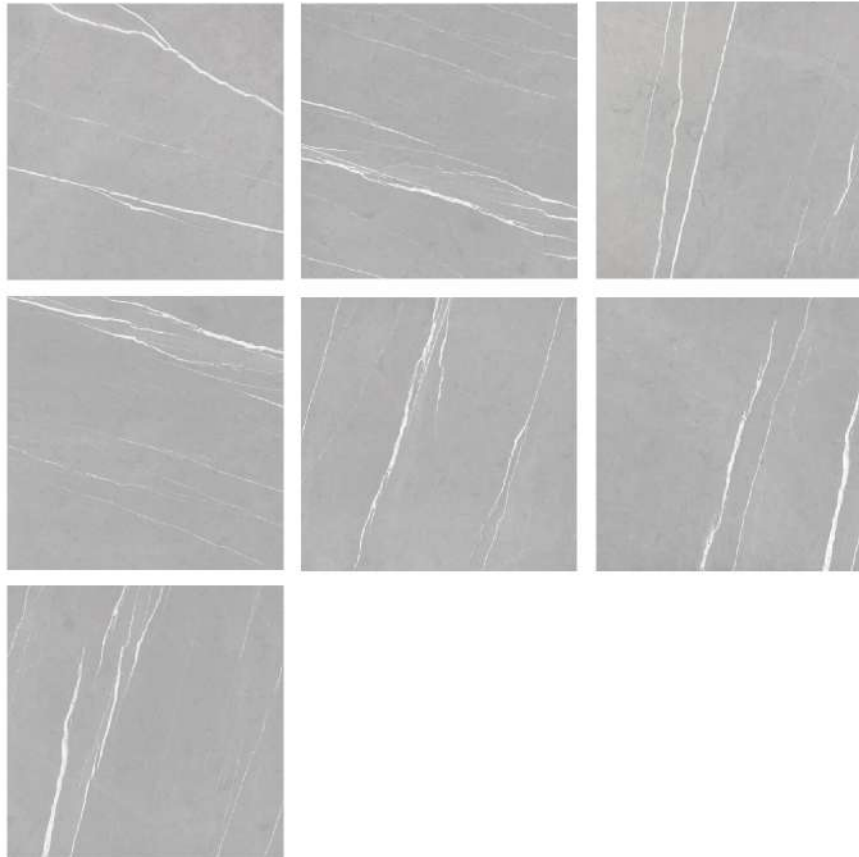

BISTOON®
TILE
INDUSTRIES

Iris Collection

Size: 1000x1000mm

Effect: Polished

Body: Porcelain

Thickness: 12mm

Faces: 7

Light Gray