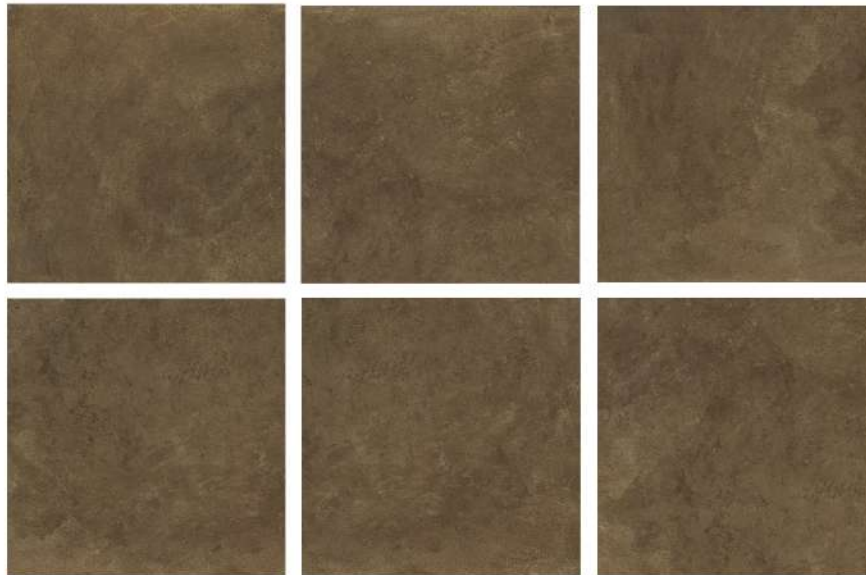

BISTOON®
TILE
INDUSTRIES

Agno Collection

Size: 1000x1000mm

Effect: Polished

Body: Porcelain

Thickness: 12mm

Faces: 6

Brown