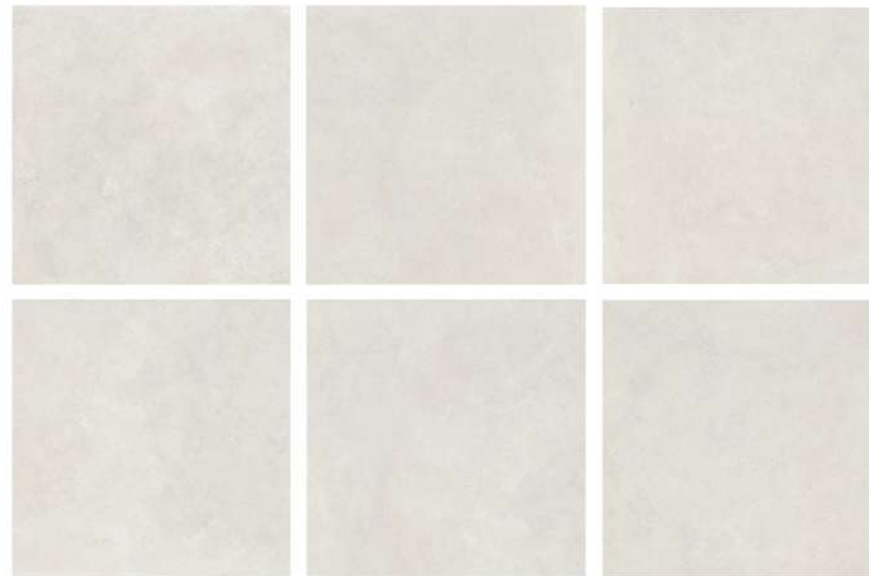

BISTOON®
TILE
INDUSTRIES

Agno Collection

Size: 1000x1000mm

Effect: Polished

Body: Porcelain

Thickness: 12mm

Faces: 6

Light Cream