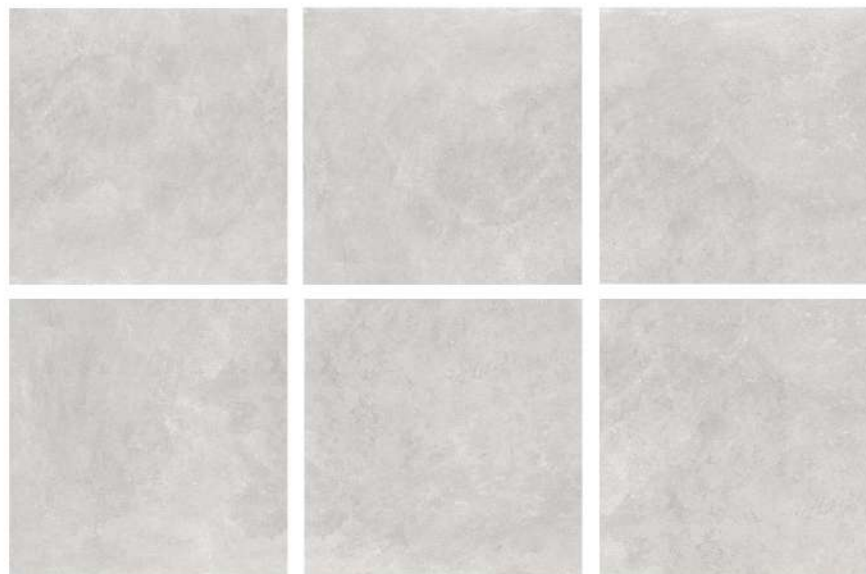

Faces: 6

Light Gray

BISTOON®
TILE
INDUSTRIES

Harlow Collection

Size: 1000x1000mm

Effect: Polished

Body: Porcelain

Thickness: 12mm