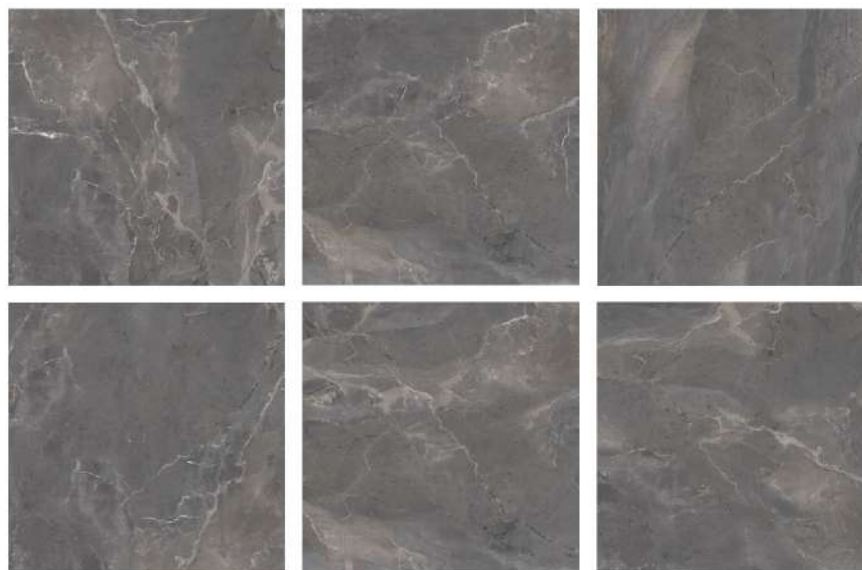

BISTOON®
TILE
INDUSTRIES

Stanley Collection

Size: 1000x1000mm

Effect: Polished

Body: Porcelain

Thickness: 12mm

Faces: 6

Dark Smoky