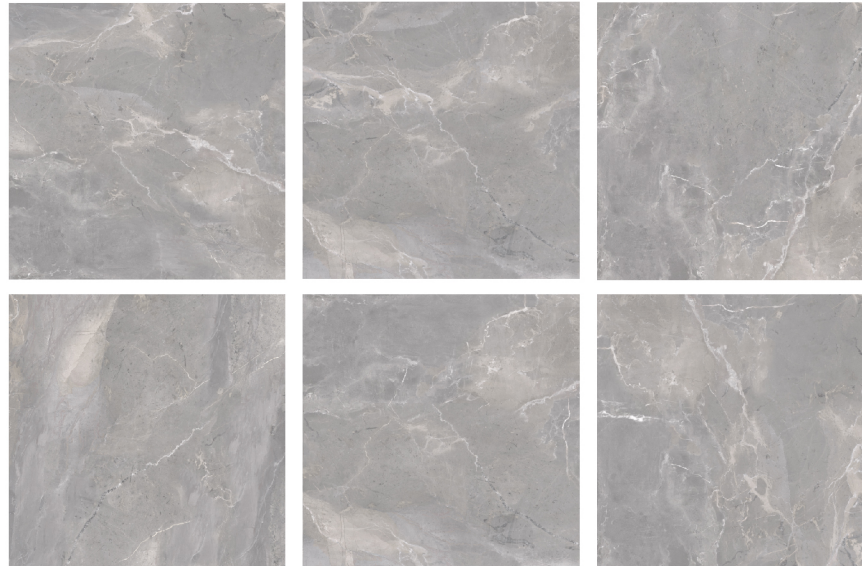

BISTOON®
TILE
INDUSTRIES

Stanley Collection

Size: 1000x1000mm

Effect: Polished

Body: Porcelain

Thickness: 12mm

Faces: 6

Light Gray