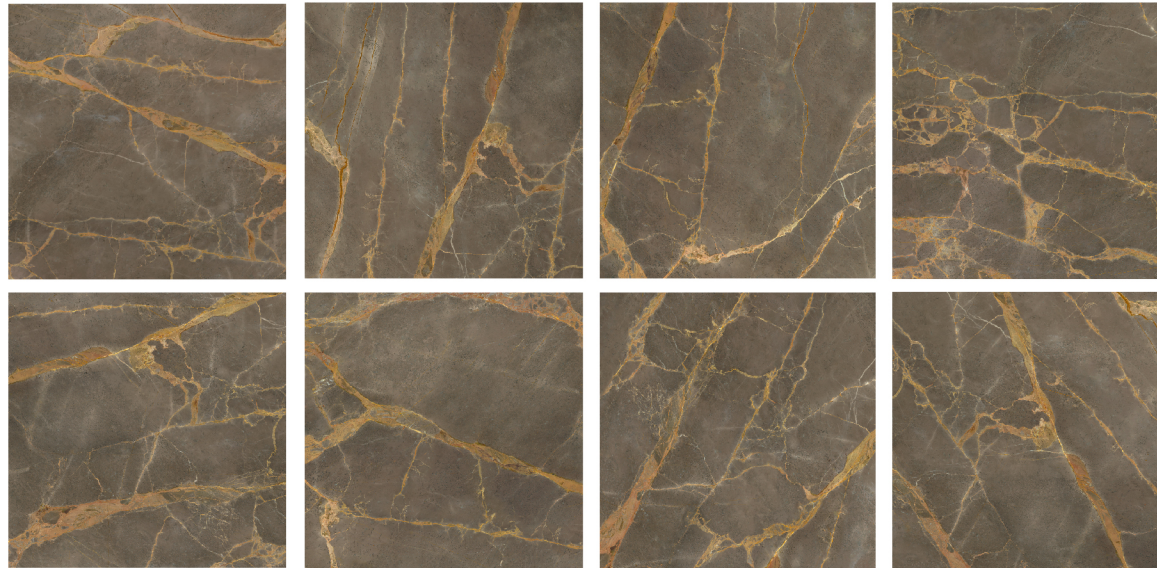

BISTOON®
TILE
INDUSTRIES

Cliffstone Collection

Size: 1000x1000mm
Effect: Polished
Body: Porcelain
Thickness: 12mm
Faces: 8

Dark Nescafe