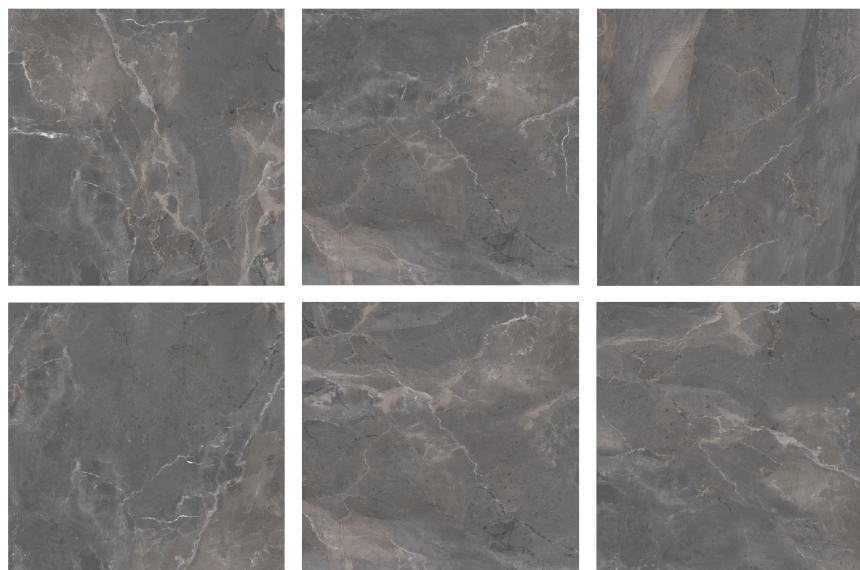

BISTOON®
TILE
INDUSTRIES

Stanley Collection

Size: 1000x1000mm

Effect: Polished

Body: Porcelain

Thickness: 12mm

Faces: 6

Dark Smoky