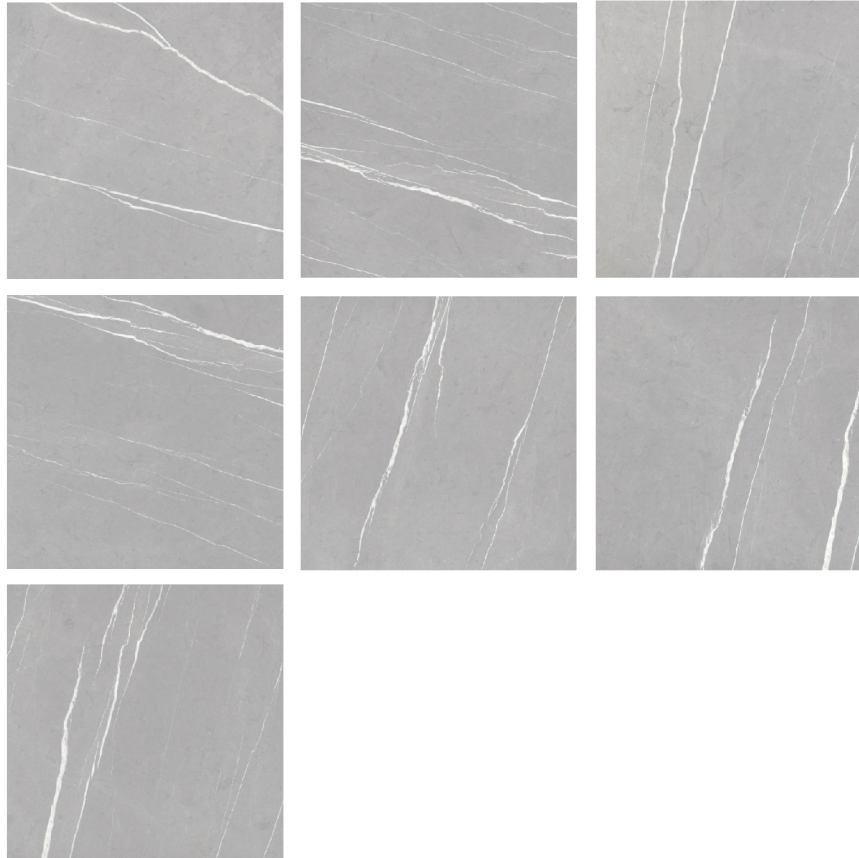

Size: 1000x1000mm

Effect: Polished

Body: Porcelain

Thickness: 12mm

Faces: 7

Light Gray

Family is a Value

No.858, Meysam 2 St,