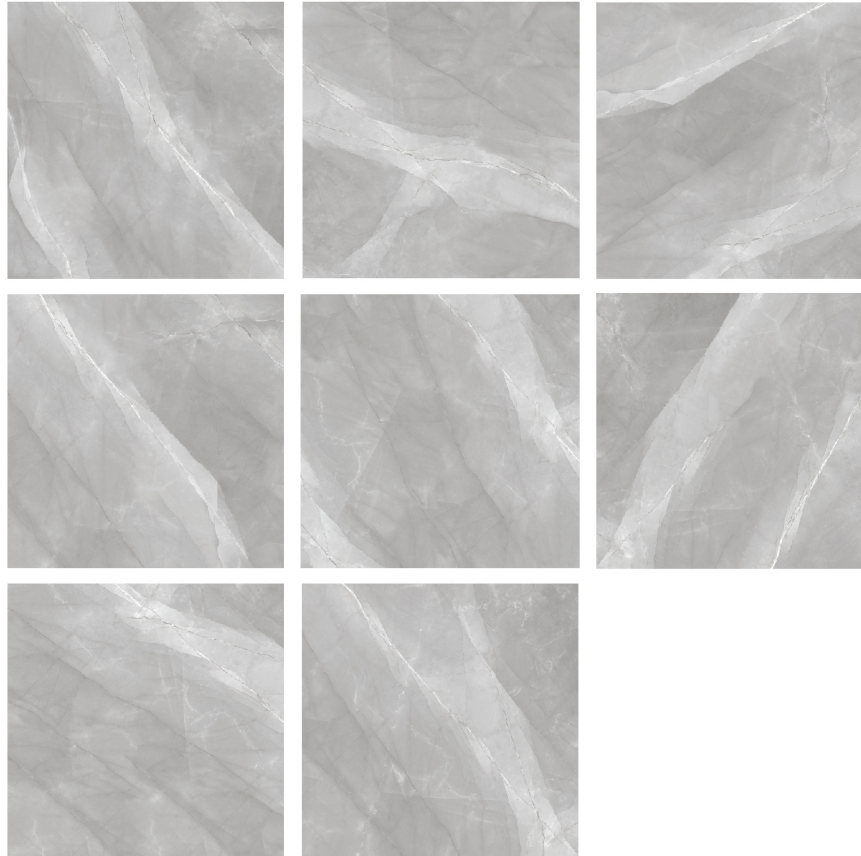

BISTOON®
TILE
INDUSTRIES

Lima Collection

Size: 1000x1000mm

Effect: Polished

Body: Porcelain

Thickness: 12mm

Faces: 8

Gray