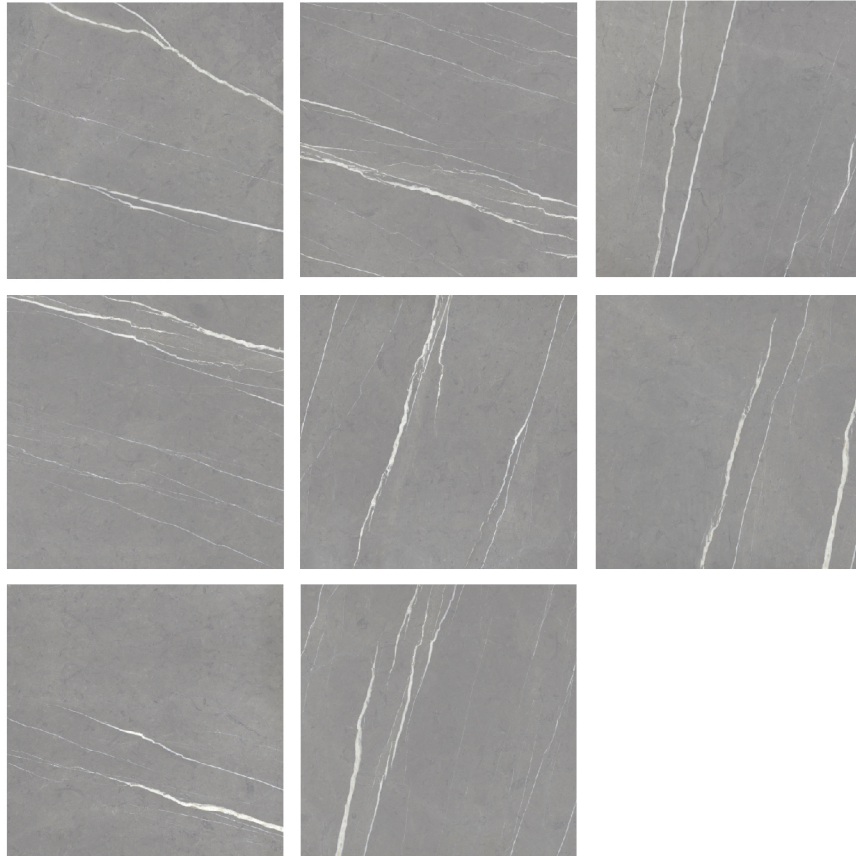

BISTOON®
TILE
INDUSTRIES

Iris Collection

Size: 1000x1000mm

Effect: Polished

Body: Porcelain

Thickness: 12mm

Faces: 8

Dark Gray