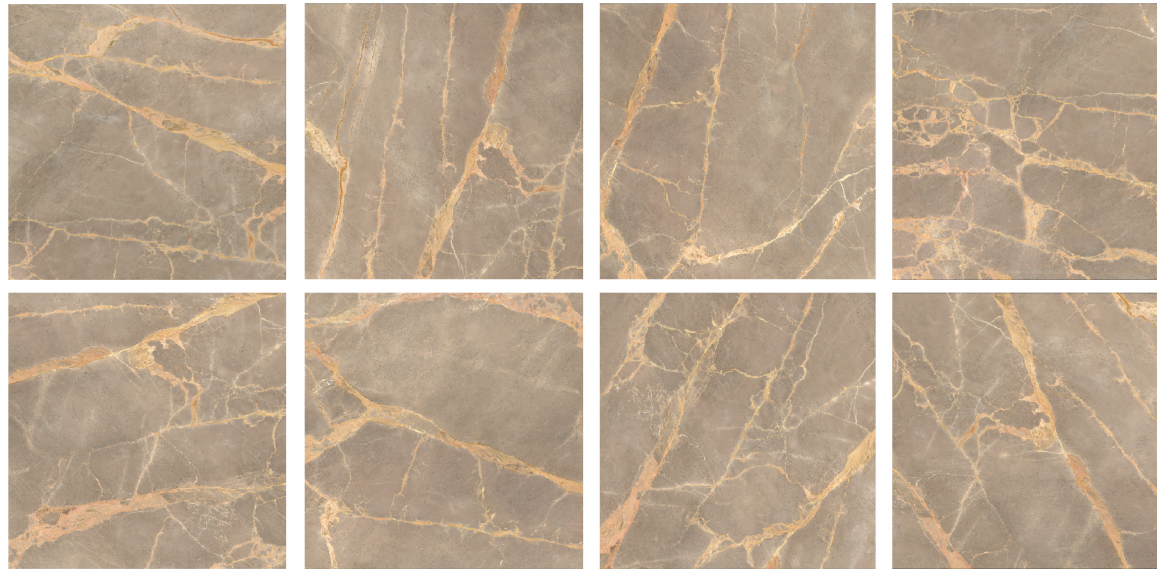

BISTOON®
TILE
INDUSTRIES

Cliffstone Collection

Size: 1000x1000mm

Effect: Polished

Body: Porcelain

Thickness: 12mm

Faces: 8

Light Nescafe