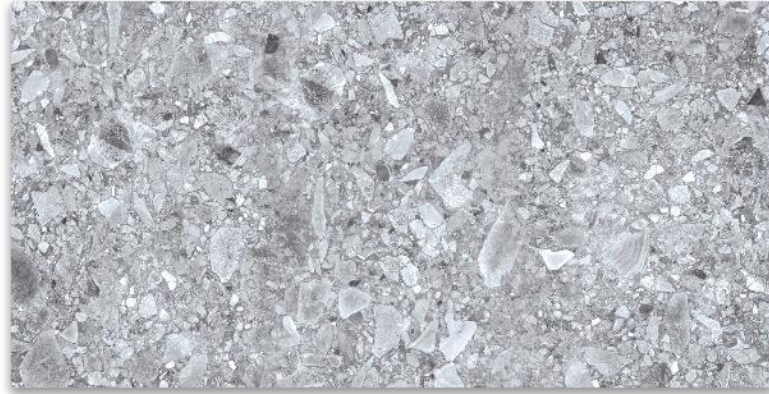

# ► Celtic Design

60x120 cm.

**GoldisTile**  
Tile Your Dreams