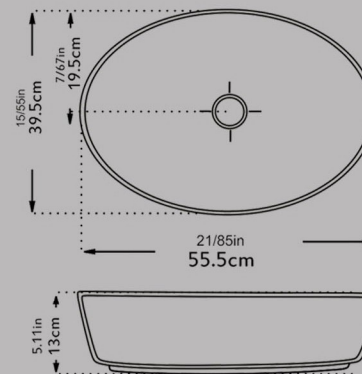

Size : 35X35

14/17 in
36 Cm

Code : HOT831

Top Counter Basin Ellipse HOMA
With Tap Hole
Built in

Size : 55.5X39.5

21/85 in
55.5 Cm

Code : HOT811

Top Counter Basin Circle HOMA
With Tap Hole
Built in

Size : 39X39

Code : HOT851

Top Counter Basin Ellipse JUPITER
With Tap Hole
Built in

Size : 55.5X39.5

Code : JPN811

Top Counter Basin Ellipse JUPITER
Without Tap Hole
Built in

Size : 55.5x39.5

Code : JPN881

Top Counter Basin Circle JUPITER
With Tap Hole
Built in

Size : 39x39

Code : JPN551

Top Counter Basin Circle JUPITER
Without Tap Hole
Built in

Size : 39X39

Code : JPN511

Top Counter Basin Ellipse TERMEH
With Tap Hole
Built in

Size : 56.5X39.5

Code:TRT811

Top Counter Basin Circle TERMEH
With Tap Hole
Built in

Size : 39X39

15/35 in
39Cm

Code:TRT851

Top Counter Basin G.S.F
With Tap Hole

Size : 49.5X40