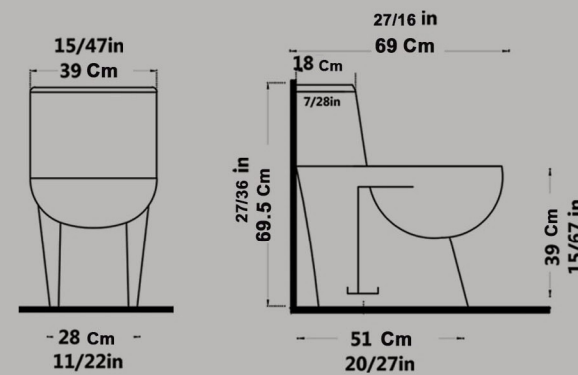

With Steel Bidet Pipe

Soft Close Seat Cover

Two-Stroke Mechanism

Siphon Output Diameter 10 cm

Code : ARA501 Size : 35X67.5

AXE : 225

SATRON One Piece Closet

With Steel Bidet Pipe

Soft Close Seat Cover

Two-Stroke Mechanism

Siphon Output Diameter 10 cm

Code : STO501 Size : 38x69

AXE : 225

JUPITER One Piece Closet
With Steel Bidet Pipe
Soft Close Seat Cover
Two-Stroke Mechanism
Siphon Output Diameter 10 cm

Code : JPO501 Size : 39X69

AXE : 225

GATRIA One Piece Closet

With Steel Bidet Pipe

Soft Close Seat Cover

Two-Stroke Mechanism

Siphon Output Diameter 10 cm

Code : GTO501 Size : 39x68