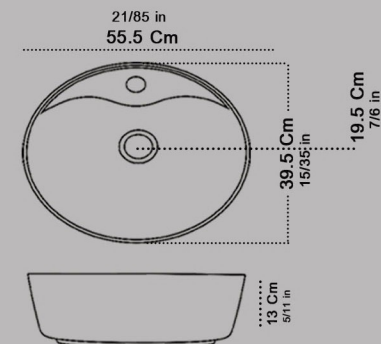

Size : 39X39

Code : HOT851

Top Counter Basin Ellipse JUPITER
With Tap Hole
Built in

Size : 55.5X39.5

Code : JPN811

Top Counter Basin Ellipse JUPITER
Without Tap Hole
Built in

Size : 55.5x39.5

Code : JPN881

Top Counter Basin Circle JUPITER
With Tap Hole
Built in

Size : 39x39

Code : JPN551

Top Counter Basin Circle JUPITER
Without Tap Hole
Built in

Size : 39X39

Code : JPN511

Top Counter Basin Ellipse TERMEH
With Tap Hole
Built in

Size : 56.5X39.5

Code:TRT811

Top Counter Basin Circle TERMEH
With Tap Hole
Built in

Size : 39X39

15/35 in
39Cm

Code:TRT851

Top Counter Basin G.S.F
With Tap Hole

Size : 49.5X40