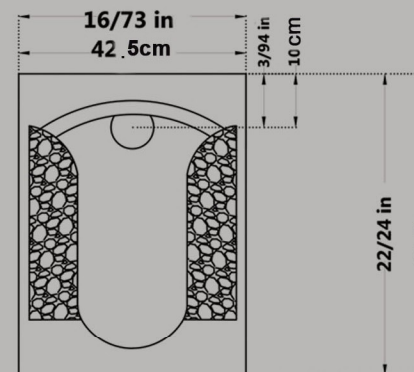

size:44x55

Code:STO207

Code:STO206

**ARSITA Squatting Pan Large
Closed Rim
Ergonomic**

Size : 60x60

Code : ARO616

PORIMA Squatting Pan
Closed Rim

Size : 50x60

Code : POO617

TITAN Ergonomic great Marble Squatting Pan
Closed Rime

Size : 49x60

Code : TTM617

TITAN Squatting Pan

Marble

Small

Closed Rim

Size : 42.5x56.5

Code : TTM618

TITAN Striated Squatting Pan

Closed Rim

Large Ergonomic

Size : 49x60

Code : TTW615

TITAN Small Striated Squatting pan

Closed Rim

size : 42.5x56.5

Code : TTW618

TITAN Olympic Squatting Pan

Closed Rim

Large Ergonomic

Size : 49x60

Code : TT1617