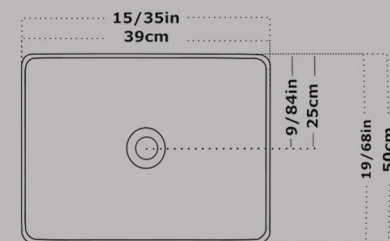

**Top Counter Basin MG 60
Without Tap Hole
Built in**

Size : 61.5x40

Code : GM827

**Top Counter Basin BOAT
Without Tap Hole
Built in**

Size : 58.5X36

Code : BOA811

Top Counter Basin Rectangle G.S.F
Without Tap Hole
Built in

Size : 50X39

Code:GSF2204

Top Counter Basin Circle G.S.F
Without Tap Hole
Built in

Size : 37X37

Code : GSF2529

Top Counter Basin Triangle ASOO
Without Tap Hole
Built in

Size : 47X40

Code : ASO841