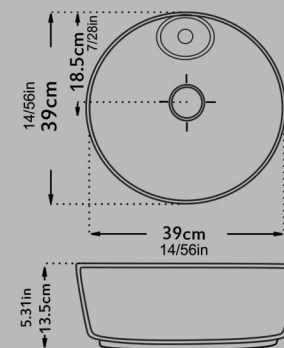

Size : 35X35

14/17 in
36 Cm

Code : HOT831

Top Counter Basin Ellipse HOMA
With Tap Hole
Built in

Size : 55.5X39.5

21/85 in
55.5 Cm

Code : HOT811

Top Counter Basin Circle HOMA
With Tap Hole
Built in

Size : 39X39

Code : HOT851

Top Counter Basin Ellipse JUPITER
With Tap Hole
Built in

Size : 55.5X39.5

Code : JPN811

Top Counter Basin Ellipse JUPITER
Without Tap Hole
Built in

Size : 55.5x39.5

Code : JPN881

Top Counter Basin Circle JUPITER
With Tap Hole
Built in

Size : 39x39

Code : JPN551

Top Counter Basin Circle JUPITER
Without Tap Hole
Built in

Size : 39X39

Code : JPN511

Top Counter Basin Ellipse TERMEH
With Tap Hole
Built in