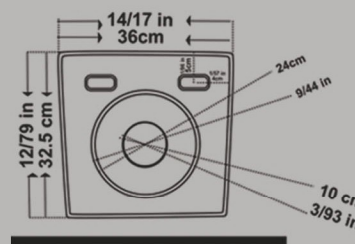

Size : 56X36

Code : JP801

ARSITA Wall Hung
With Steel Bidet Pipe
Soft Close Seat Cover

Code : ARA101 Size : 36x53

Code : ARB101 Size : 36X53

ARSITA New Closet wall hung
ARSITA New Rimless wall hung

ARSITA New One Piece Closet