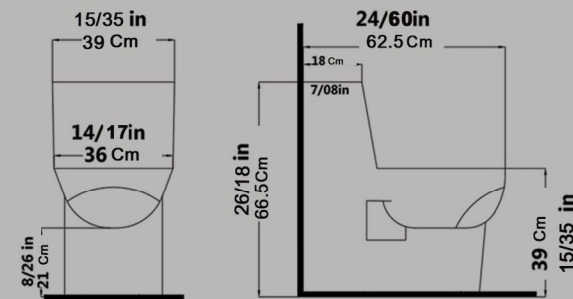

Code : AYO501 Size : 36X67
AXE : 225

AYSON One Piece Closet

With Steel Bidet Pipe

Soft Close Seat Cover

Two-Stroke Mechanism

Siphon Output Diameter 10 cm

Code : AUO501 Size : 39X62

AXE : 125

**Top Counter Basin MG 60
Without Tap Hole
Built in**

Size : 61.5x40

Code : GM827

**Top Counter Basin BOAT
Without Tap Hole
Built in**

Size : 58.5X36

Code : BOA811

Top Counter Basin Rectangle G.S.F
Without Tap Hole
Built in