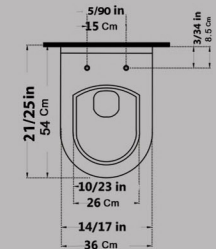

Size : 56X36

Code : JP801

ARSITA Wall Hung
With Steel Bidet Pipe
Soft Close Seat Cover

Code : ARA101 Size : 36x53

Code : ARB101 Size : 36X53

ARSITA New Closet wall hung
ARSITA New Rimless wall hung

ARSITA New One Piece Closet