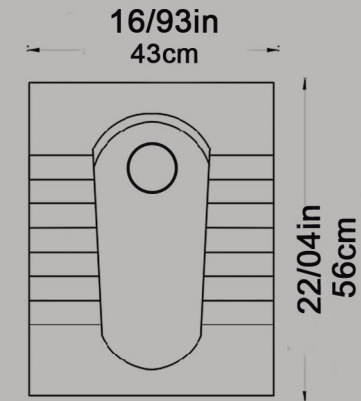

TITAN Small Olympic Squatting Pan

Closed Rim

Size : 42.5x56.5

Code : TT1618

URANUS Flat Squatting Pan

Open Rim

Size : 42x54

Code : ORO619

URANUS Dished Squatting Pan

Open Rim

Size : 42x54

Code : ORO620

ARSITA Squatting pan
Small

Open Rim
Ergonomic

Size : 43x56

Code : ARO627

ARSITA Close Dished Squatting pan

Closed Rim

Ergonomic

Size : 43x56

Code : ARO631

ARSITA Close Squatting pan

Closed Rim

Ergonomic

Size : 43x56

Code : ARO628

GATRIA Squatting Pan

Larg

Closed Rim

Ergonomic

Size : 50x60

Code : GTO616