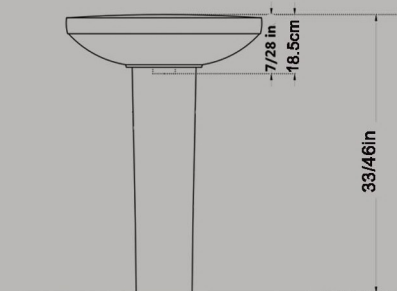

GATRIA Washbasin
With Half Pedestal
Large & Small

Size : 47X61.5
Size : 44.5X56.5

Code : GTO207
Code : GTO206

AY Washbasin With Half Pedestal Large & Small

Size : 49X60

Size : 45X51

Code : AYO107

Code : AYO204

ATAROD washbasin without pedestal

Size : 51.5x63.5

Size : 47x55.5

Size : 42x48

Size : 40x35

Code : ATO210
Code : ATO206
Code : ATO203
Code : ATO229

SATRON Washbasin
With Full Pedestal

size:46x61

size:44x55

Code:STO207

Code:STO206

**ARSITA Squatting Pan Large
Closed Rim
Ergonomic**

Size : 60x60

Code : ARO616

PORIMA Squatting Pan
Closed Rim

Size : 50x60