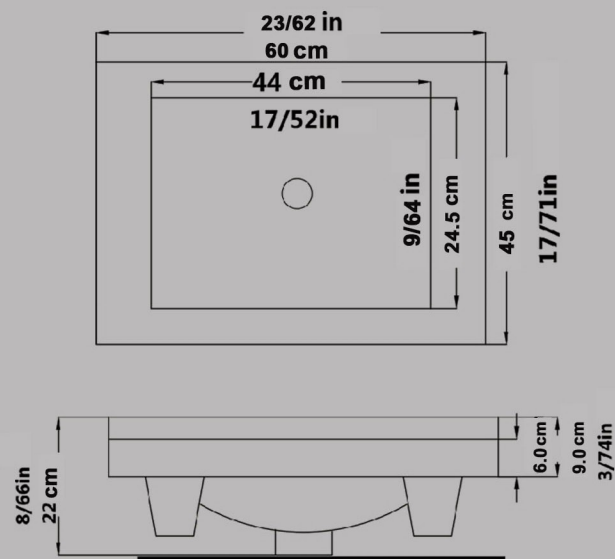

Code : AR7042

SINK With Tap Hole ARSITA

Size : 60.5X45

Code : ARO807

**SINK
With Tap Hole ARSITA**

Size : 60.5X45

Code : ARO807

Under Counter Basin
Ellipse JUPITER

GATRIA Washbasin
With Half Pedestal
Large & Small

Size : 47X61.5
Size : 44.5X56.5

Code : GTO207
Code : GTO206

AY Washbasin With Half Pedestal Large & Small

Size : 49X60

Size : 45X51

Code : AYO107

Code : AYO204