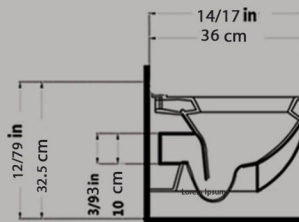

Size : 56X36

Code : JP801

ARSITA Wall Hung
With Steel Bidet Pipe
Soft Close Seat Cover

Code : ARA101 Size : 36x53

Code : ARB101 Size : 36X53

ARSITA New Closet wall hung
ARSITA New Rimless wall hung

ARSITA New One Piece Closet