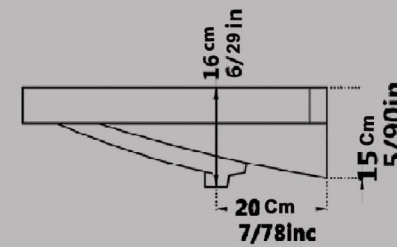

Washbasin
For Disabled People
Rectangle PORIMA

Size : 59X55