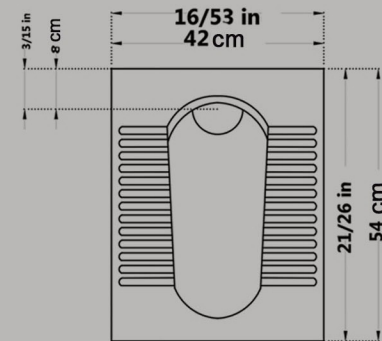

Size : 42.5x56.5

Code : TTM618

TITAN Striated Squatting Pan

Closed Rim

Large Ergonomic

Size : 49x60

Code : TTW615

TITAN Small Striated Squatting pan

Closed Rim

size : 42.5x56.5

Code : TTW618

TITAN Olympic Squatting Pan

Closed Rim

Large Ergonomic

Size : 49x60

Code : TT1617

TITAN Small Olympic Squatting Pan

Closed Rim

Size : 42.5x56.5

Code : TT1618

URANUS Flat Squatting Pan

Open Rim

Size : 42x54

Code : ORO619

URANUS Dished Squatting Pan

Open Rim

Size : 42x54

Code : ORO620

ARSITA Squatting pan
Small

Open Rim
Ergonomic

Size : 43x56

Code : ARO627