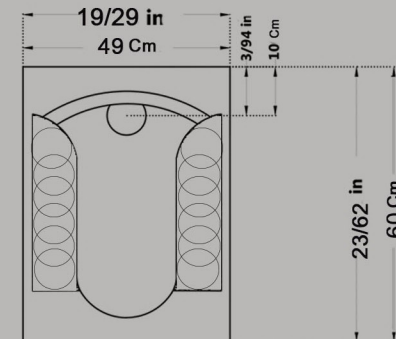

Size : 42.5x56.5

Code : TTM618

TITAN Striated Squatting Pan

Closed Rim

Large Ergonomic

Size : 49x60

Code : TTW615

TITAN Small Striated Squatting pan

Closed Rim

size : 42.5x56.5

Code : TTW618

TITAN Olympic Squatting Pan

Closed Rim

Large Ergonomic

Size : 49x60

Code : TT1617

TITAN Small Olympic Squatting Pan

Closed Rim

Size : 42.5x56.5

Code : TT1618

URANUS Flat Squatting Pan

Open Rim

Size : 42x54

Code : ORO619

URANUS Dished Squatting Pan

Open Rim

Size : 42x54

Code : ORO620

ARSITA Squatting pan
Small

Open Rim
Ergonomic

Size : 43x56

Code : ARO627