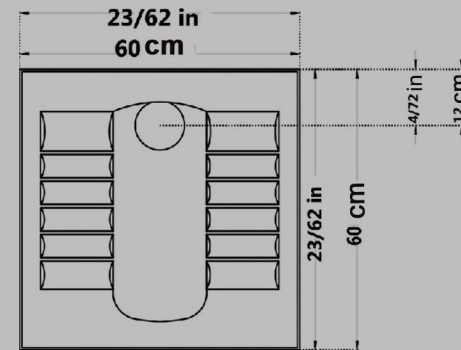

ATAROD washbasin without pedestal

Size : 51.5x63.5

Size : 47x55.5

Size : 42x48

Size : 40x35

Code : ATO210
Code : ATO206
Code : ATO203
Code : ATO229

SATRON Washbasin
With Full Pedestal

size:46x61

size:44x55

Code:STO207

Code:STO206

**ARSITA Squatting Pan Large
Closed Rim
Ergonomic**

Size : 60x60

Code : ARO616

PORIMA Squatting Pan
Closed Rim

Size : 50x60