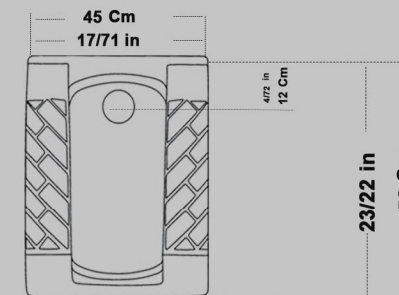

Closed Rim

size : 42.5x56.5

Code : TTW618

TITAN Olympic Squatting Pan

Closed Rim

Large Ergonomic

Size : 49x60

Code : TT1617

TITAN Small Olympic Squatting Pan

Closed Rim

Size : 42.5x56.5

Code : TT1618

URANUS Flat Squatting Pan

Open Rim

Size : 42x54

Code : ORO619

Size : 43x56

Code : ARO628

GATRIA Squatting Pan

Larg

Closed Rim

Ergonomic

Size : 50x60

Code : GTO616

GATRIA Squatting Pan

Small

Closed Rim

Ergonomic

Size : 45x58

Code : GTO615

D.K.M squatting pan

Size : 45x59