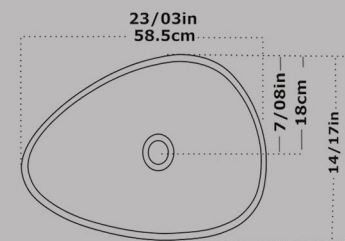

Code : AYO501 Size : 36X67
AXE : 225

AYSON One Piece Closet

With Steel Bidet Pipe

Soft Close Seat Cover

Two-Stroke Mechanism

Siphon Output Diameter 10 cm

Code : AUO501 Size : 39X62

AXE : 125

**Top Counter Basin MG 60
Without Tap Hole
Built in**

Size : 61.5x40

Code : GM827

**Top Counter Basin BOAT
Without Tap Hole
Built in**

Size : 58.5X36

Code : BOA811

Top Counter Basin Rectangle G.S.F
Without Tap Hole
Built in