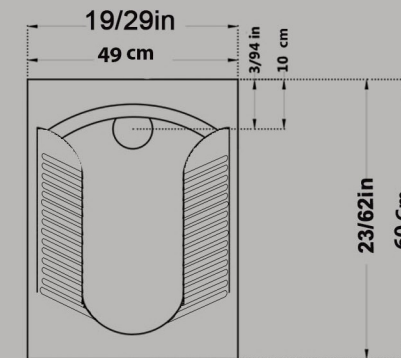

size:44x55

Code:STO207

Code:STO206

**ARSITA Squatting Pan Large
Closed Rim
Ergonomic**

Size : 60x60

Code : ARO616

PORIMA Squatting Pan
Closed Rim

Size : 50x60

Code : POO617

TITAN Ergonomic great Marble Squatting Pan
Closed Rime

Size : 49x60

Code : TTM617

TITAN Squatting Pan

Marble

Small

Closed Rim

Size : 42.5x56.5

Code : TTM618

TITAN Striated Squatting Pan

Closed Rim

Large Ergonomic

Size : 49x60

Code : TTW615

TITAN Small Striated Squatting pan

Closed Rim

size : 42.5x56.5

Code : TTW618

TITAN Olympic Squatting Pan

Closed Rim

Large Ergonomic

Size : 49x60

Code : TT1617