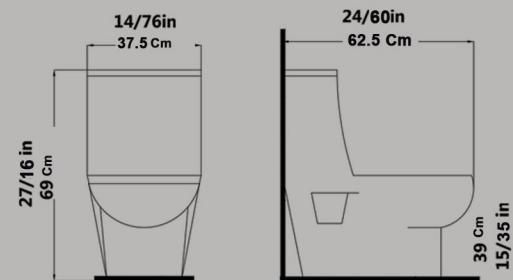

GITA One Piece Closet
With Steel Bidet Pipe
Soft Close Seat Cover
Two-Stroke Mechanism
Siphon Output Diameter 10 cm

Code : GYO501 Size : 37.5X62.5

AXE : 225