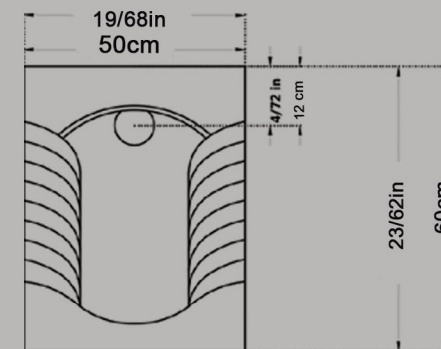

URANUS Dished Squatting Pan

Open Rim

Size : 42x54

Code : ORO620

ARSITA Squatting pan
Small

Open Rim
Ergonomic

Size : 43x56

Code : ARO627

ARSITA Close Dished Squatting pan

Closed Rim

Ergonomic

Size : 43x56

Code : ARO631

ARSITA Close Squatting pan

Closed Rim

Ergonomic

Size : 43x56

Code : ARO628

GATRIA Squatting Pan

Larg

Closed Rim

Ergonomic

Size : 50x60

Code : GTO616

GATRIA Squatting Pan

Small

Closed Rim

Ergonomic

Size : 45x58

Code : GTO615

D.K.M squatting pan

Size : 45x59