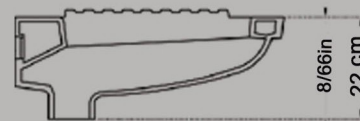

Size : 43x56

Code : ARO628

GATRIA Squatting Pan

Larg

Closed Rim

Ergonomic

Size : 50x60

Code : GTO616