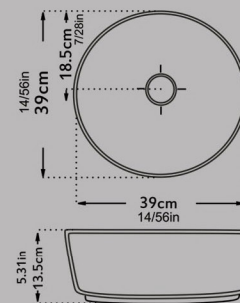

Size : 39X39

Code : HOT851

Top Counter Basin Ellipse JUPITER
With Tap Hole
Built in

Size : 55.5X39.5

Code : JPN811

Top Counter Basin Ellipse JUPITER
Without Tap Hole
Built in

Size : 55.5x39.5

Code : JPN881

Top Counter Basin Circle JUPITER
With Tap Hole
Built in

Size : 39x39

Code : JPN551

Top Counter Basin Circle JUPITER
Without Tap Hole
Built in

Size : 39X39

Code : JPN511

Top Counter Basin Ellipse TERMEH
With Tap Hole
Built in

Size : 56.5X39.5

Code:TRT811

Top Counter Basin Circle TERMEH
With Tap Hole
Built in

Size : 39X39

15/35 in
39Cm

Code:TRT851

Top Counter Basin G.S.F
With Tap Hole

Size : 49.5X40