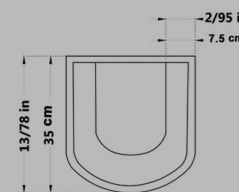

Code : AR7042

SINK With Tap Hole ARSITA

Size : 60.5X45

Code : ARO807

**SINK
With Tap Hole ARSITA**

Size : 60.5X45

Code : ARO807

Under Counter Basin
Ellipse JUPITER

Size : 37x50

Code : JPU851

Under Counter Basin
Rectangle SATRON

Size : 35x55

Code : STU852

Washbasin
For Disabled People
Rectangle PORIMA

Size : 59X55

Code : POO207

GATRIA Washbasin
With Half Pedestal
Large & Small

Size : 47X61.5
Size : 44.5X56.5

Code : GTO207
Code : GTO206

AY Washbasin With Half Pedestal Large & Small

Size : 49X60

Size : 45X51

Code : AYO107

Code : AYO204

ATAROD washbasin without pedestal

Size : 51.5x63.5

Size : 47x55.5

Size : 42x48

Size : 40x35

Code : ATO210
Code : ATO206
Code : ATO203
Code : ATO229

SATRON Washbasin
With Full Pedestal

size:46x61