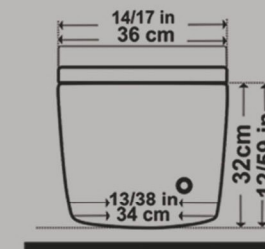

Size : 56X36

Code : JP801

ARSITA Wall Hung
With Steel Bidet Pipe
Soft Close Seat Cover

Code : ARA101 Size : 36x53

Code : ARB101 Size : 36X53

ARSITA New Closet wall hung
ARSITA New Rimless wall hung

ARSITA New One Piece Closet