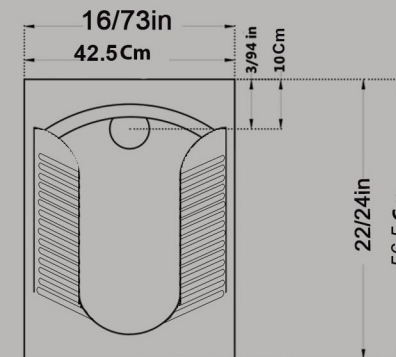

size:44x55

Code:STO207

Code:STO206

**ARSITA Squatting Pan Large
Closed Rim
Ergonomic**

Size : 60x60

Code : ARO616

PORIMA Squatting Pan
Closed Rim

Size : 50x60

Code : POO617

TITAN Ergonomic great Marble Squatting Pan
Closed Rime

Size : 49x60

Code : TTM617

TITAN Squatting Pan

Marble

Small

Closed Rim

Size : 42.5x56.5

Code : TTM618

TITAN Striated Squatting Pan

Closed Rim

Large Ergonomic

Size : 49x60

Code : TTW615

TITAN Small Striated Squatting pan

Closed Rim

size : 42.5x56.5

Code : TTW618

TITAN Olympic Squatting Pan

Closed Rim

Large Ergonomic

Size : 49x60

Code : TT1617