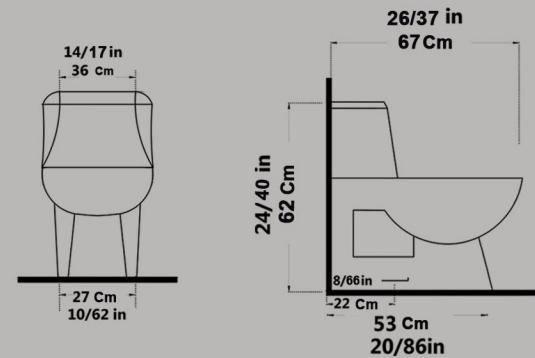

Code : JPO501 Size : 39X69

AXE : 225

GATRIA One Piece Closet

With Steel Bidet Pipe

Soft Close Seat Cover

Two-Stroke Mechanism

Siphon Output Diameter 10 cm

Code : GTO501 Size : 39x68

AXE : 225

YULDUZ New One Piece Closet

With Steel Bidet Pipe

Soft Close Seat Cover

Two-Stroke Mechanism

Siphon Output Diameter 10 cm

Code : ULN501 Size : 36x67

AXE : 225