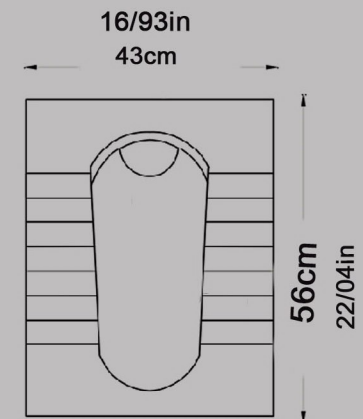

Closed Rim

size : 42.5x56.5

Code : TTW618

TITAN Olympic Squatting Pan

Closed Rim

Large Ergonomic

Size : 49x60

Code : TT1617

TITAN Small Olympic Squatting Pan

Closed Rim

Size : 42.5x56.5

Code : TT1618

URANUS Flat Squatting Pan

Open Rim

Size : 42x54

Code : ORO619

URANUS Dished Squatting Pan

Open Rim

Size : 42x54

Code : ORO620

ARSITA Squatting pan
Small

Open Rim
Ergonomic

Size : 43x56

Code : ARO627

ARSITA Close Dished Squatting pan

Closed Rim

Ergonomic

Size : 43x56

Code : ARO631

ARSITA Close Squatting pan

Closed Rim

Ergonomic