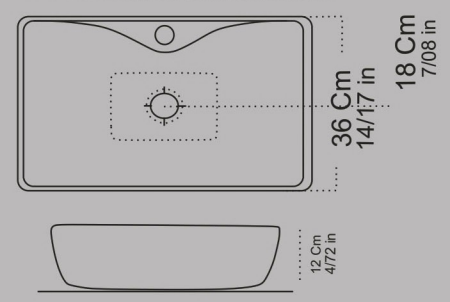

Size : 50X39

Code:GSF2204

Top Counter Basin Circle G.S.F
Without Tap Hole
Built in

Size : 37X37

Code : GSF2529

Top Counter Basin Triangle ASOO
Without Tap Hole
Built in

Size : 47X40

Code : ASO841

Top Counter Basin Square ASOO
Without Tap Hole
Built in

Size : 37x37

Code:ASO832

Top Counter Basin Rectangle HOMA
With Tap Hole
Built in

Size : 52.5X36

20/66 in
52.5 Cm

Code : HOT821

Top Counter Basin Square HOMA
With Tap Hole
Built in

Size : 35X35

14/17 in
36 Cm

Code : HOT831

Top Counter Basin Ellipse HOMA
With Tap Hole
Built in

Size : 55.5X39.5

21/85 in
55.5 Cm

Code : HOT811

Top Counter Basin Circle HOMA
With Tap Hole
Built in