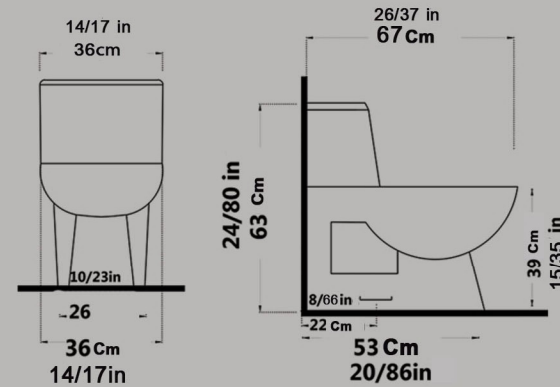

GITA One Piece Closet
With Steel Bidet Pipe
Soft Close Seat Cover
Two-Stroke Mechanism
Siphon Output Diameter 10 cm

Code : GYO501 Size : 37.5X62.5

AXE : 225

AY One Piece Closet
With Steel Bidet Pipe
Soft Close Seat Cover
Two-Stroke Mechanism
Siphon Output Diameter 10 cm

Code : AYO501 Size : 36X67
AXE : 225

AYSON One Piece Closet

With Steel Bidet Pipe

Soft Close Seat Cover

Two-Stroke Mechanism

Siphon Output Diameter 10 cm

Code : AUO501 Size : 39X62

AXE : 125