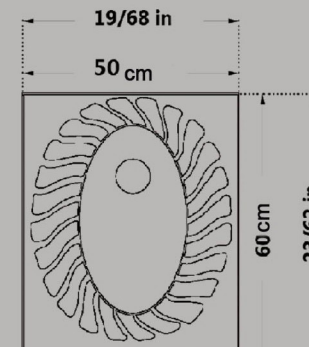

GATRIA Washbasin
With Half Pedestal
Large & Small

Size : 47X61.5
Size : 44.5X56.5

Code : GTO207
Code : GTO206

AY Washbasin With Half Pedestal Large & Small

Size : 49X60

Size : 45X51

Code : AYO107

Code : AYO204

ATAROD washbasin without pedestal

Size : 51.5x63.5

Size : 47x55.5

Size : 42x48

Size : 40x35

Code : ATO210
Code : ATO206
Code : ATO203
Code : ATO229

SATRON Washbasin
With Full Pedestal

size:46x61

size:44x55

Code:STO207

Code:STO206

**ARSITA Squatting Pan Large
Closed Rim
Ergonomic**

Size : 60x60

Code : ARO616

PORIMA Squatting Pan
Closed Rim

Size : 50x60