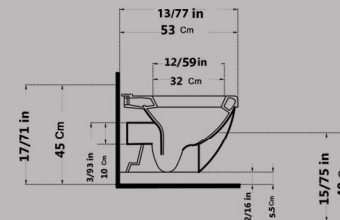

Size : 56X36

Code : JP801

ARSITA Wall Hung
With Steel Bidet Pipe
Soft Close Seat Cover

Code : ARA101 Size : 36x53

Code : ARB101 Size : 36X53

ARSITA New Closet wall hung
ARSITA New Rimless wall hung

ARSITA New One Piece Closet

With Steel Bidet Pipe

Soft Close Seat Cover

Two-Stroke Mechanism

Siphon Output Diameter 10 cm

Code : ARA501 Size : 35X67.5

AXE : 225

SATRON One Piece Closet

With Steel Bidet Pipe