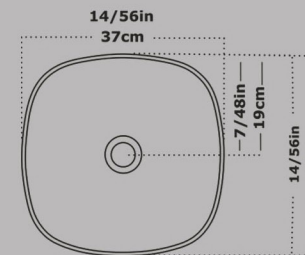

**Top Counter Basin MG 60
Without Tap Hole
Built in**

Size : 61.5x40

Code : GM827

**Top Counter Basin BOAT
Without Tap Hole
Built in**

Size : 58.5X36

Code : BOA811

Top Counter Basin Rectangle G.S.F
Without Tap Hole
Built in

Size : 50X39

Code:GSF2204

Top Counter Basin Circle G.S.F
Without Tap Hole
Built in

Size : 37X37

Code : GSF2529

Top Counter Basin Triangle ASOO
Without Tap Hole
Built in

Size : 47X40

Code : ASO841

Top Counter Basin Square ASOO
Without Tap Hole
Built in

Size : 37x37

Code:ASO832

Top Counter Basin Rectangle HOMA
With Tap Hole
Built in

Size : 52.5X36

20/66 in
52.5 Cm

Code : HOT821

Top Counter Basin Square HOMA
With Tap Hole
Built in

Size : 35X35

14/17 in
36 Cm

Code : HOT831

Top Counter Basin Ellipse HOMA
With Tap Hole
Built in

Size : 55.5X39.5

21/85 in
55.5 Cm

Code : HOT811

Top Counter Basin Circle HOMA
With Tap Hole
Built in