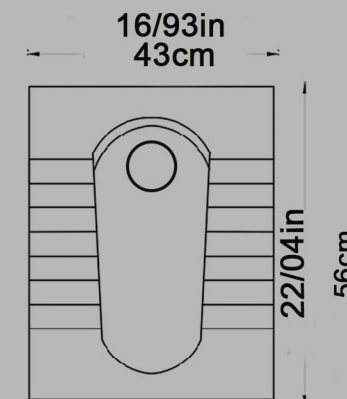

Closed Rim

size : 42.5x56.5

Code : TTW618

TITAN Olympic Squatting Pan

Closed Rim

Large Ergonomic

Size : 49x60

Code : TT1617

TITAN Small Olympic Squatting Pan

Closed Rim

Size : 42.5x56.5

Code : TT1618

URANUS Flat Squatting Pan

Open Rim

Size : 42x54

Code : ORO619

URANUS Dished Squatting Pan

Open Rim

Size : 42x54

Code : ORO620

ARSITA Squatting pan
Small

Open Rim
Ergonomic

Size : 43x56

Code : ARO627

ARSITA Close Dished Squatting pan

Closed Rim

Ergonomic

Size : 43x56

Code : ARO631

ARSITA Close Squatting pan

Closed Rim

Ergonomic