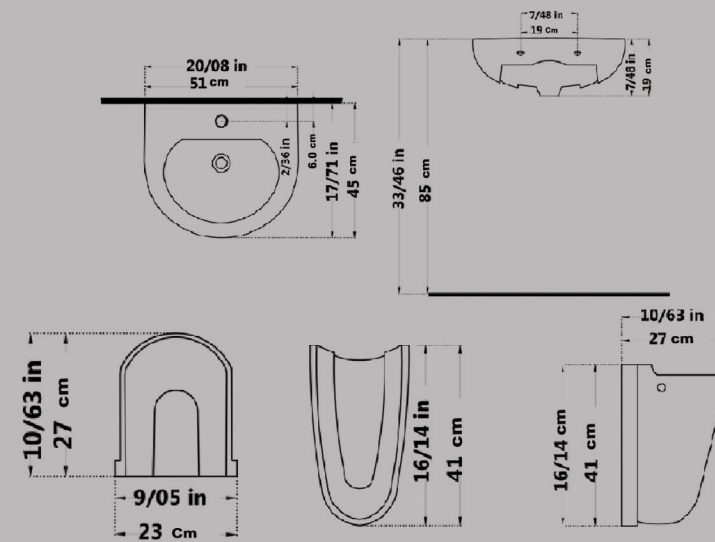

GATRIA Washbasin
With Half Pedestal
Large & Small

Size : 47X61.5
Size : 44.5X56.5

Code : GTO207
Code : GTO206

AY Washbasin With Half Pedestal Large & Small

Size : 49X60

Size : 45X51

Code : AYO107

Code : AYO204

ATAROD washbasin without pedestal

Size : 51.5x63.5

Size : 47x55.5

Size : 42x48

Size : 40x35

Code : ATO210
Code : ATO206
Code : ATO203
Code : ATO229

SATRON Washbasin
With Full Pedestal

size:46x61

size:44x55

Code:STO207

Code:STO206

**ARSITA Squatting Pan Large
Closed Rim
Ergonomic**

Size : 60x60

Code : ARO616

PORIMA Squatting Pan
Closed Rim

Size : 50x60