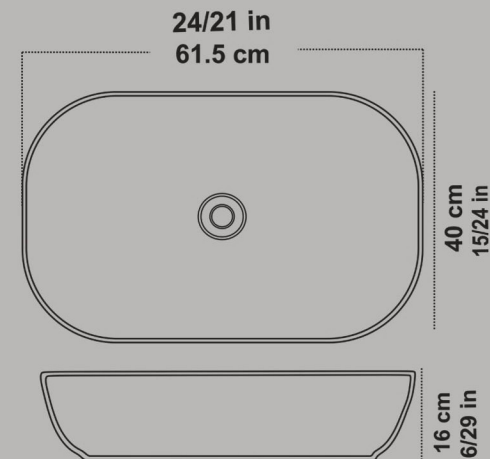

GITA One Piece Closet
With Steel Bidet Pipe
Soft Close Seat Cover
Two-Stroke Mechanism
Siphon Output Diameter 10 cm

Code : GYO501 Size : 37.5X62.5

AXE : 225

AY One Piece Closet
With Steel Bidet Pipe
Soft Close Seat Cover
Two-Stroke Mechanism
Siphon Output Diameter 10 cm

Code : AYO501 Size : 36X67
AXE : 225

AYSON One Piece Closet

With Steel Bidet Pipe

Soft Close Seat Cover

Two-Stroke Mechanism

Siphon Output Diameter 10 cm

Code : AUO501 Size : 39X62

AXE : 125

**Top Counter Basin MG 60
Without Tap Hole
Built in**

Size : 61.5x40

Code : GM827

**Top Counter Basin BOAT
Without Tap Hole
Built in**

Size : 58.5X36

Code : BOA811

Top Counter Basin Rectangle G.S.F
Without Tap Hole
Built in