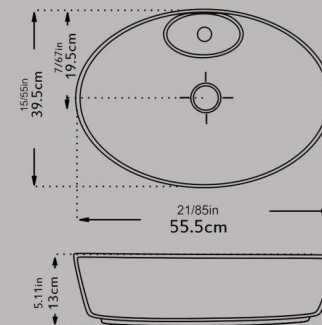

Size : 35X35

14/17 in
36 Cm

Code : HOT831

Top Counter Basin Ellipse HOMA
With Tap Hole
Built in

Size : 55.5X39.5

21/85 in
55.5 Cm

Code : HOT811

Top Counter Basin Circle HOMA
With Tap Hole
Built in

Size : 39X39

Code : HOT851

Top Counter Basin Ellipse JUPITER
With Tap Hole
Built in

Size : 55.5X39.5

Code : JPN811

Top Counter Basin Ellipse JUPITER
Without Tap Hole
Built in

Size : 55.5x39.5

Code : JPN881

Top Counter Basin Circle JUPITER
With Tap Hole
Built in

Size : 39x39

Code : JPN551

Top Counter Basin Circle JUPITER
Without Tap Hole
Built in

Size : 39X39

Code : JPN511

Top Counter Basin Ellipse TERMEH
With Tap Hole
Built in