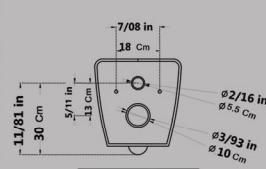

Size : 56X36

Code : JP801

ARSITA Wall Hung
With Steel Bidet Pipe
Soft Close Seat Cover

Code : ARA101 Size : 36x53

Code : ARB101 Size : 36X53

ARSITA New Closet wall hung
ARSITA New Rimless wall hung

ARSITA New One Piece Closet