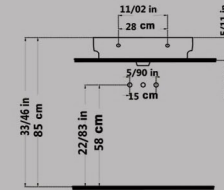

GATRIA Washbasin
With Half Pedestal
Large & Small

Size : 47X61.5
Size : 44.5X56.5

Code : GTO207
Code : GTO206

AY Washbasin With Half Pedestal Large & Small

Size : 49X60

Size : 45X51

Code : AYO107

Code : AYO204