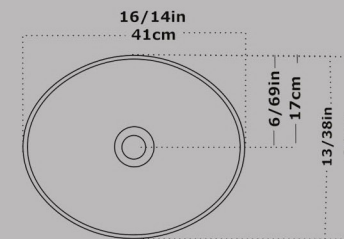

Code : GSF826

**Top Counter Basin Hexagon MITRA
With Tap Hole
Built in**

Size : 41X49

19/29in

49cm

Code:MI154

**Top Counter Basin Hexagon MITRA
Without Tap Hole
Built in**

Size : 41X49

19/29in
49cm

Code:MI803

Top Counter Basin MAYA
Without Tap Hole
Built in

Size : 41X34

Code : MAY811

Top Counter Basin Rectagle SIMPLE
Without Tap Hole
Built in

Size : 36.5x52.5

Code :SAD7821

Top Counter Basin Square SIMPLE
Without Tap Hole
Built in

Size : 36X36

Code : SAD7839

**Wash Basin
Corner AY
With Tap Hole**

Size : 36x36

Code : AYO226

Wash Stands
Rectangle ARAMIS
With Tap Hole

Size : 50x27