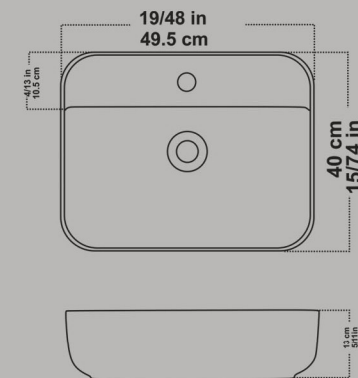

Size : 39X39

Code : HOT851

Top Counter Basin Ellipse JUPITER
With Tap Hole
Built in

Size : 55.5X39.5

Code : JPN811

Top Counter Basin Ellipse JUPITER
Without Tap Hole
Built in

Size : 55.5x39.5

Code : JPN881

Top Counter Basin Circle JUPITER
With Tap Hole
Built in

Size : 39x39

Code : JPN551

Top Counter Basin Circle JUPITER
Without Tap Hole
Built in

Size : 39X39

Code : JPN511

Top Counter Basin Ellipse TERMEH
With Tap Hole
Built in

Size : 56.5X39.5

Code:TRT811

Top Counter Basin Circle TERMEH
With Tap Hole
Built in

Size : 39X39

15/35 in
39Cm

Code:TRT851

Top Counter Basin G.S.F
With Tap Hole

Size : 49.5X40

Code : GSF826

**Top Counter Basin Hexagon MITRA
With Tap Hole
Built in**

Size : 41X49

19/29in

49cm

Code:MI154

**Top Counter Basin Hexagon MITRA
Without Tap Hole
Built in**

Size : 41X49