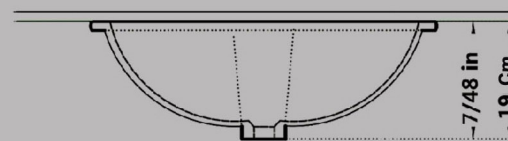

Under Counter Basin
Ellipse JUPITER

Size : 37x50