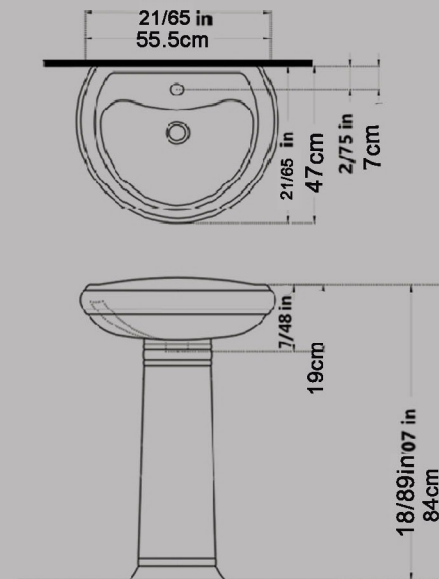

GATRIA Washbasin
With Half Pedestal
Large & Small

Size : 47X61.5
Size : 44.5X56.5

Code : GTO207
Code : GTO206

AY Washbasin With Half Pedestal Large & Small

Size : 49X60

Size : 45X51

Code : AYO107

Code : AYO204

ATAROD washbasin without pedestal

Size : 51.5x63.5

Size : 47x55.5

Size : 42x48

Size : 40x35

Code : ATO210
Code : ATO206
Code : ATO203
Code : ATO229

SATRON Washbasin
With Full Pedestal

size:46x61

size:44x55

Code:STO207

Code:STO206

**ARSITA Squatting Pan Large
Closed Rim
Ergonomic**

Size : 60x60

Code : ARO616

PORIMA Squatting Pan
Closed Rim

Size : 50x60