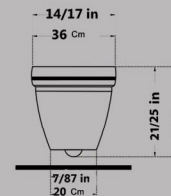

Size : 56X36

Code : JP801

ARSITA Wall Hung
With Steel Bidet Pipe
Soft Close Seat Cover

Code : ARA101 Size : 36x53

Code : ARB101 Size : 36X53

ARSITA New Closet wall hung
ARSITA New Rimless wall hung

ARSITA New One Piece Closet

With Steel Bidet Pipe

Soft Close Seat Cover

Two-Stroke Mechanism

Siphon Output Diameter 10 cm

Code : ARA501 Size : 35X67.5

AXE : 225

SATRON One Piece Closet

With Steel Bidet Pipe