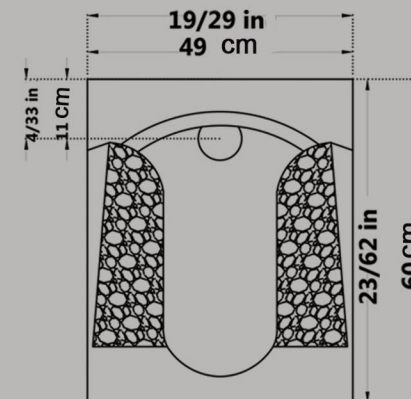

GATRIA Washbasin
With Half Pedestal
Large & Small

Size : 47X61.5
Size : 44.5X56.5

Code : GTO207
Code : GTO206

AY Washbasin With Half Pedestal Large & Small

Size : 49X60

Size : 45X51

Code : AYO107

Code : AYO204

ATAROD washbasin without pedestal

Size : 51.5x63.5

Size : 47x55.5

Size : 42x48

Size : 40x35

Code : ATO210
Code : ATO206
Code : ATO203
Code : ATO229

SATRON Washbasin
With Full Pedestal

size:46x61

size:44x55

Code:STO207

Code:STO206

**ARSITA Squatting Pan Large
Closed Rim
Ergonomic**

Size : 60x60

Code : ARO616

PORIMA Squatting Pan
Closed Rim

Size : 50x60

Code : POO617

TITAN Ergonomic great Marble Squatting Pan
Closed Rime

Size : 49x60

Code : TTM617

TITAN Squatting Pan

Marble

Small

Closed Rim