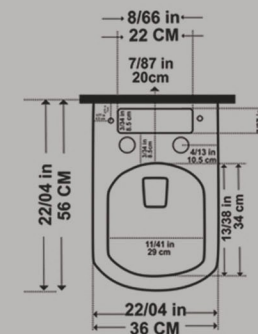

Size : 56X36

Code : JP801

ARSITA Wall Hung
With Steel Bidet Pipe
Soft Close Seat Cover

Code : ARA101 Size : 36x53

Code : ARB101 Size : 36X53

ARSITA New Closet wall hung
ARSITA New Rimless wall hung

ARSITA New One Piece Closet