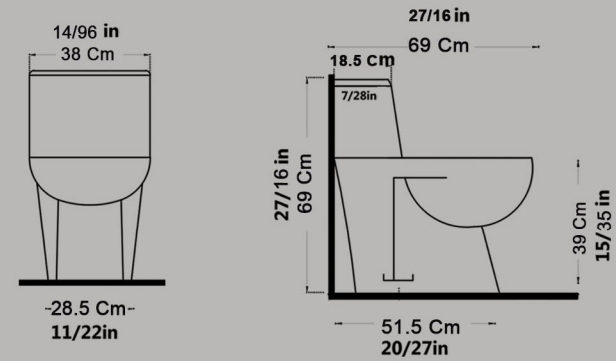

SATRON One Piece Closet

With Steel Bidet Pipe

Soft Close Seat Cover

Two-Stroke Mechanism

Siphon Output Diameter 10 cm

Code : STO501 Size : 38x69

AXE : 225