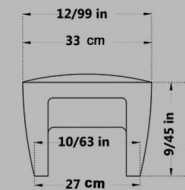

Code : AR7042

SINK With Tap Hole ARSITA

Size : 60.5X45

Code : ARO807

**SINK
With Tap Hole ARSITA**

Size : 60.5X45

Code : ARO807

Under Counter Basin
Ellipse JUPITER

Size : 37x50

Code : JPU851

Under Counter Basin
Rectangle SATRON

Size : 35x55

Code : STU852

Washbasin
For Disabled People
Rectangle PORIMA

Size : 59X55

Code : POO207

GATRIA Washbasin
With Half Pedestal
Large & Small

Size : 47X61.5
Size : 44.5X56.5

Code : GTO207
Code : GTO206

AY Washbasin With Half Pedestal Large & Small

Size : 49X60

Size : 45X51

Code : AYO107

Code : AYO204

ATAROD washbasin without pedestal

Size : 51.5x63.5

Size : 47x55.5

Size : 42x48

Size : 40x35

Code : ATO210
Code : ATO206
Code : ATO203
Code : ATO229

SATRON Washbasin
With Full Pedestal

size:46x61