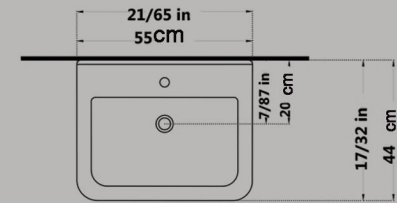

GATRIA Washbasin
With Half Pedestal
Large & Small

Size : 47X61.5
Size : 44.5X56.5

Code : GTO207
Code : GTO206

AY Washbasin With Half Pedestal Large & Small

Size : 49X60

Size : 45X51

Code : AYO107

Code : AYO204

ATAROD washbasin without pedestal

Size : 51.5x63.5

Size : 47x55.5

Size : 42x48

Size : 40x35

Code : ATO210
Code : ATO206
Code : ATO203
Code : ATO229

SATRON Washbasin
With Full Pedestal

size:46x61

size:44x55

Code:STO207

Code:STO206

**ARSITA Squatting Pan Large
Closed Rim
Ergonomic**

Size : 60x60

Code : ARO616

PORIMA Squatting Pan
Closed Rim

Size : 50x60