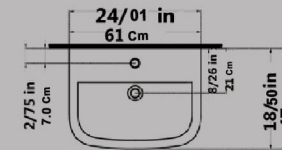

Size : 37x50

Code : JPU851

Under Counter Basin
Rectangle SATRON

Size : 35x55

Code : STU852

Washbasin
For Disabled People
Rectangle PORIMA

Size : 59X55

Code : POO207

GATRIA Washbasin
With Half Pedestal
Large & Small

Size : 47X61.5
Size : 44.5X56.5

Code : GTO207
Code : GTO206

AY Washbasin With Half Pedestal Large & Small

Size : 49X60

Size : 45X51

Code : AYO107

Code : AYO204

ATAROD washbasin without pedestal

Size : 51.5x63.5

Size : 47x55.5

Size : 42x48

Size : 40x35

Code : ATO210
Code : ATO206
Code : ATO203
Code : ATO229

SATRON Washbasin
With Full Pedestal

size:46x61