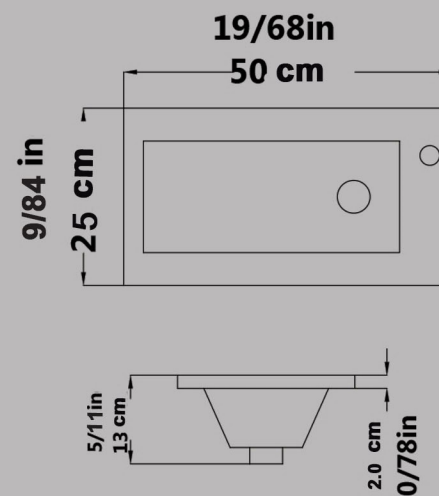

19/29in
49cm

Code:MI803

Top Counter Basin MAYA
Without Tap Hole
Built in

Size : 41X34

Code : MAY811

Top Counter Basin Rectagle SIMPLE
Without Tap Hole
Built in

Size : 36.5x52.5

Code :SAD7821

Top Counter Basin Square SIMPLE
Without Tap Hole
Built in

Size : 36X36

Code : SAD7839

**Wash Basin
Corner AY
With Tap Hole**

Size : 36x36

Code : AYO226

Wash Stands
Rectangle ARAMIS
With Tap Hole

Size : 50x27