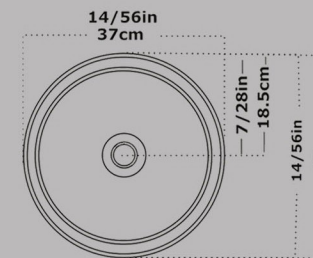

**Top Counter Basin MG 60
Without Tap Hole
Built in**

Size : 61.5x40

Code : GM827

**Top Counter Basin BOAT
Without Tap Hole
Built in**

Size : 58.5X36

Code : BOA811

Top Counter Basin Rectangle G.S.F
Without Tap Hole
Built in

Size : 50X39

Code:GSF2204

Top Counter Basin Circle G.S.F
Without Tap Hole
Built in

Size : 37X37

Code : GSF2529

Top Counter Basin Triangle ASOO
Without Tap Hole
Built in

Size : 47X40

Code : ASO841

Top Counter Basin Square ASOO
Without Tap Hole
Built in

Size : 37x37

Code:ASO832

Top Counter Basin Rectangle HOMA
With Tap Hole
Built in

Size : 52.5X36

20/66 in
52.5 Cm

Code : HOT821

Top Counter Basin Square HOMA
With Tap Hole
Built in