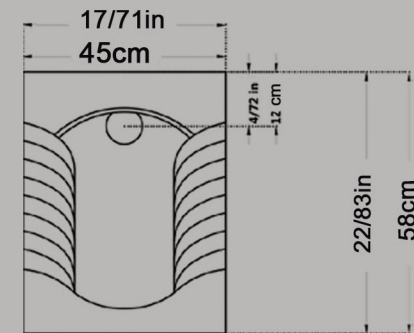

URANUS Dished Squatting Pan

Open Rim

Size : 42x54

Code : ORO620

ARSITA Squatting pan
Small

Open Rim
Ergonomic

Size : 43x56

Code : ARO627

ARSITA Close Dished Squatting pan

Closed Rim

Ergonomic

Size : 43x56

Code : ARO631

ARSITA Close Squatting pan

Closed Rim

Ergonomic

Size : 43x56

Code : ARO628

GATRIA Squatting Pan

Larg

Closed Rim

Ergonomic

Size : 50x60

Code : GTO616

GATRIA Squatting Pan

Small

Closed Rim

Ergonomic

Size : 45x58

Code : GTO615

D.K.M squatting pan

Size : 45x59