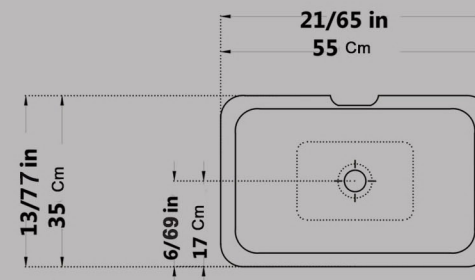

Size : 37x50

Code : JPU851

Under Counter Basin
Rectangle SATRON

Size : 35x55

Code : STU852

Washbasin
For Disabled People
Rectangle PORIMA

Size : 59X55

Code : POO207

GATRIA Washbasin
With Half Pedestal
Large & Small

Size : 47X61.5
Size : 44.5X56.5

Code : GTO207
Code : GTO206

AY Washbasin With Half Pedestal Large & Small

Size : 49X60

Size : 45X51

Code : AYO107

Code : AYO204