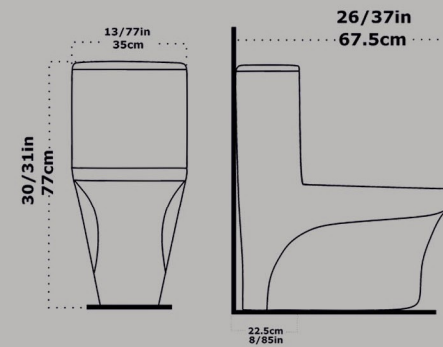

Size : 56X36

Code : JP801

ARSITA Wall Hung
With Steel Bidet Pipe
Soft Close Seat Cover

Code : ARA101 Size : 36x53

Code : ARB101 Size : 36X53

ARSITA New Closet wall hung
ARSITA New Rimless wall hung

ARSITA New One Piece Closet

With Steel Bidet Pipe

Soft Close Seat Cover

Two-Stroke Mechanism

Siphon Output Diameter 10 cm

Code : ARA501 Size : 35X67.5

AXE : 225

SATRON One Piece Closet

With Steel Bidet Pipe

Soft Close Seat Cover

Two-Stroke Mechanism

Siphon Output Diameter 10 cm

Code : STO501 Size : 38x69

AXE : 225

JUPITER One Piece Closet
With Steel Bidet Pipe
Soft Close Seat Cover
Two-Stroke Mechanism
Siphon Output Diameter 10 cm