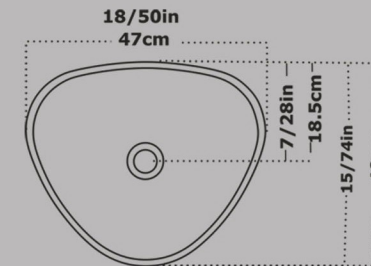

**Top Counter Basin MG 60
Without Tap Hole
Built in**

Size : 61.5x40

Code : GM827

**Top Counter Basin BOAT
Without Tap Hole
Built in**

Size : 58.5X36

Code : BOA811

Top Counter Basin Rectangle G.S.F
Without Tap Hole
Built in

Size : 50X39

Code:GSF2204

Top Counter Basin Circle G.S.F
Without Tap Hole
Built in

Size : 37X37

Code : GSF2529

Top Counter Basin Triangle ASOO
Without Tap Hole
Built in

Size : 47X40

Code : ASO841

Top Counter Basin Square ASOO
Without Tap Hole
Built in

Size : 37x37

Code:ASO832

Top Counter Basin Rectangle HOMA
With Tap Hole
Built in

Size : 52.5X36

20/66 in
52.5 Cm

Code : HOT821

Top Counter Basin Square HOMA
With Tap Hole
Built in