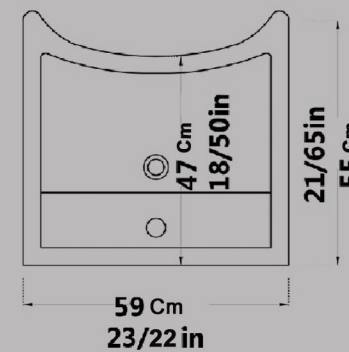

Code : AR7042

SINK With Tap Hole ARSITA

Size : 60.5X45

Code : ARO807

**SINK
With Tap Hole ARSITA**

Size : 60.5X45

Code : ARO807

Under Counter Basin
Ellipse JUPITER

Size : 37x50

Code : JPU851

Under Counter Basin
Rectangle SATRON

Size : 35x55

Code : STU852

Washbasin
For Disabled People
Rectangle PORIMA

Size : 59X55

Code : POO207

GATRIA Washbasin
With Half Pedestal
Large & Small

Size : 47X61.5
Size : 44.5X56.5

Code : GTO207
Code : GTO206

AY Washbasin With Half Pedestal Large & Small

Size : 49X60

Size : 45X51

Code : AYO107

Code : AYO204

ATAROD washbasin without pedestal

Size : 51.5x63.5

Size : 47x55.5

Size : 42x48

Size : 40x35

Code : ATO210
Code : ATO206
Code : ATO203
Code : ATO229

SATRON Washbasin
With Full Pedestal

size:46x61