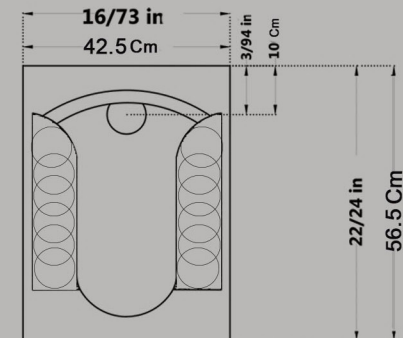

Size : 42.5x56.5

Code : TTM618

TITAN Striated Squatting Pan

Closed Rim

Large Ergonomic

Size : 49x60

Code : TTW615

TITAN Small Striated Squatting pan

Closed Rim

size : 42.5x56.5

Code : TTW618

TITAN Olympic Squatting Pan

Closed Rim

Large Ergonomic

Size : 49x60

Code : TT1617

TITAN Small Olympic Squatting Pan

Closed Rim

Size : 42.5x56.5

Code : TT1618

URANUS Flat Squatting Pan

Open Rim

Size : 42x54

Code : ORO619

URANUS Dished Squatting Pan

Open Rim

Size : 42x54

Code : ORO620

ARSITA Squatting pan
Small

Open Rim
Ergonomic

Size : 43x56

Code : ARO627