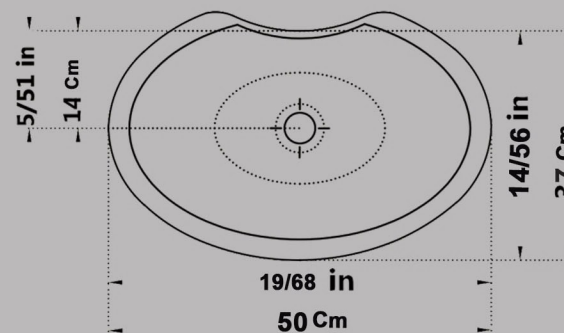

Under Counter Basin
Ellipse JUPITER

Size : 37x50