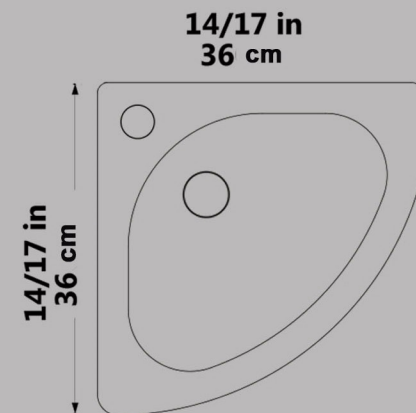

Code : GSF826

**Top Counter Basin Hexagon MITRA
With Tap Hole
Built in**

Size : 41X49

19/29in

49cm

Code:MI154

**Top Counter Basin Hexagon MITRA
Without Tap Hole
Built in**

Size : 41X49

19/29in
49cm

Code:MI803

Top Counter Basin MAYA
Without Tap Hole
Built in

Size : 41X34

Code : MAY811

Top Counter Basin Rectagle SIMPLE
Without Tap Hole
Built in

Size : 36.5x52.5

Code :SAD7821

Top Counter Basin Square SIMPLE
Without Tap Hole
Built in

Size : 36X36

Code : SAD7839

**Wash Basin
Corner AY
With Tap Hole**

Size : 36x36

Code : AYO226

Wash Stands
Rectangle ARAMIS
With Tap Hole

Size : 50x27