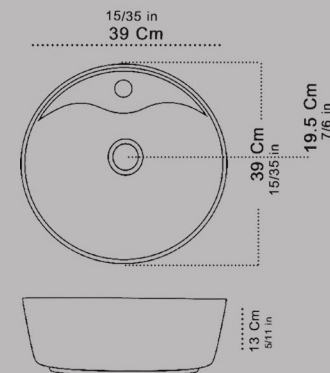

Top Counter Basin Square ASOO
Without Tap Hole
Built in

Size : 37x37

Code:ASO832

Top Counter Basin Rectangle HOMA
With Tap Hole
Built in

Size : 52.5X36

20/66 in
52.5 Cm

Code : HOT821

Top Counter Basin Square HOMA
With Tap Hole
Built in

Size : 35X35

14/17 in
36 Cm

Code : HOT831

Top Counter Basin Ellipse HOMA
With Tap Hole
Built in

Size : 55.5X39.5

21/85 in
55.5 Cm

Code : HOT811

Top Counter Basin Circle HOMA
With Tap Hole
Built in

Size : 39X39

Code : HOT851

Top Counter Basin Ellipse JUPITER
With Tap Hole
Built in

Size : 55.5X39.5

Code : JPN811

Top Counter Basin Ellipse JUPITER
Without Tap Hole
Built in

Size : 55.5x39.5

Code : JPN881