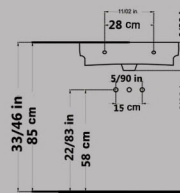

Size : 37x50

Code : JPU851

Under Counter Basin
Rectangle SATRON

Size : 35x55

Code : STU852

Washbasin
For Disabled People
Rectangle PORIMA

Size : 59X55

Code : POO207

GATRIA Washbasin
With Half Pedestal
Large & Small

Size : 47X61.5
Size : 44.5X56.5

Code : GTO207
Code : GTO206

AY Washbasin With Half Pedestal Large & Small

Size : 49X60

Size : 45X51

Code : AYO107

Code : AYO204