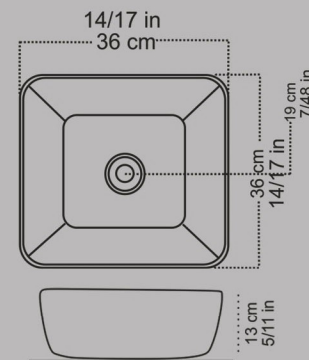

Code : GSF826

**Top Counter Basin Hexagon MITRA
With Tap Hole
Built in**

Size : 41X49

19/29in

49cm

Code:MI154

**Top Counter Basin Hexagon MITRA
Without Tap Hole
Built in**

Size : 41X49

19/29in
49cm

Code:MI803

Top Counter Basin MAYA
Without Tap Hole
Built in

Size : 41X34

Code : MAY811

Top Counter Basin Rectagle SIMPLE
Without Tap Hole
Built in

Size : 36.5x52.5

Code :SAD7821

Top Counter Basin Square SIMPLE
Without Tap Hole
Built in

Size : 36X36

Code : SAD7839

**Wash Basin
Corner AY
With Tap Hole**

Size : 36x36

Code : AYO226

Wash Stands
Rectangle ARAMIS
With Tap Hole

Size : 50x27