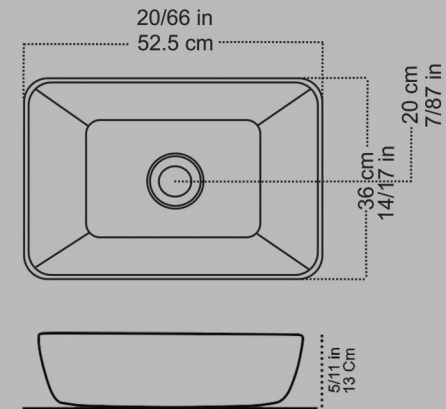

Code : GSF826

**Top Counter Basin Hexagon MITRA
With Tap Hole
Built in**

Size : 41X49

19/29in

49cm

Code:MI154

**Top Counter Basin Hexagon MITRA
Without Tap Hole
Built in**

Size : 41X49

19/29in
49cm

Code:MI803

Top Counter Basin MAYA
Without Tap Hole
Built in

Size : 41X34

Code : MAY811

Top Counter Basin Rectagle SIMPLE
Without Tap Hole
Built in

Size : 36.5x52.5

Code :SAD7821

Top Counter Basin Square SIMPLE
Without Tap Hole
Built in

Size : 36X36

Code : SAD7839

**Wash Basin
Corner AY
With Tap Hole**

Size : 36x36

Code : AYO226

Wash Stands
Rectangle ARAMIS
With Tap Hole

Size : 50x27