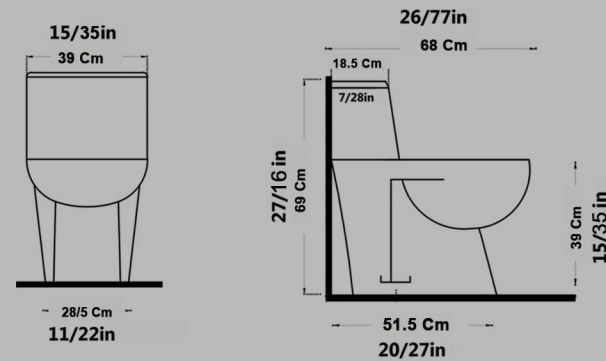

GATRIA One Piece Closet

With Steel Bidet Pipe

Soft Close Seat Cover

Two-Stroke Mechanism

Siphon Output Diameter 10 cm

Code : GTO501 Size : 39x68

AXE : 225