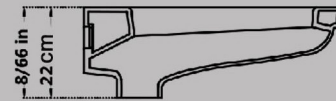

size:44x55

Code:STO207

Code:STO206

**ARSITA Squatting Pan Large
Closed Rim
Ergonomic**

Size : 60x60

Code : ARO616

PORIMA Squatting Pan
Closed Rim

Size : 50x60