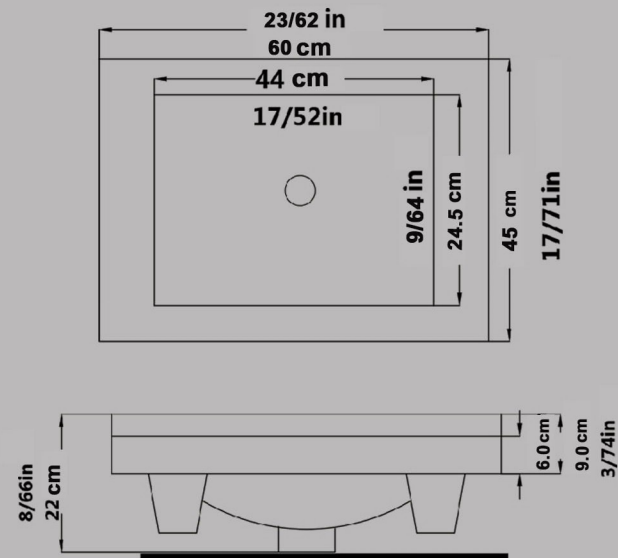

SINK With Tap Hole ARSITA

Size : 60.5X45