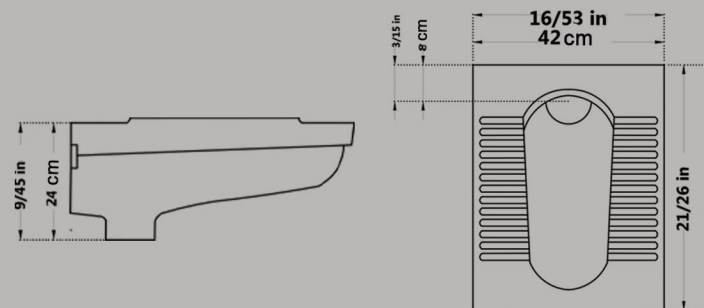

Closed Rim

size : 42.5x56.5

Code : TTW618

TITAN Olympic Squatting Pan

Closed Rim

Large Ergonomic

Size : 49x60

Code : TT1617

TITAN Small Olympic Squatting Pan

Closed Rim

Size : 42.5x56.5

Code : TT1618

URANUS Flat Squatting Pan

Open Rim

Size : 42x54

Code : ORO619

URANUS Dished Squatting Pan

Open Rim

Size : 42x54

Code : ORO620

ARSITA Squatting pan
Small

Open Rim
Ergonomic

Size : 43x56

Code : ARO627