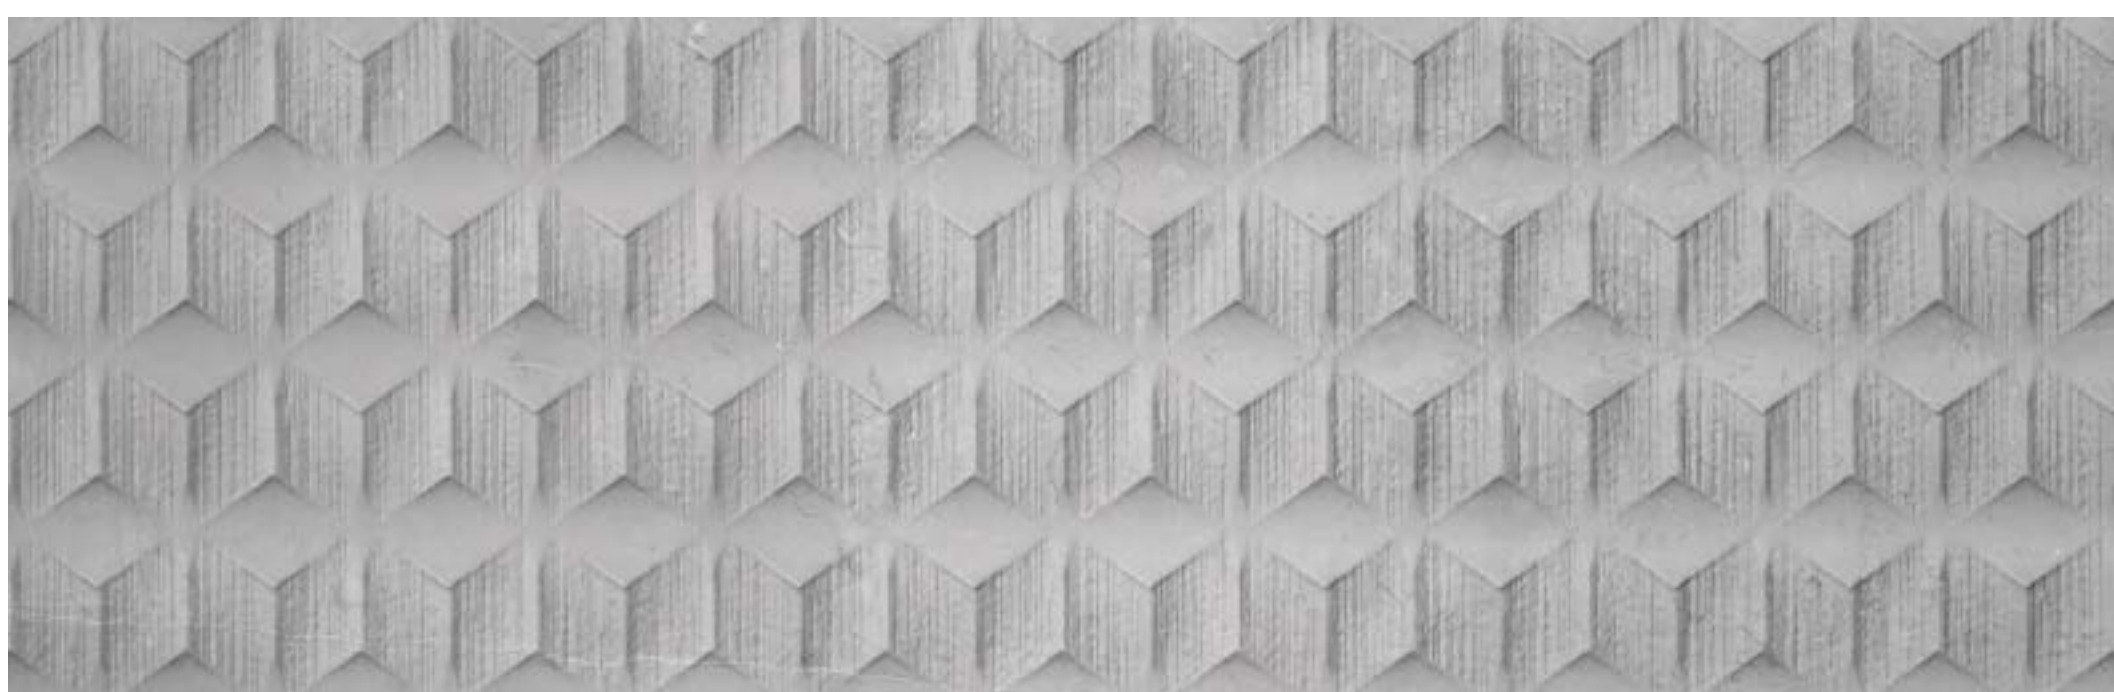

ASPEN / Light & dark gray

ASPEN
LIGHT & DARK GRAY
30×90cm / MATT GLAZED
WHITE BODY / RECTIFIED
WALL TILE / RUSTIC
5 DIFFERENT FACES

ASPEN Rustic Light Gray 30×90

ASPEN Flat Light Gray 30×90

ASPEN Rustic Dark Gray 30×90