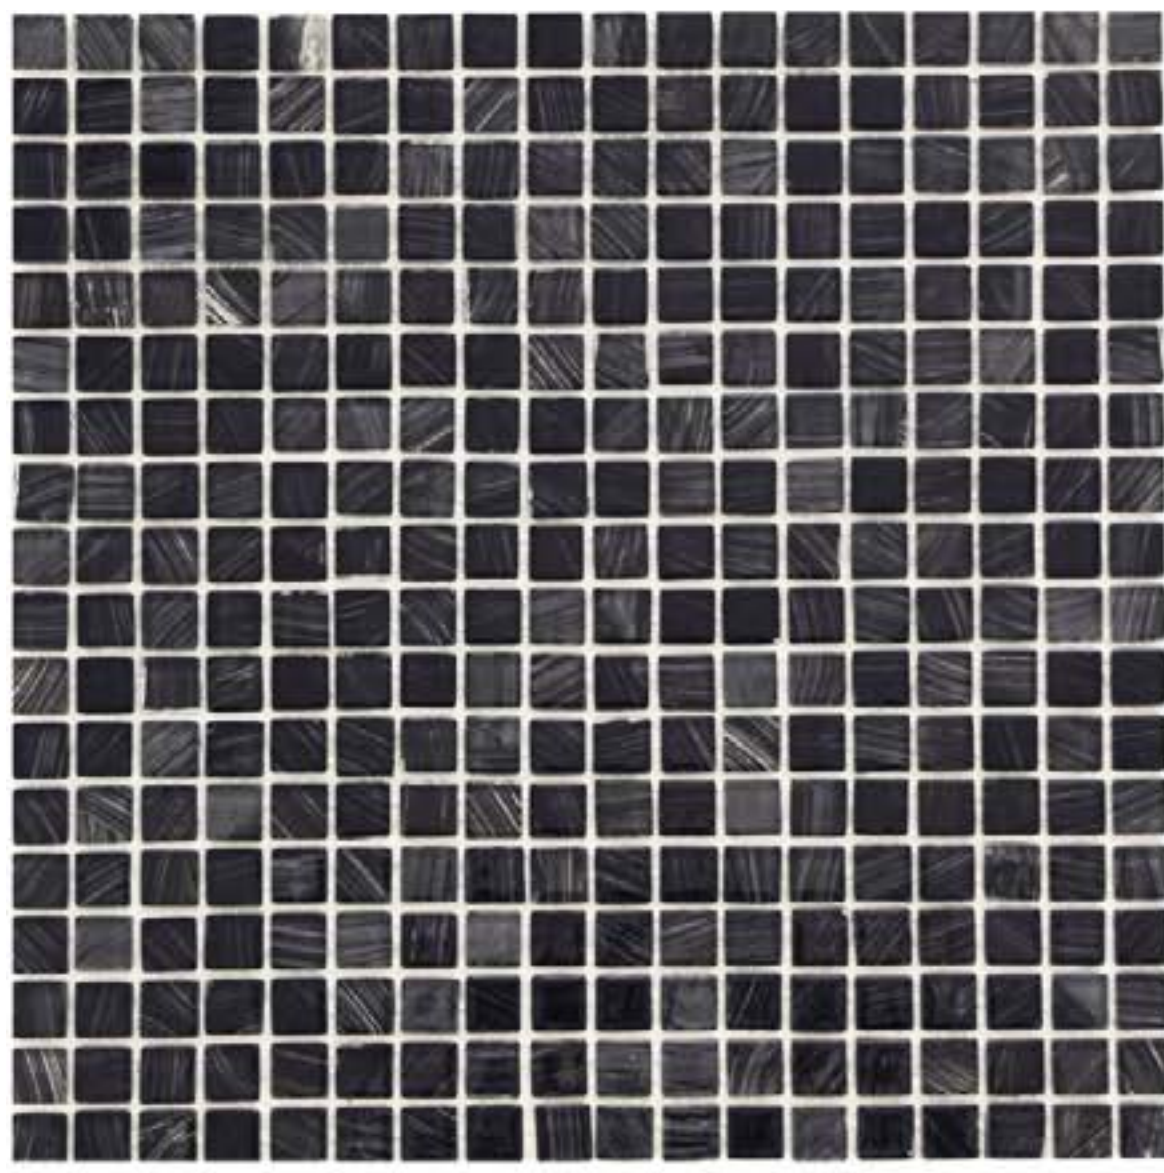

Mosaic Glass

ST30

Size: 15x15MM
Sheet: 300x300MM
Color: Black

Mosaic Glass

ST31

Size: 25x25MM
Sheet: 300x300MM
Color: Black

Mosaic Glass

ST35