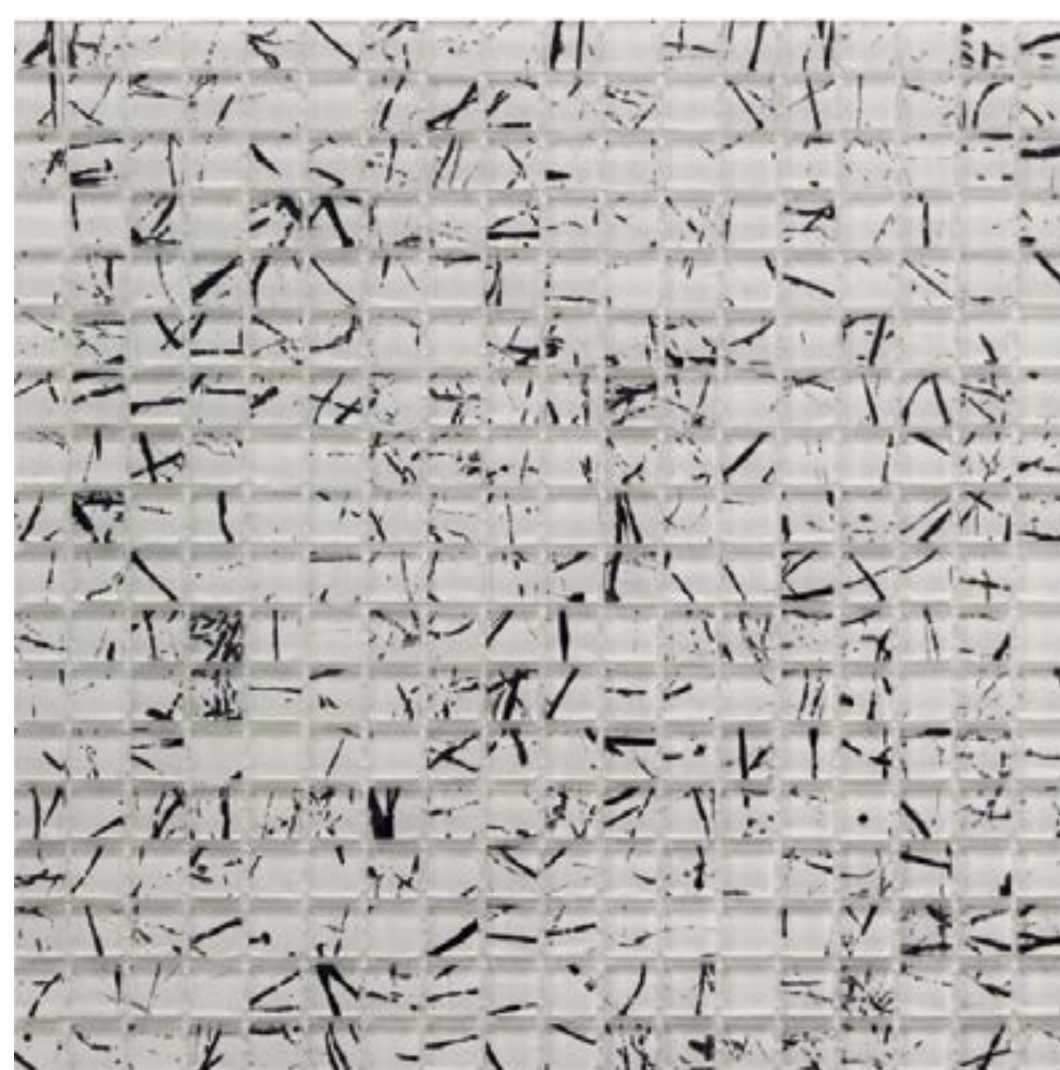

Mosaic Glass

ST26

Size: 15x15MM

Sheet: 300x300MM

Color: White