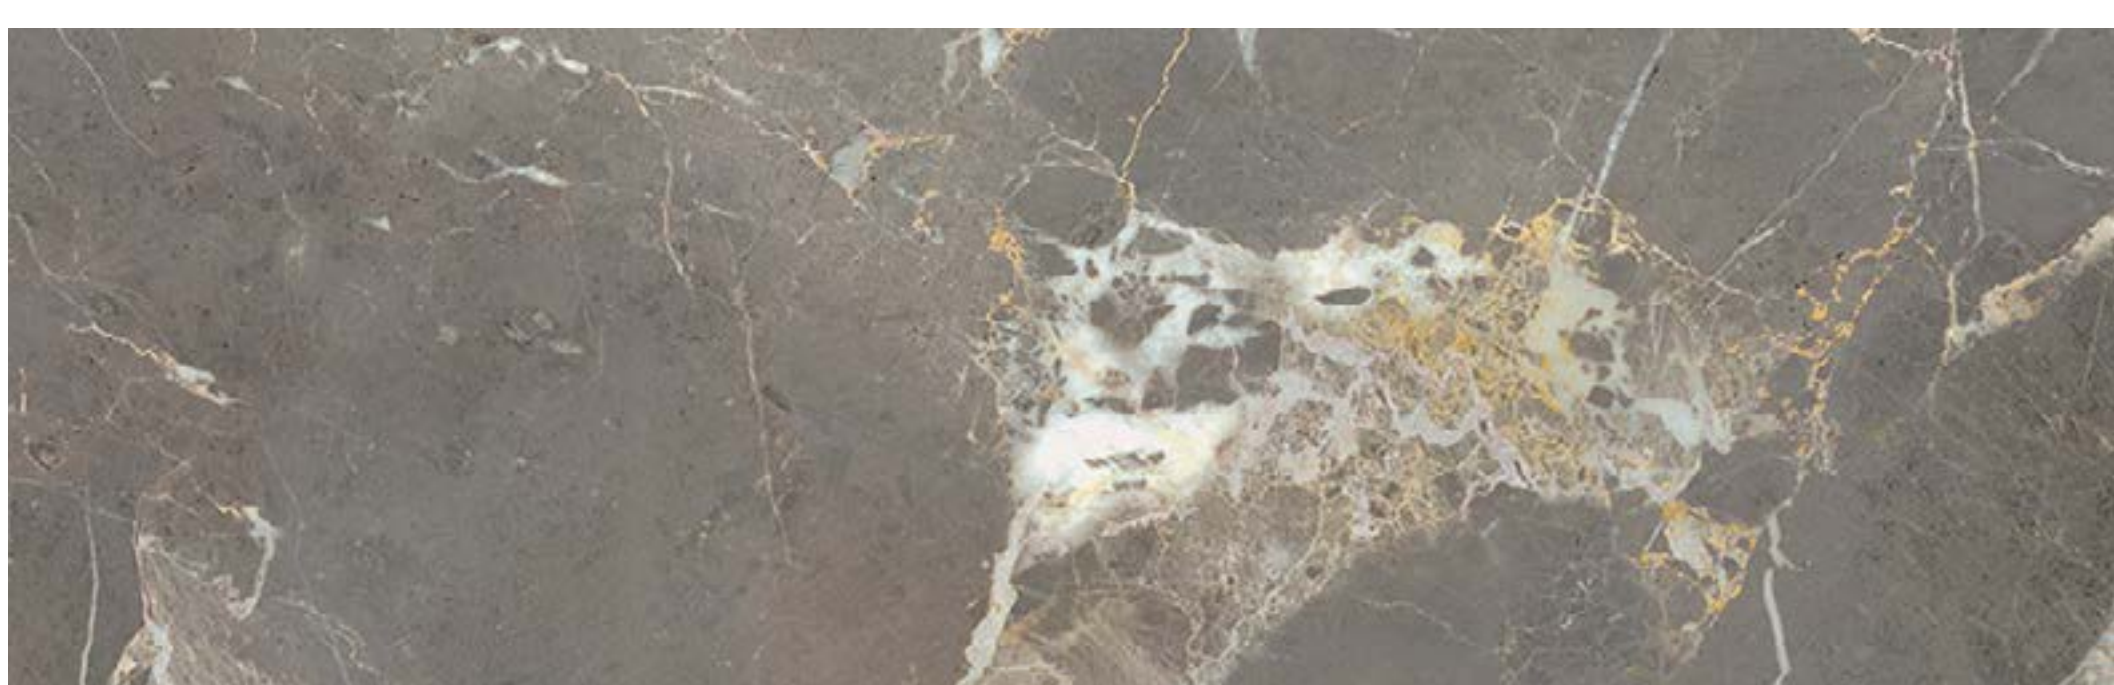

Georgio / Flat / Dark Gray