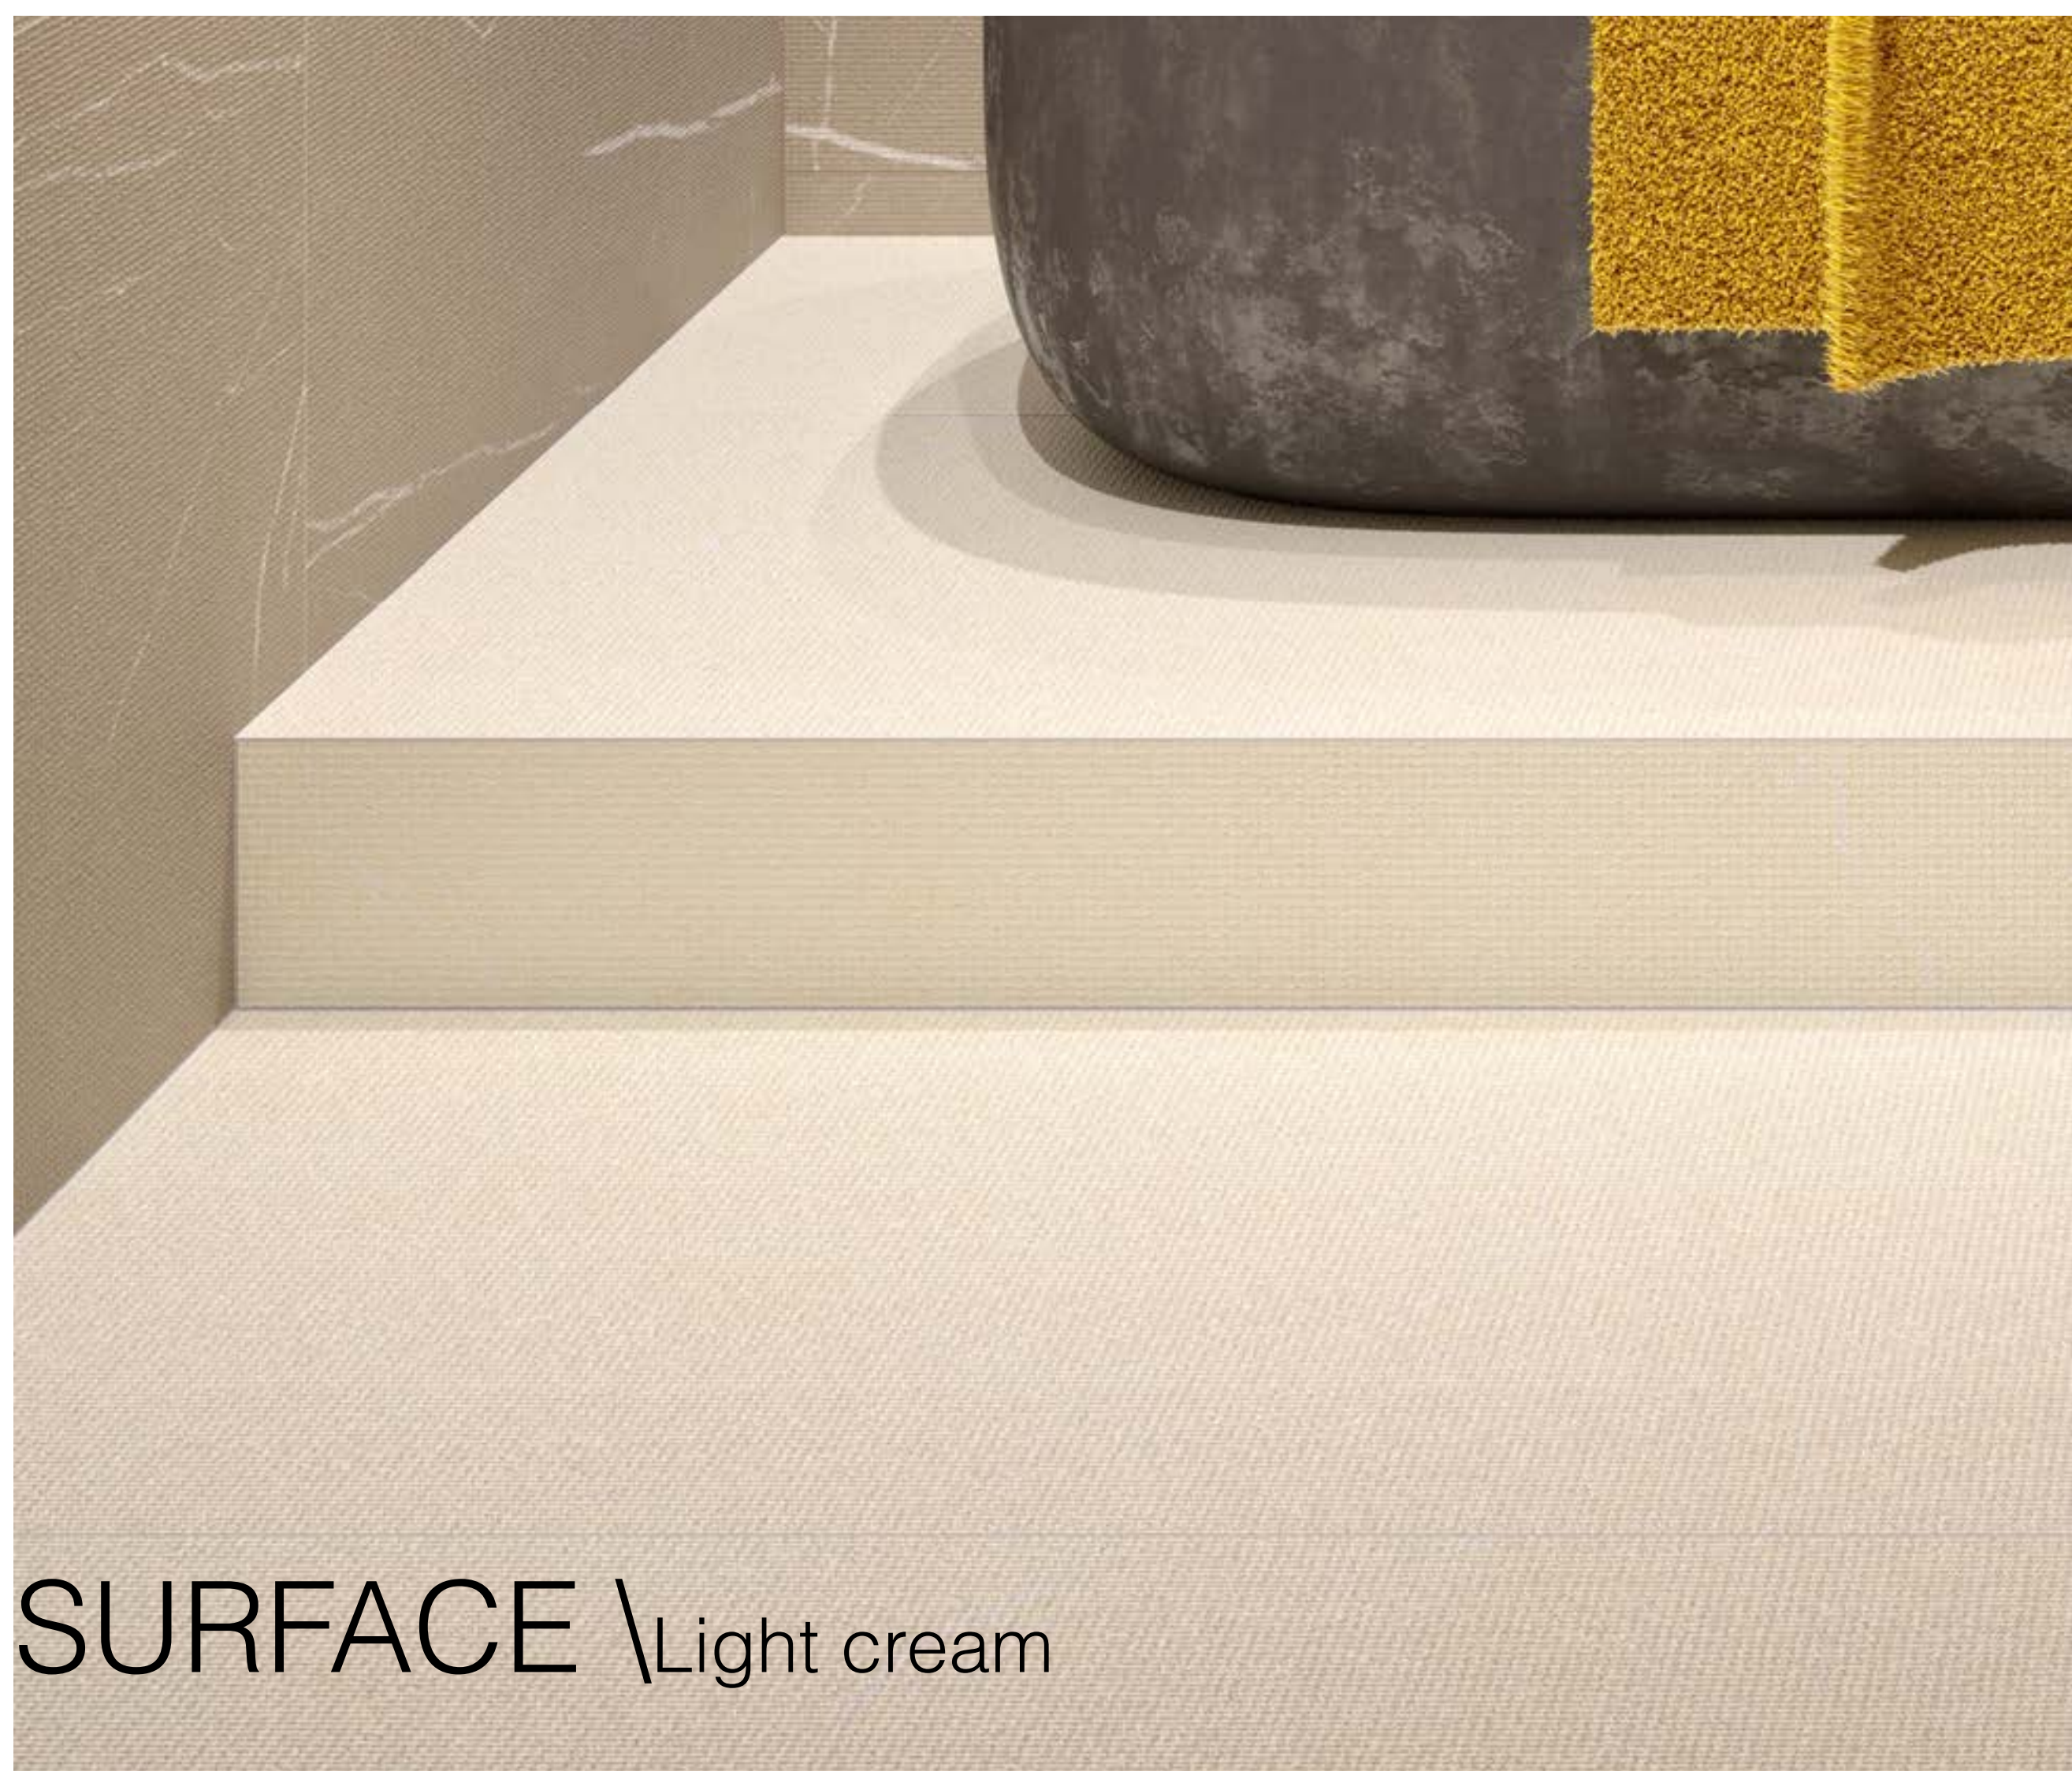

SURFACE \ Light cream