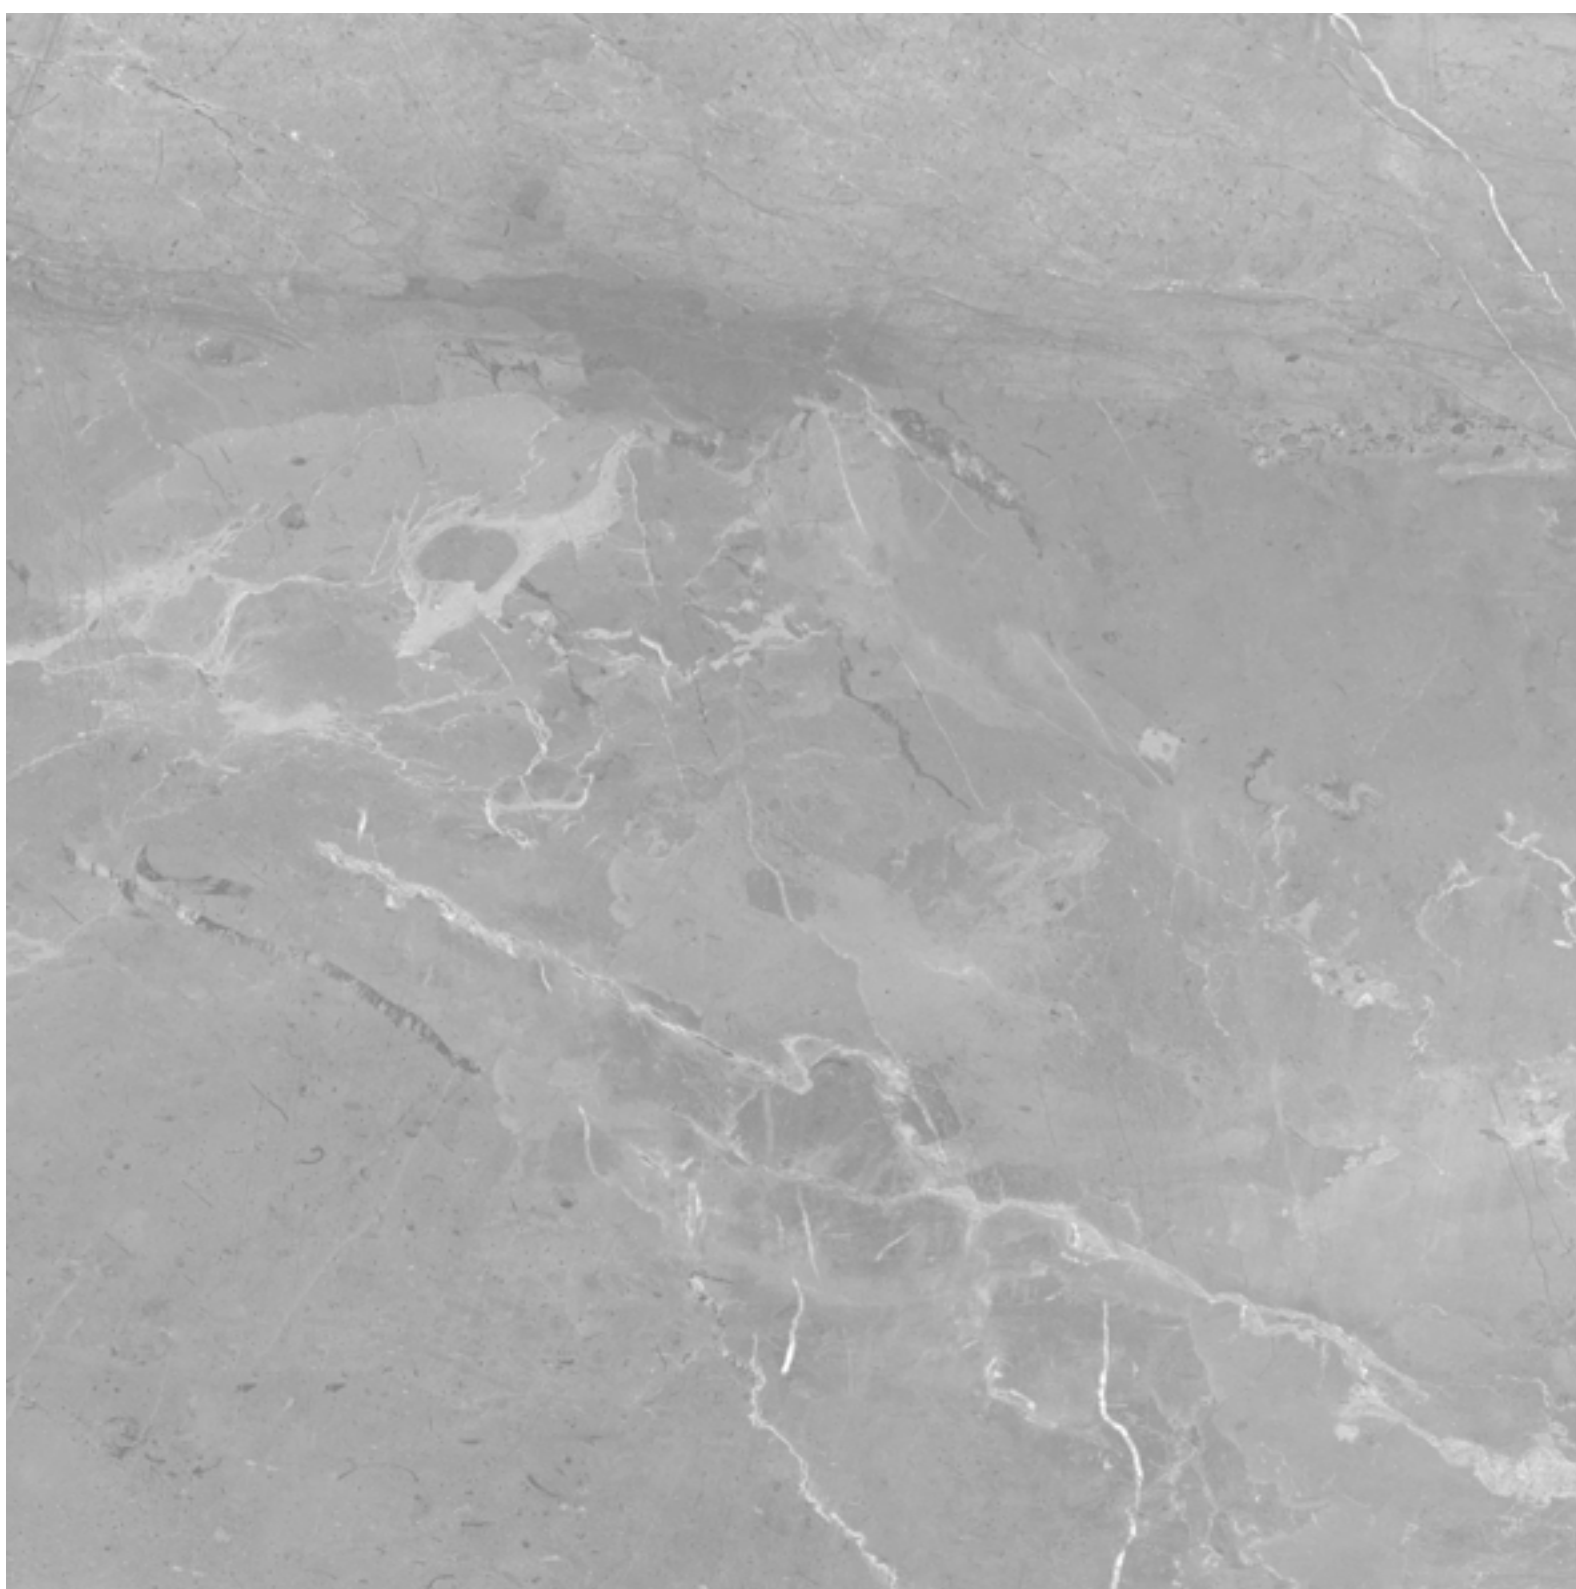

LARGO
GRAY
100×100cm / POLISHED
WHITE BODY / RECTIFIED
PORCELAIN / FLAT
3 DIFFERENT FACES