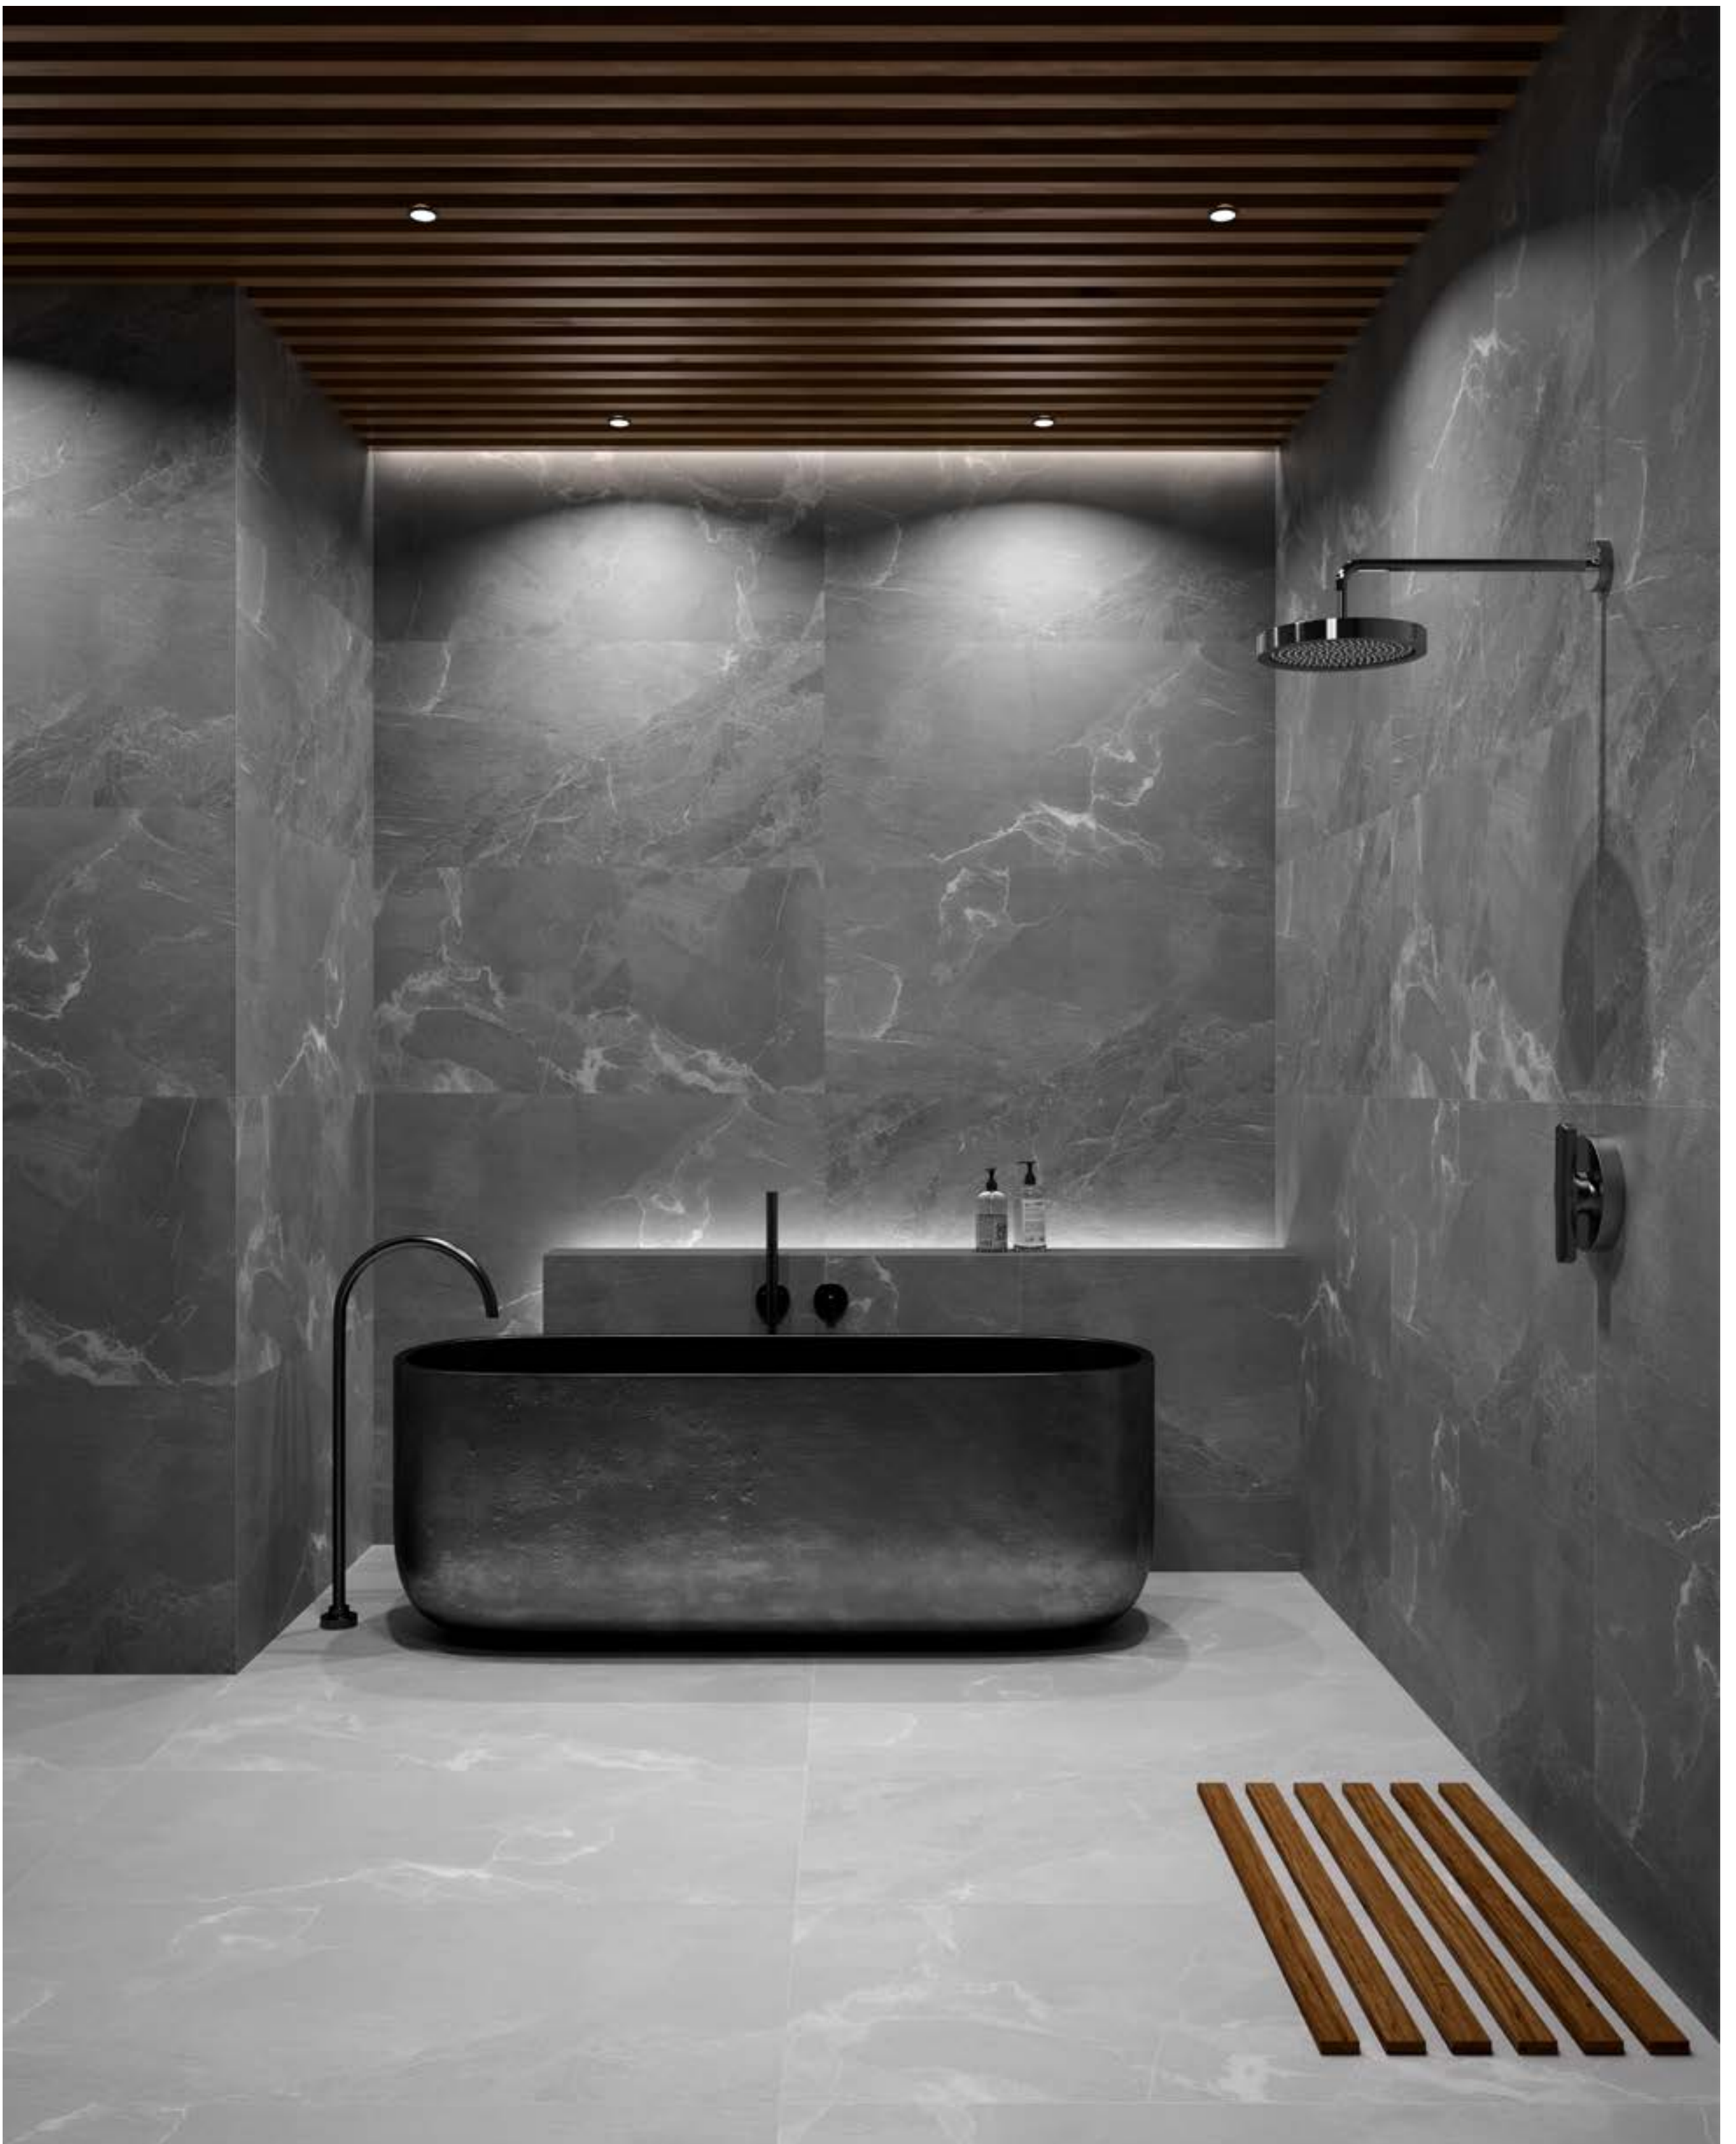

ICON

60x120 cm

ICON
BLACK & WHITE
60x120cm / POLISHED
WHITE BODY / RECTIFIED
PORCELAIN / FLAT
3 DIFFERENT FACES

KAURI

60x120 cm

KAURI \ Dark Gray

KAURI
DARK GRAY
60×120cm / POLISHED
WHITE BODY / RECTIFIED
PORCELAIN / FLAT
4 DIFFERENT FACES