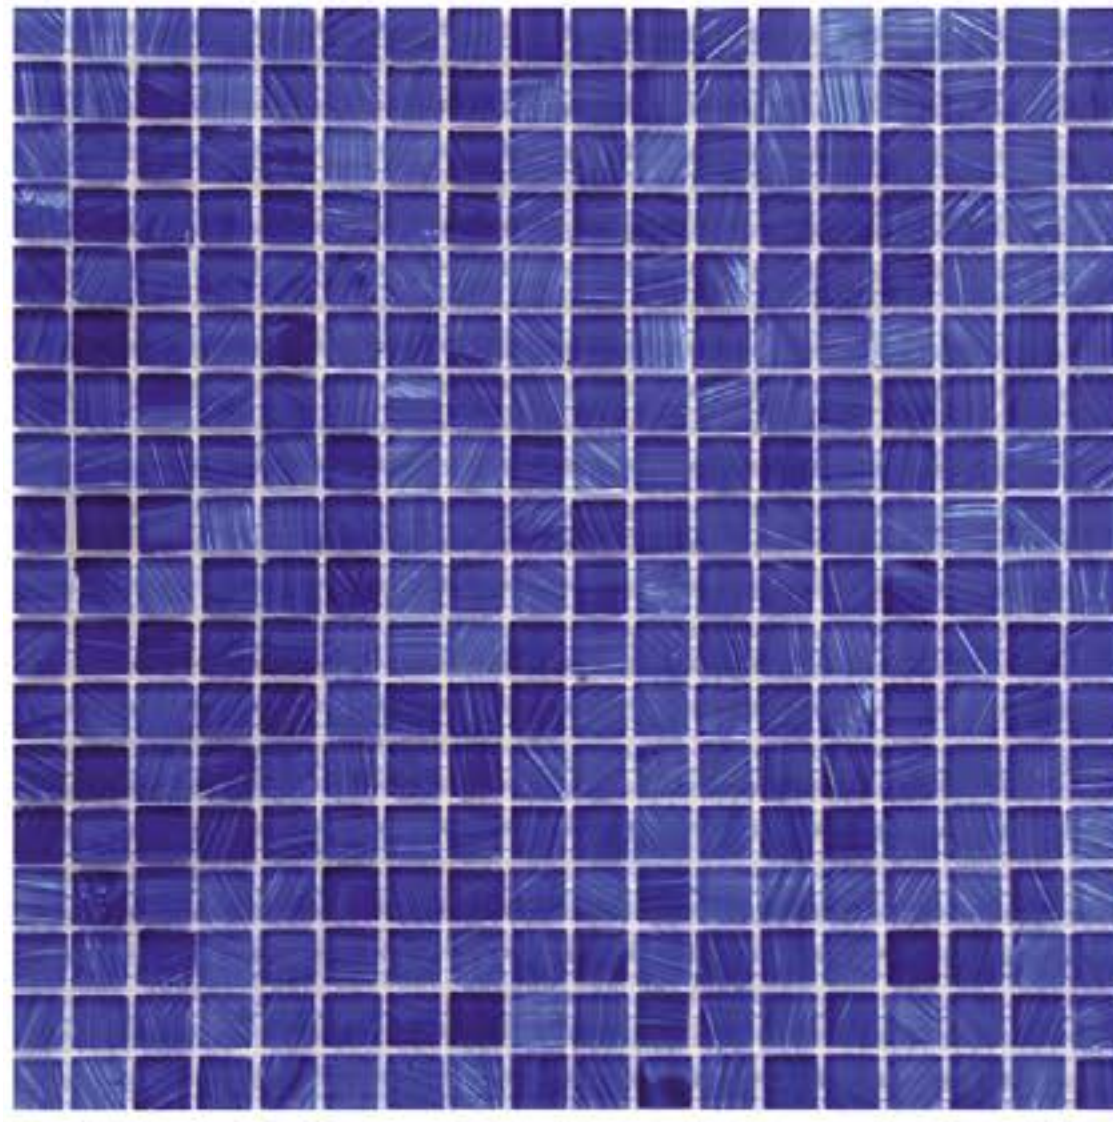

Mosaic Glass

ST30

Size: 15x15MM
Sheet: 300x300MM
Color: Black

Mosaic Glass

ST31

Size: 25x25MM
Sheet: 300x300MM
Color: Black

Mosaic Glass

ST35