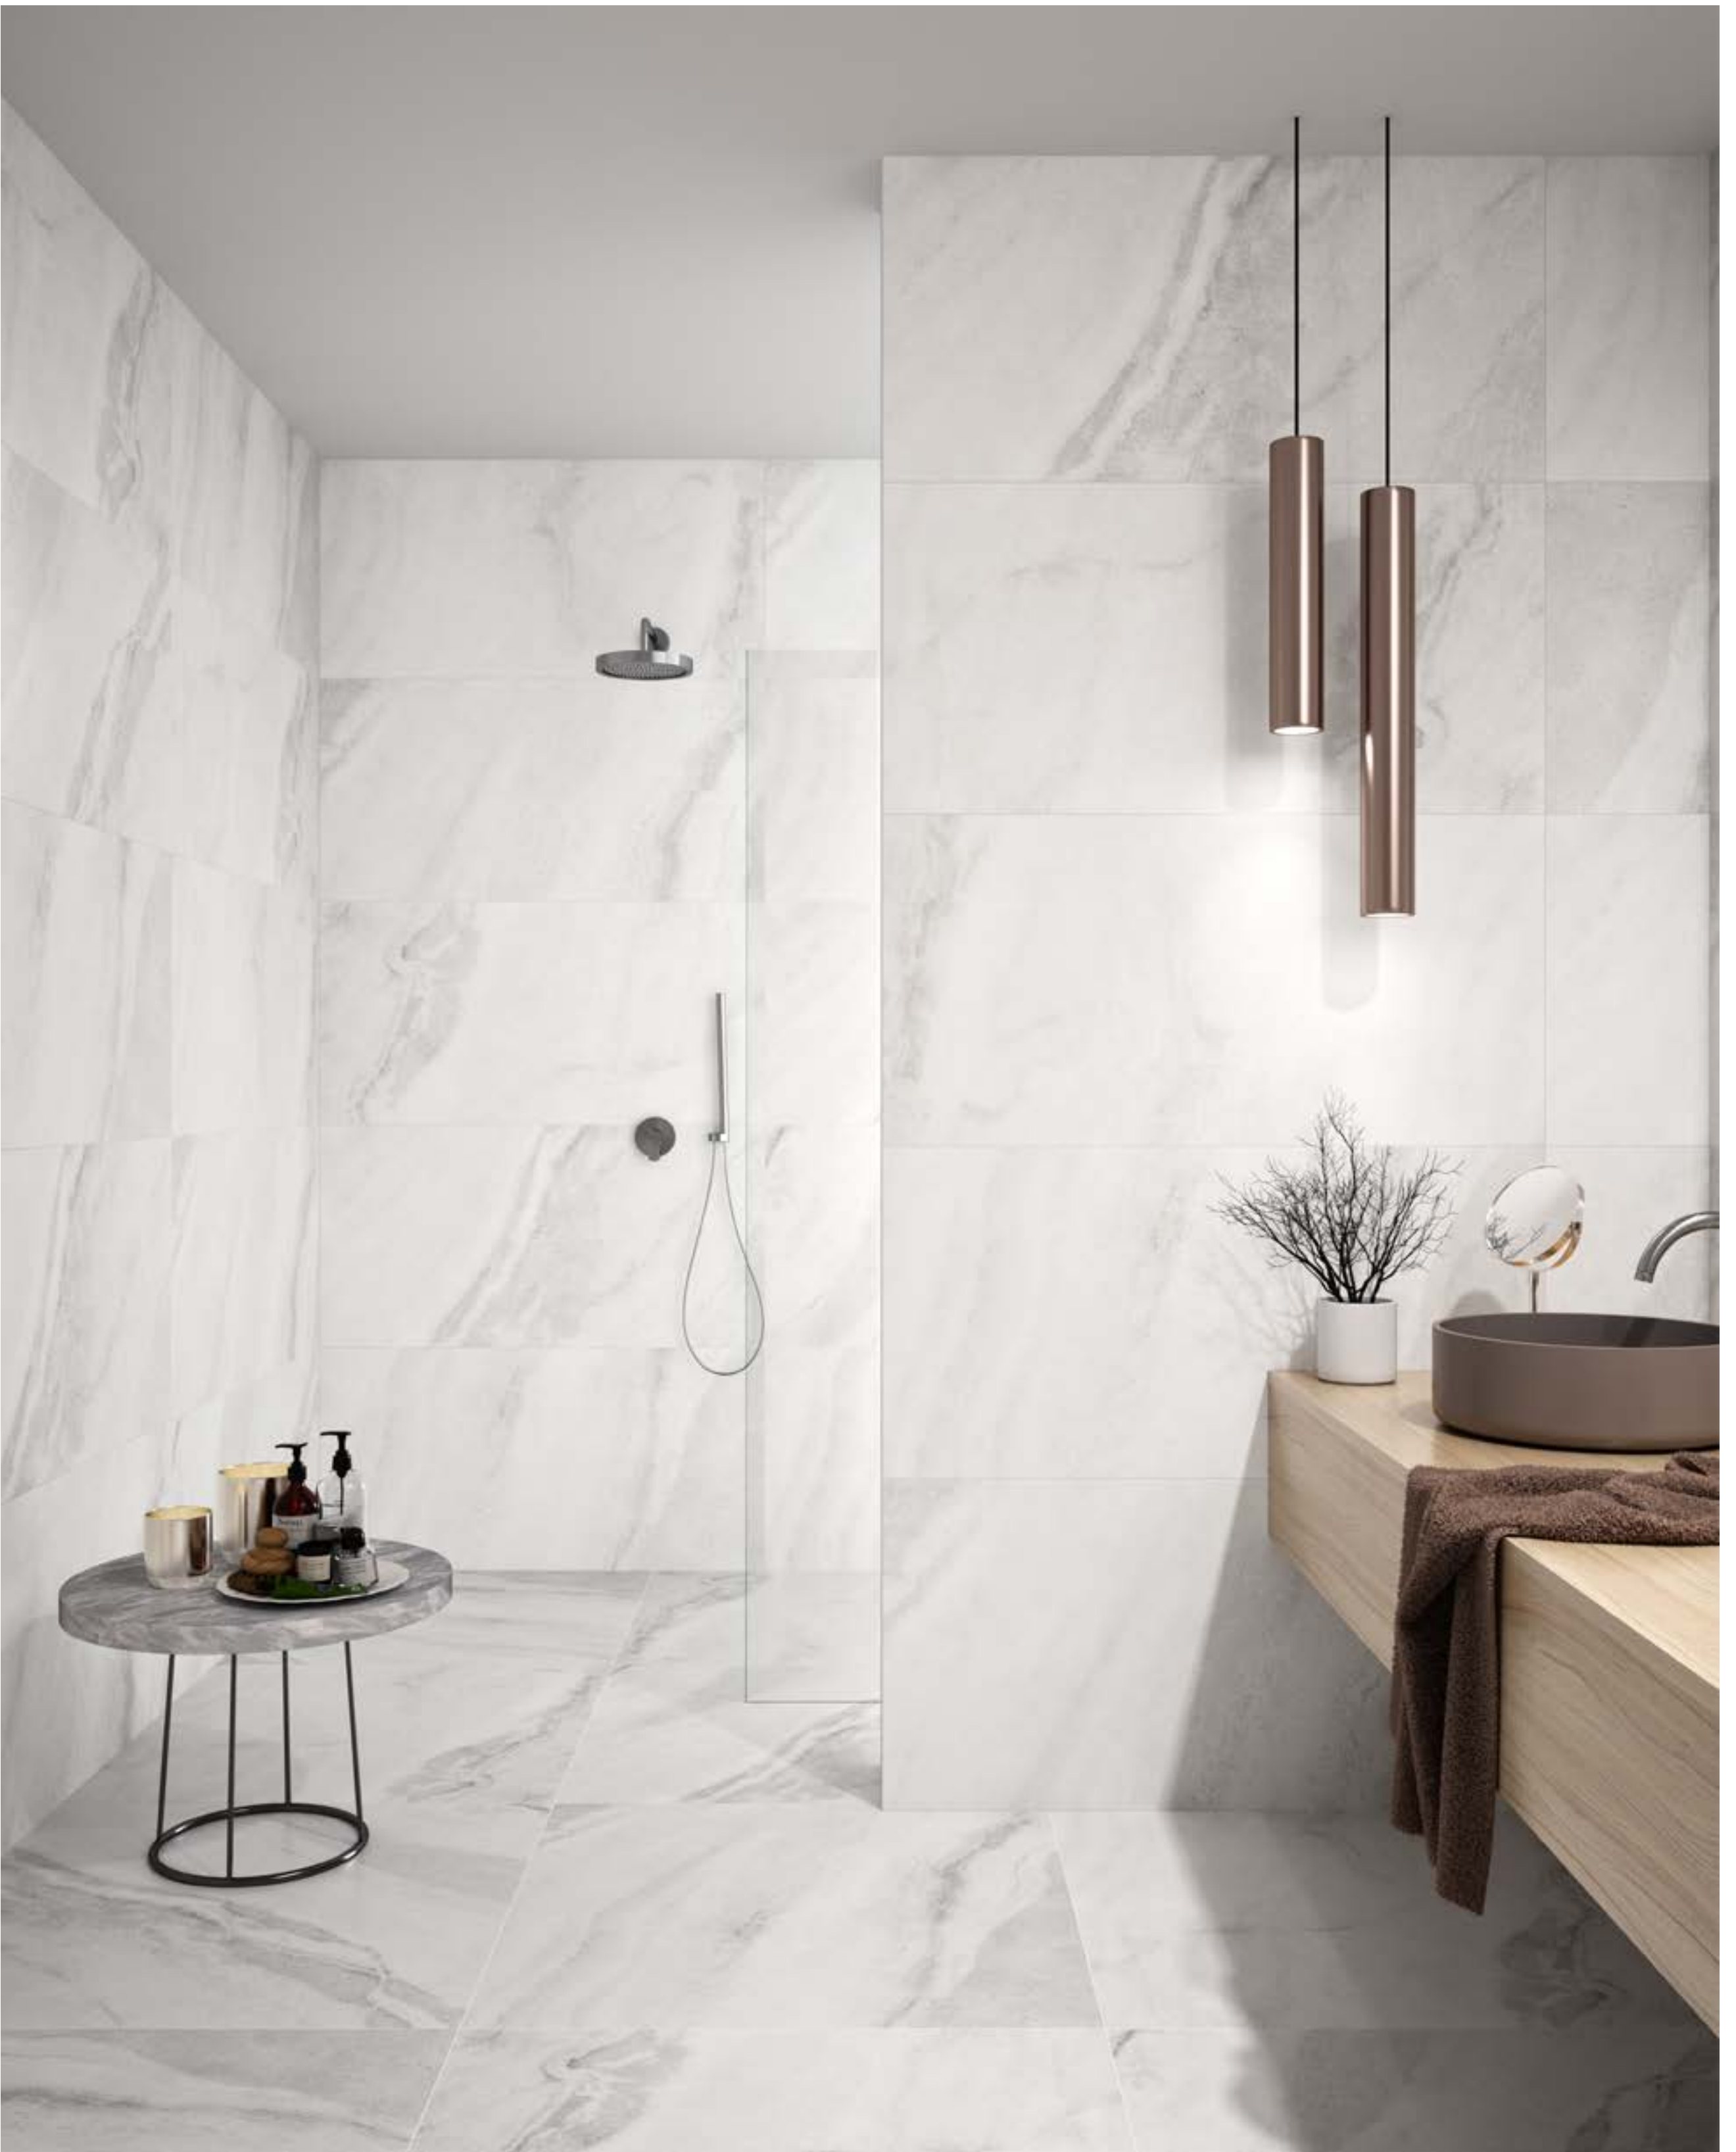

HABLUT

60x120 cm