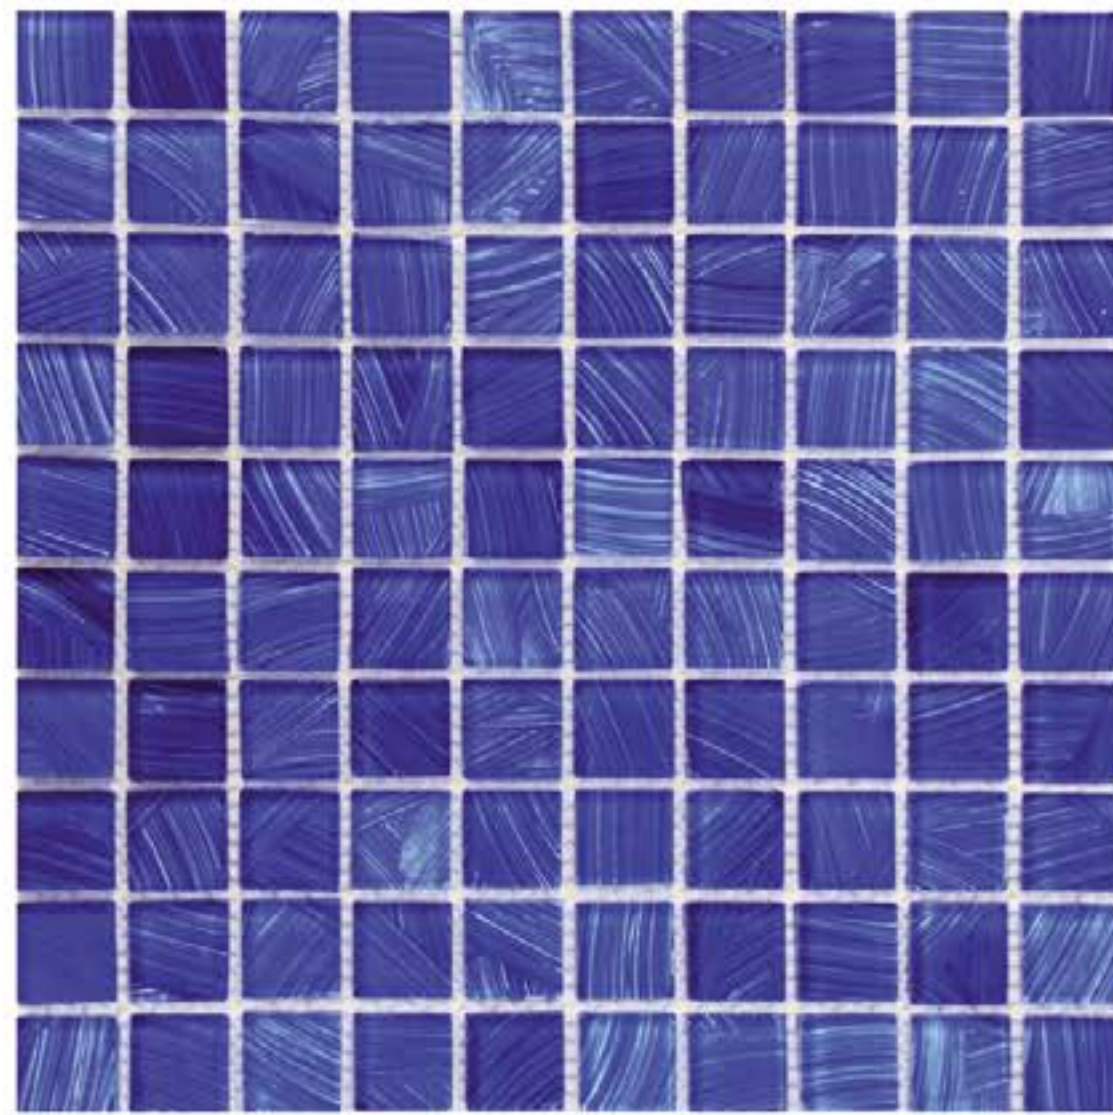

Mosaic Glass

ST36

Size: 25x25MM
Sheet: 300x300MM
Color: Blue