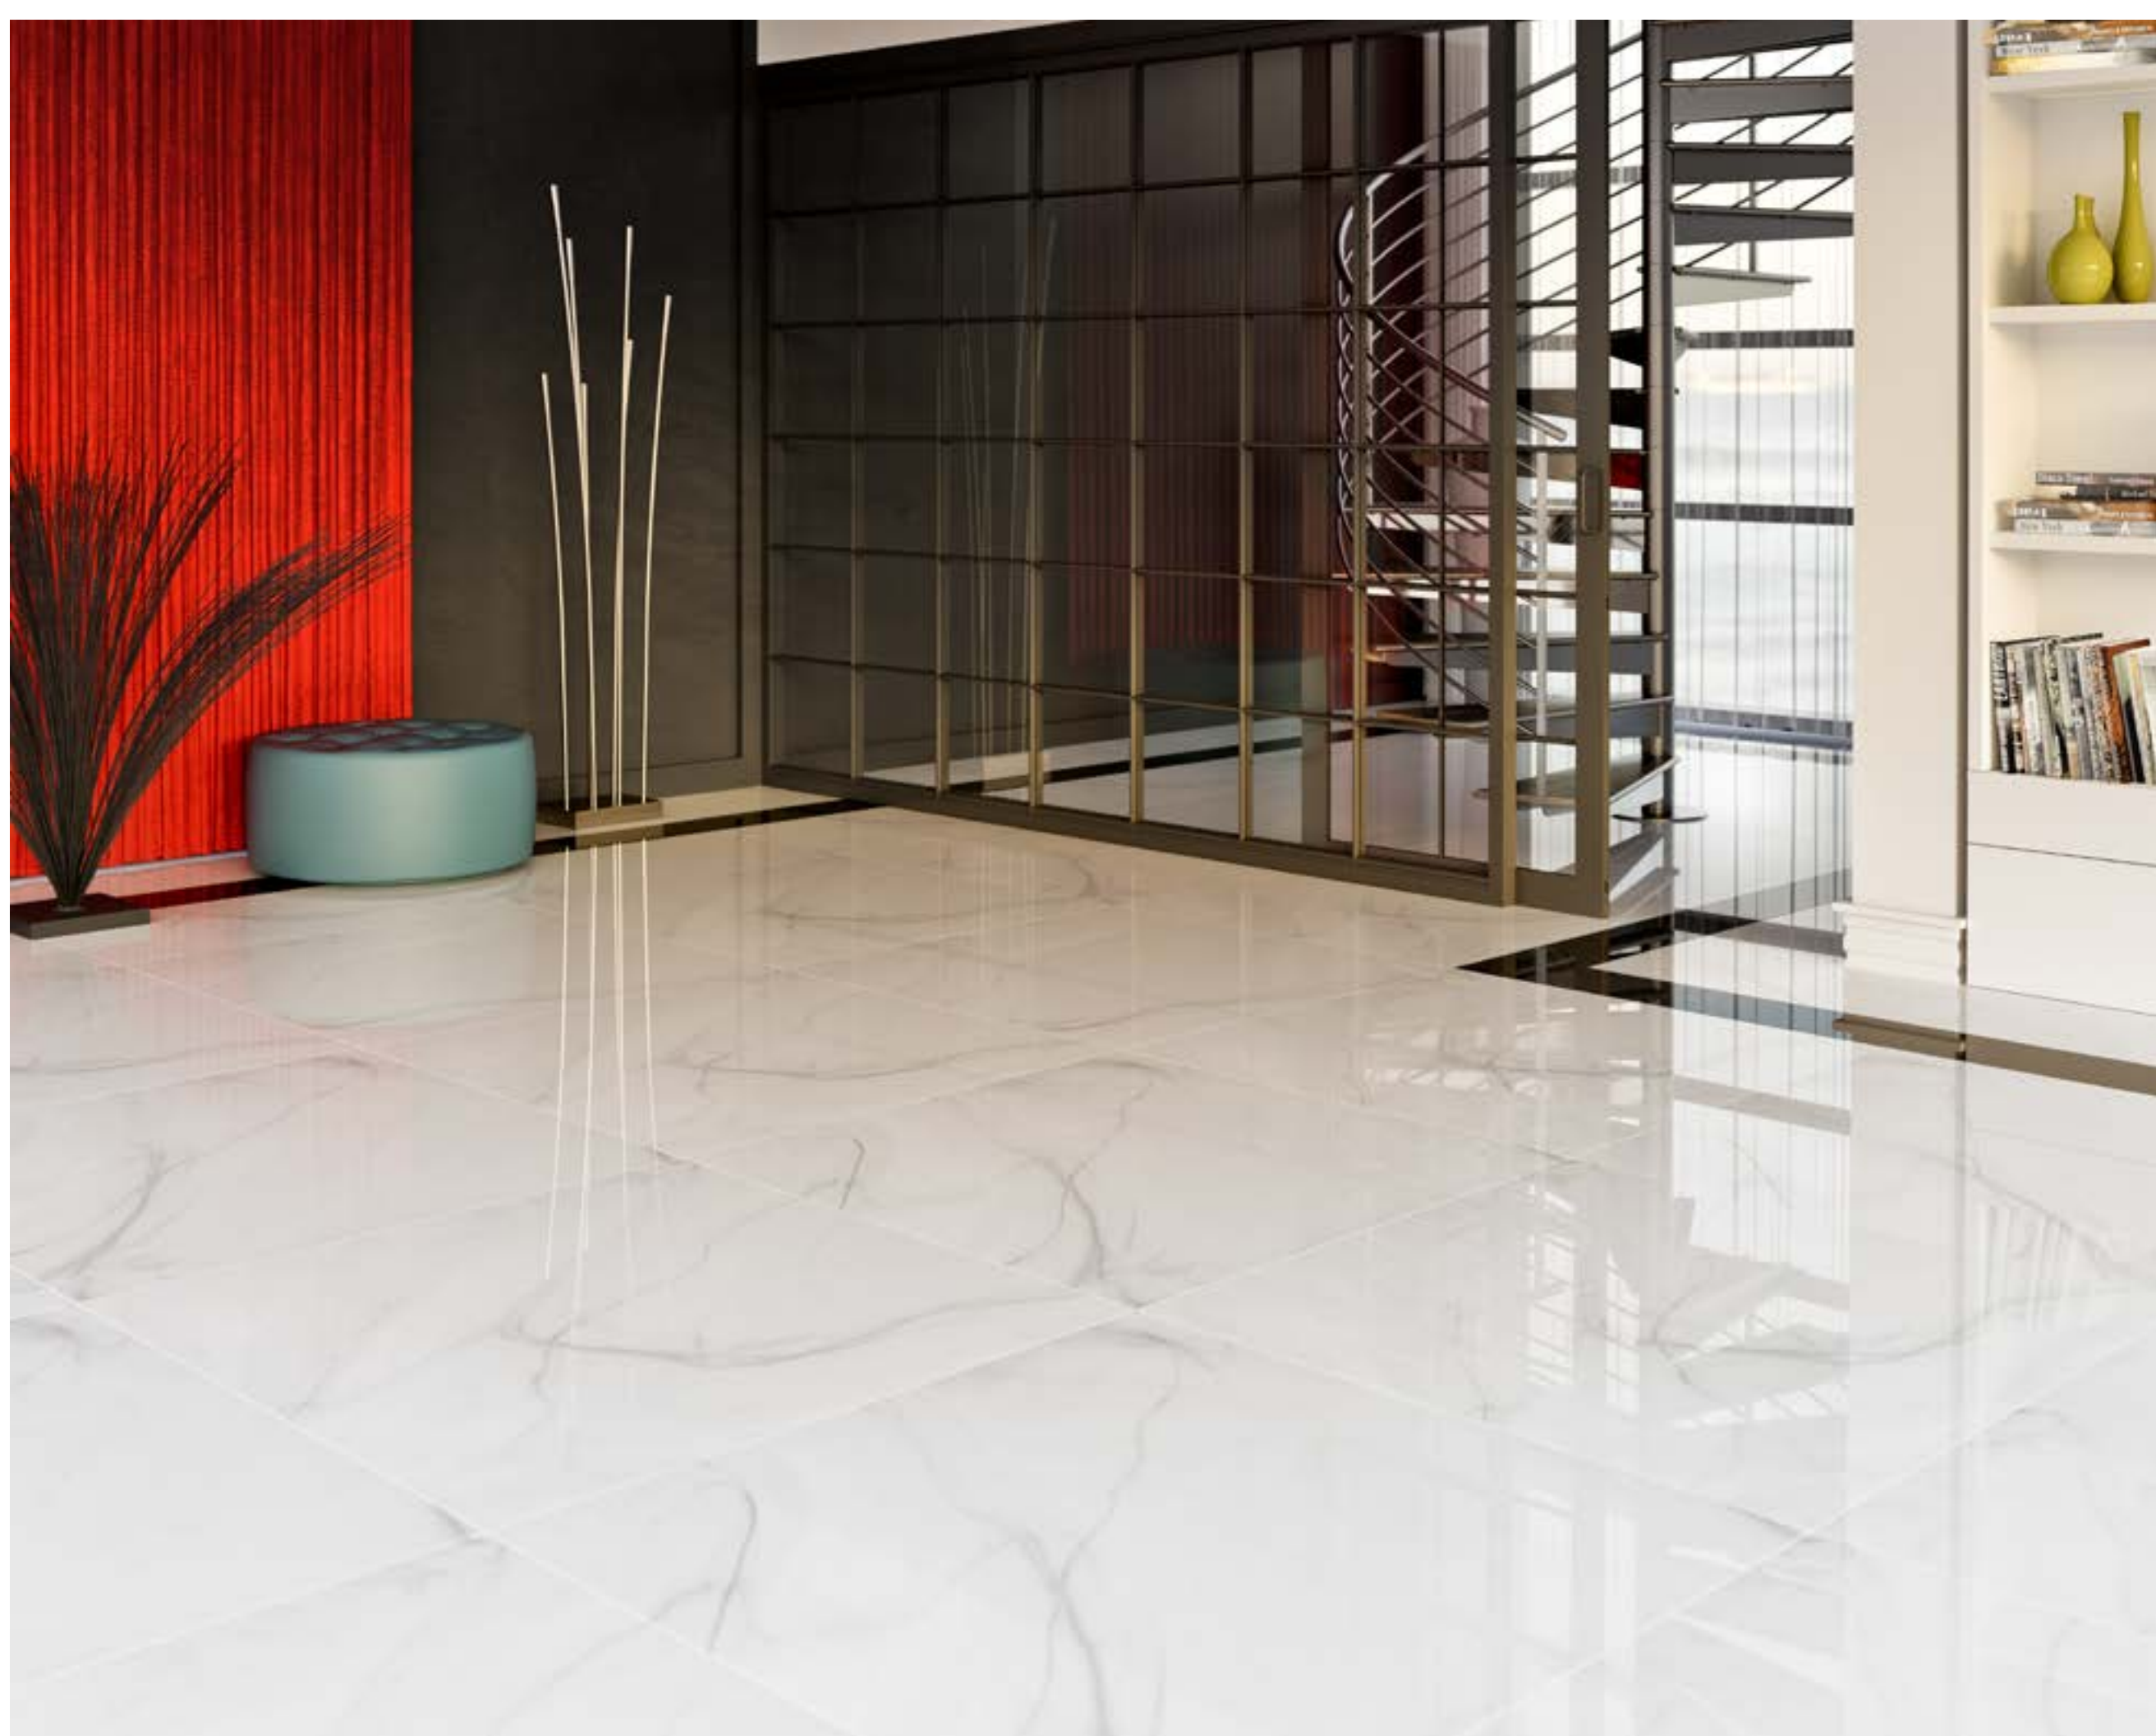

LOMBARD

100×100 cm

LOMBARD
GRAY
100×100cm / POLISHED
WHITE BODY / RECTIFIED
PORCELAIN / FLAT
3 DIFFERENT FACES

ORCHARD

100×100 cm

ORCHARD \Light

ORCHARD
LIGHT
100x100cm / POLISHED
WHITE BODY / RECTIFIED
PORCELAIN / FLAT
4 DIFFERENT FACES