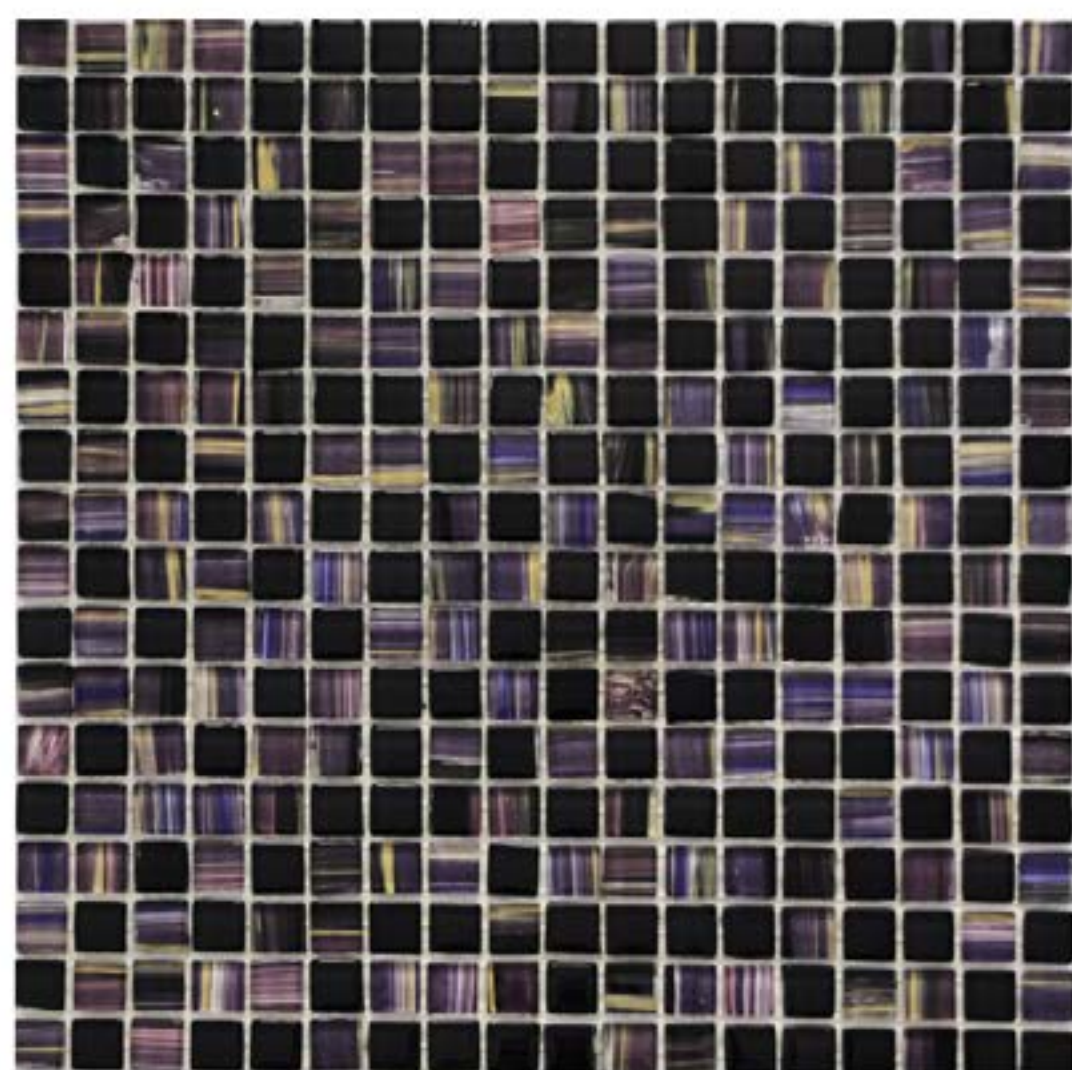

Mosaic Glass

ST21

Size: 15x15MM

Sheet: 300x300MM

Color: Black

Indoor Outdoor Floor Tile Wall Tile Swimming Pools Patio Reception Kitchen Bathroom