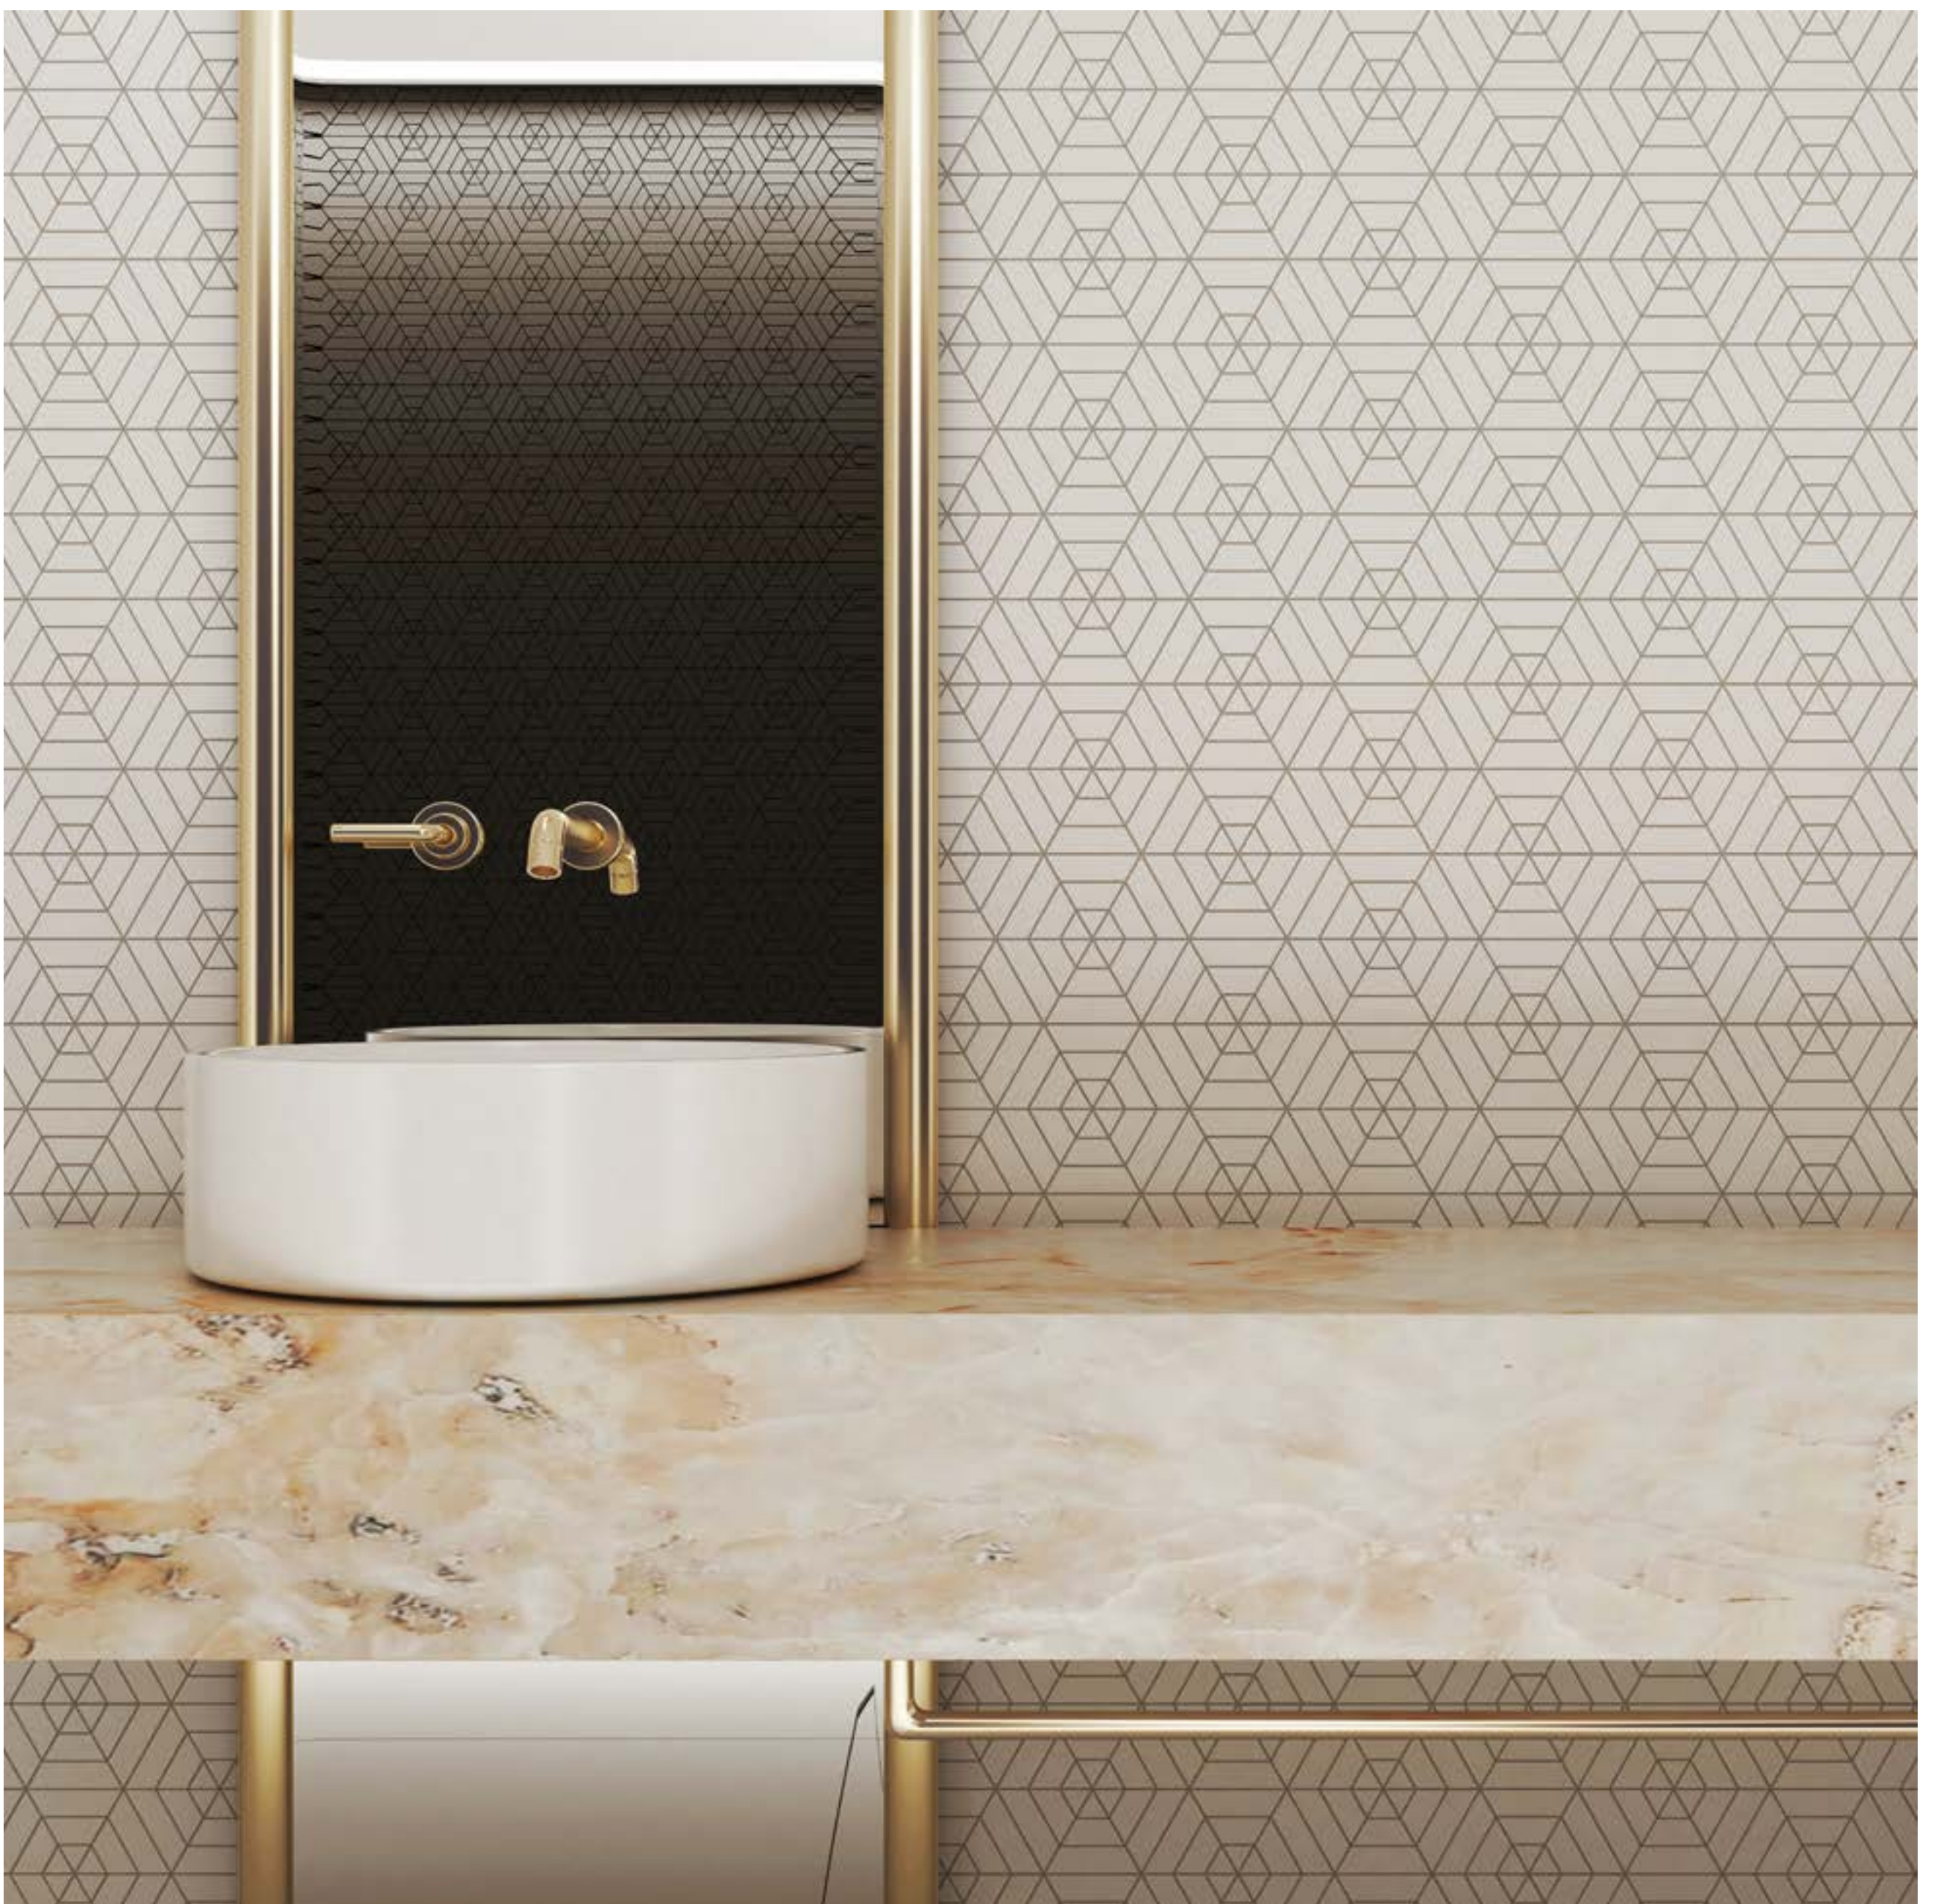

MARMARIS / LUGAN

33x100 cm