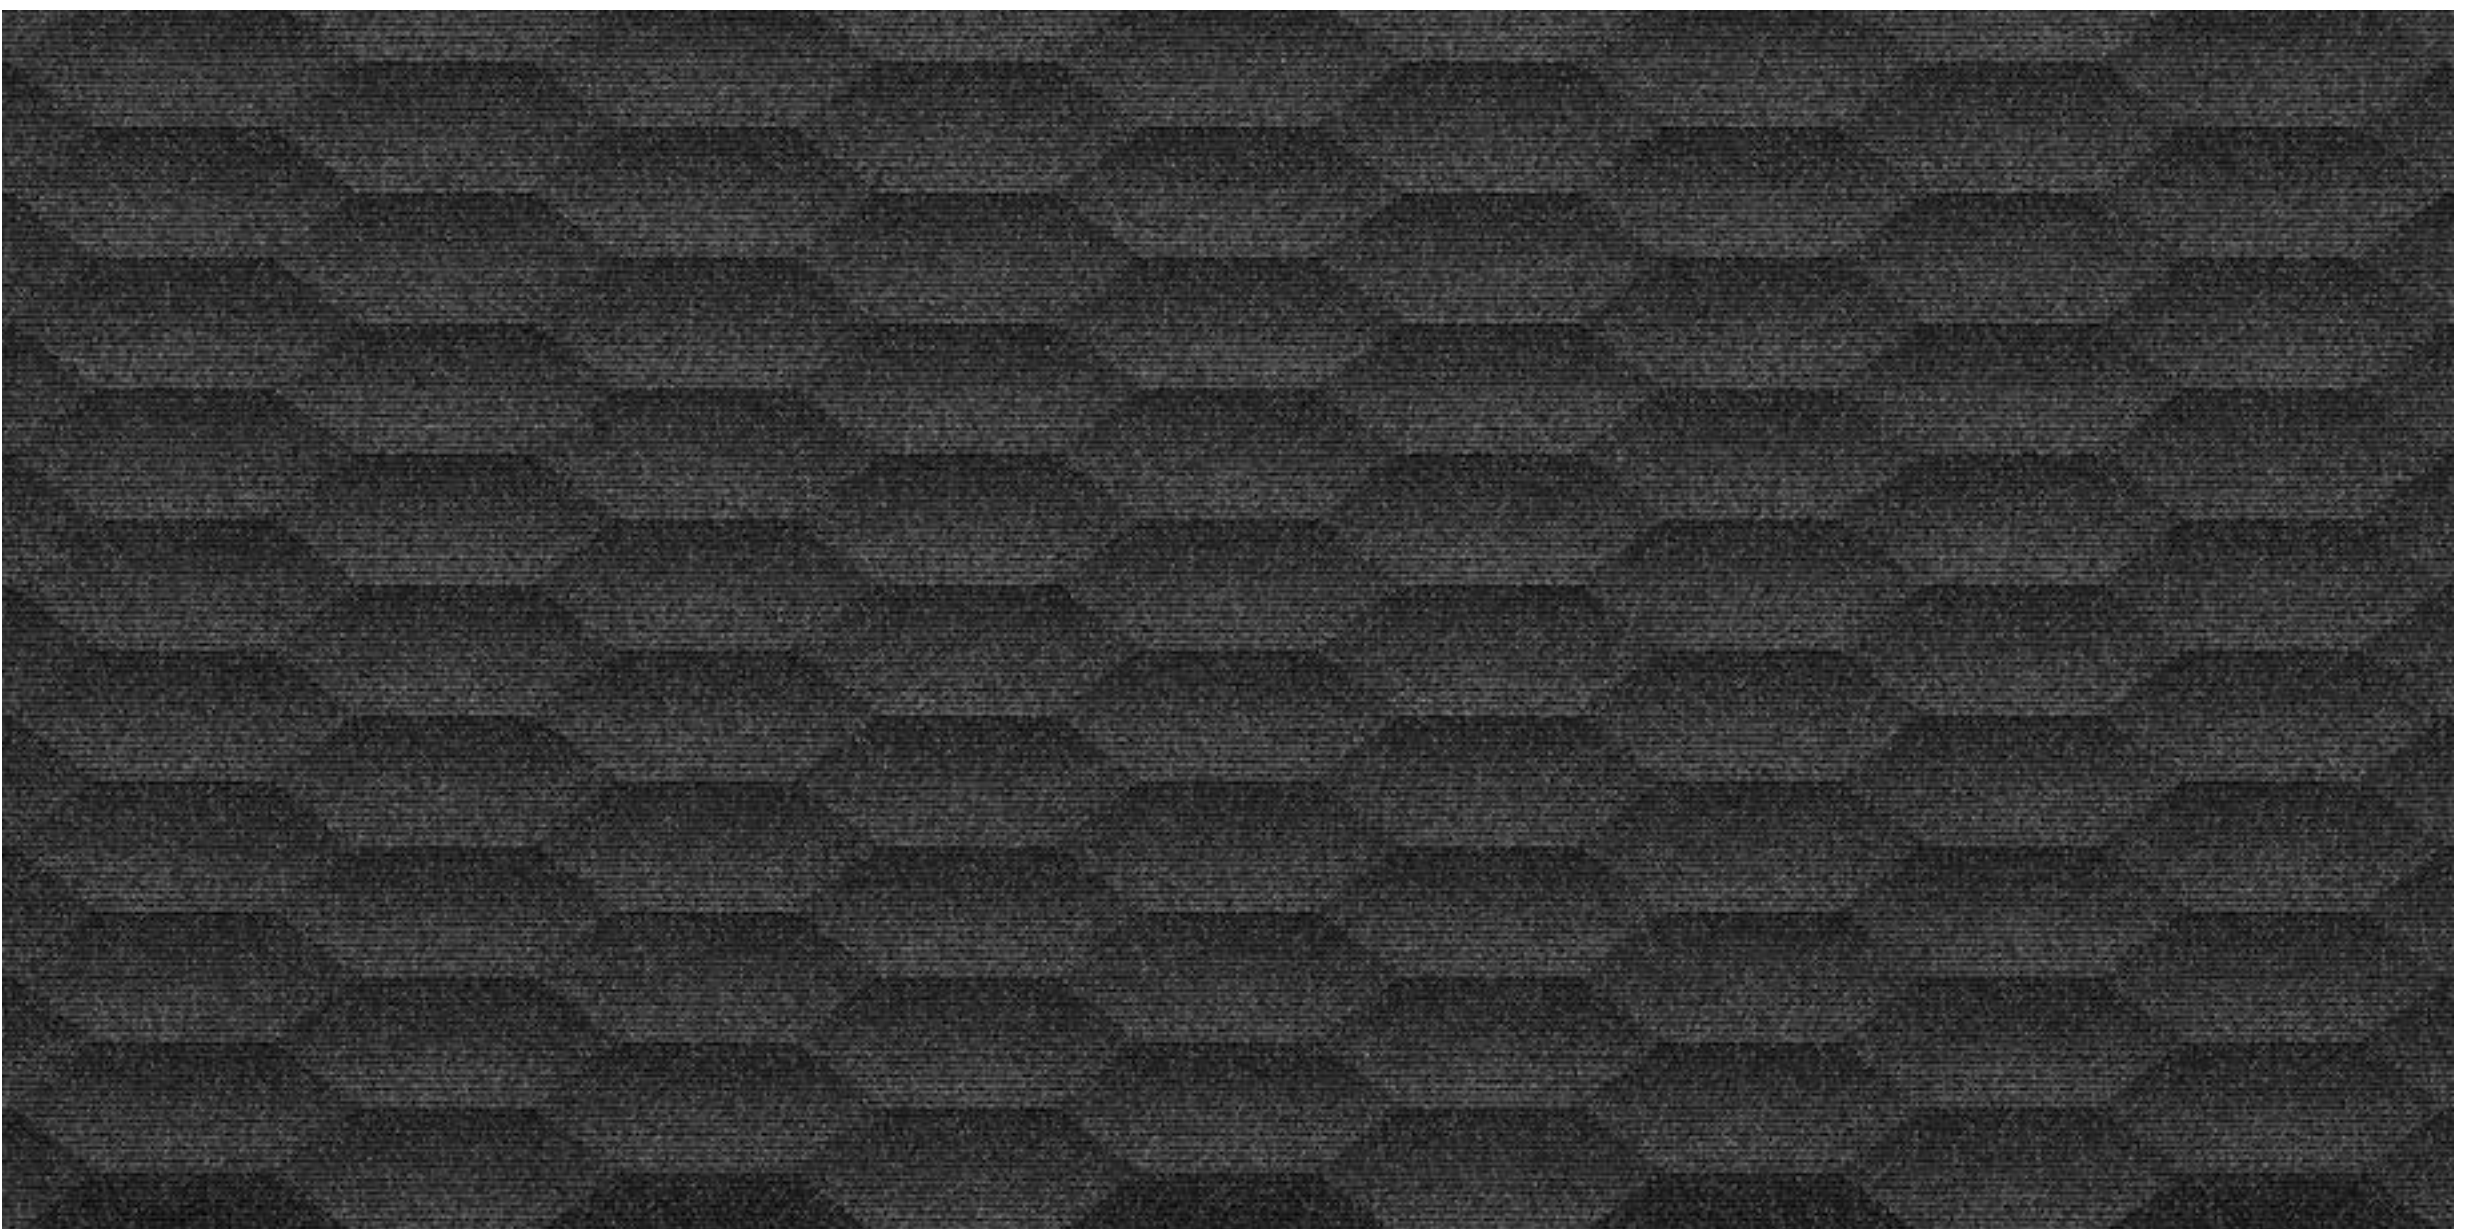

FABRICA
LIGHT & DARK GRAY
60x120cm / MATT GLAZED
WHITE BODY / RECTIFIED
PORCELAIN / RUSTIC