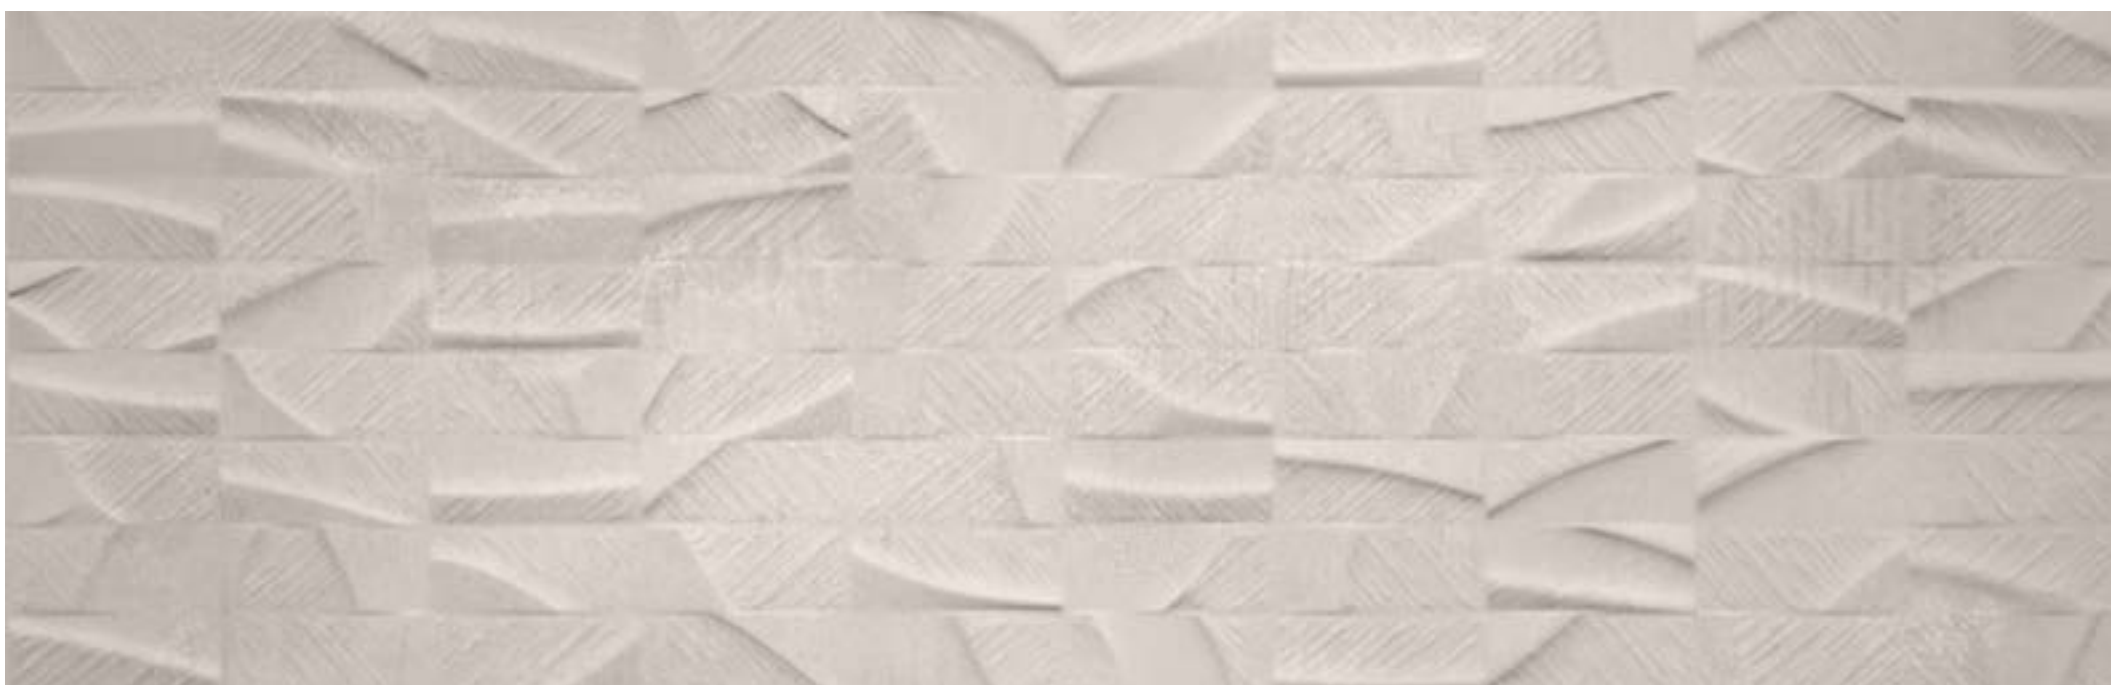

Limba / Rustic / Dark Gray

ISLAND

33x100 cm

ISLAND / Light & dark gray

ISLAND
LIGHT & DARK GRAY
33x100cm / MATT GLAZED
WHITE BODY / RECTIFIED
WALL TILE / FLAT
4 DIFFERENT FACES

Island / Rustic / Light Gray