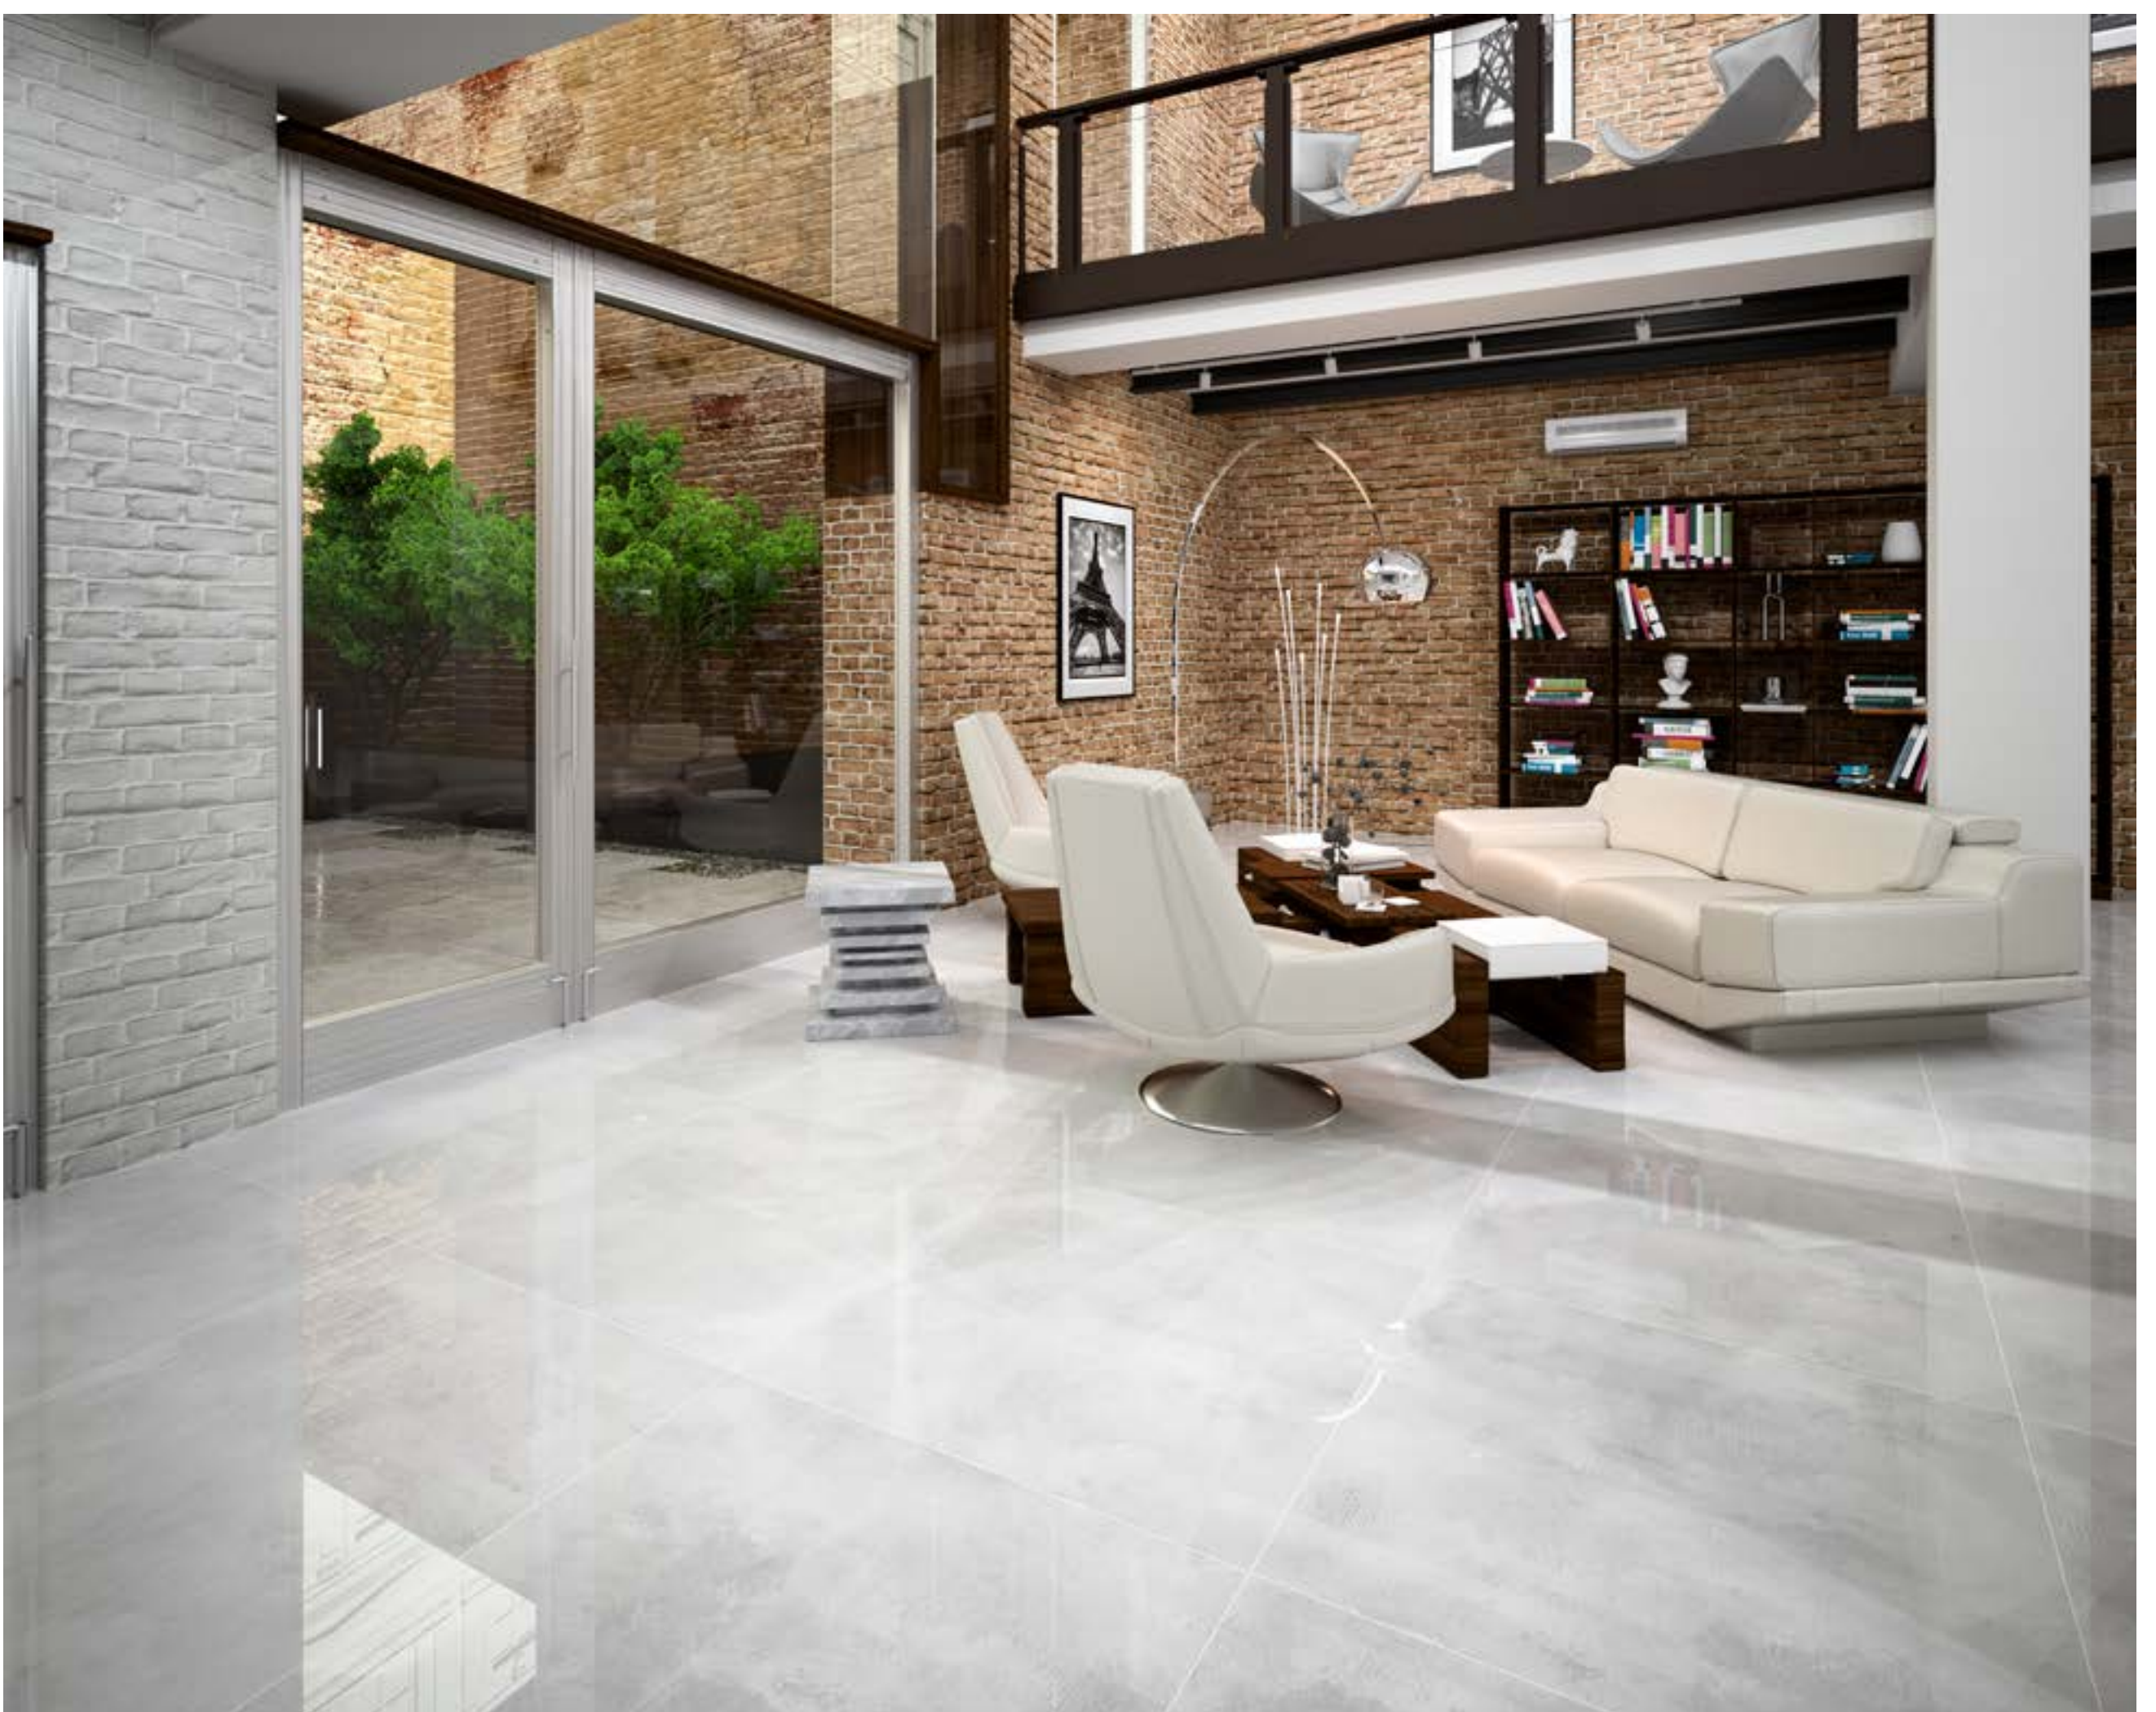

LIMBA

100×100 cm