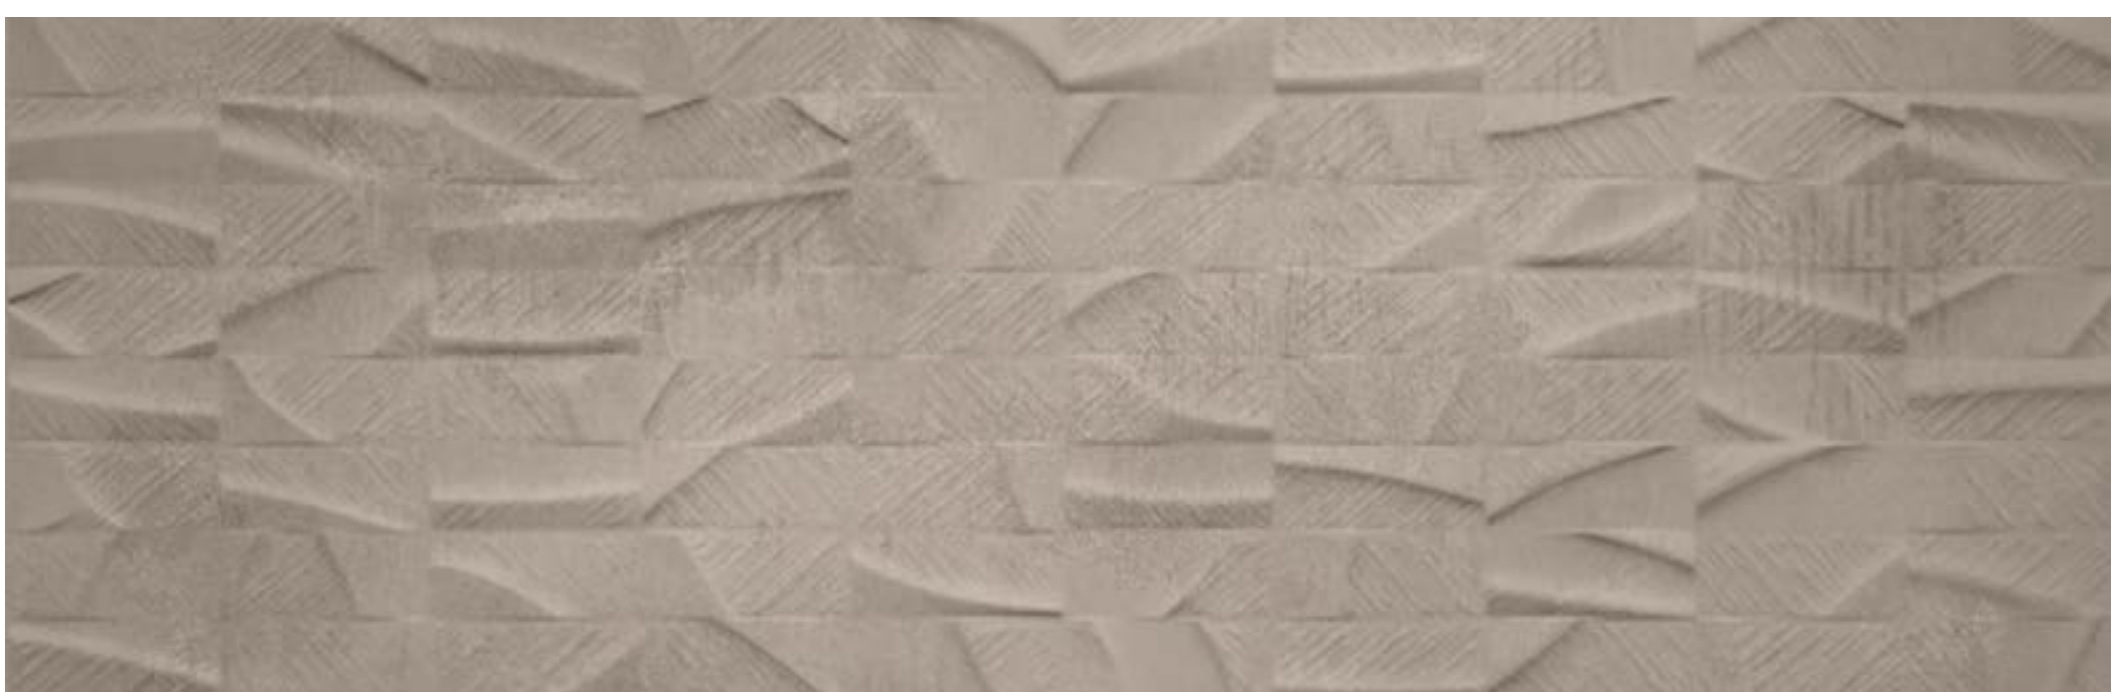

Island / Rustic / Dark Gray