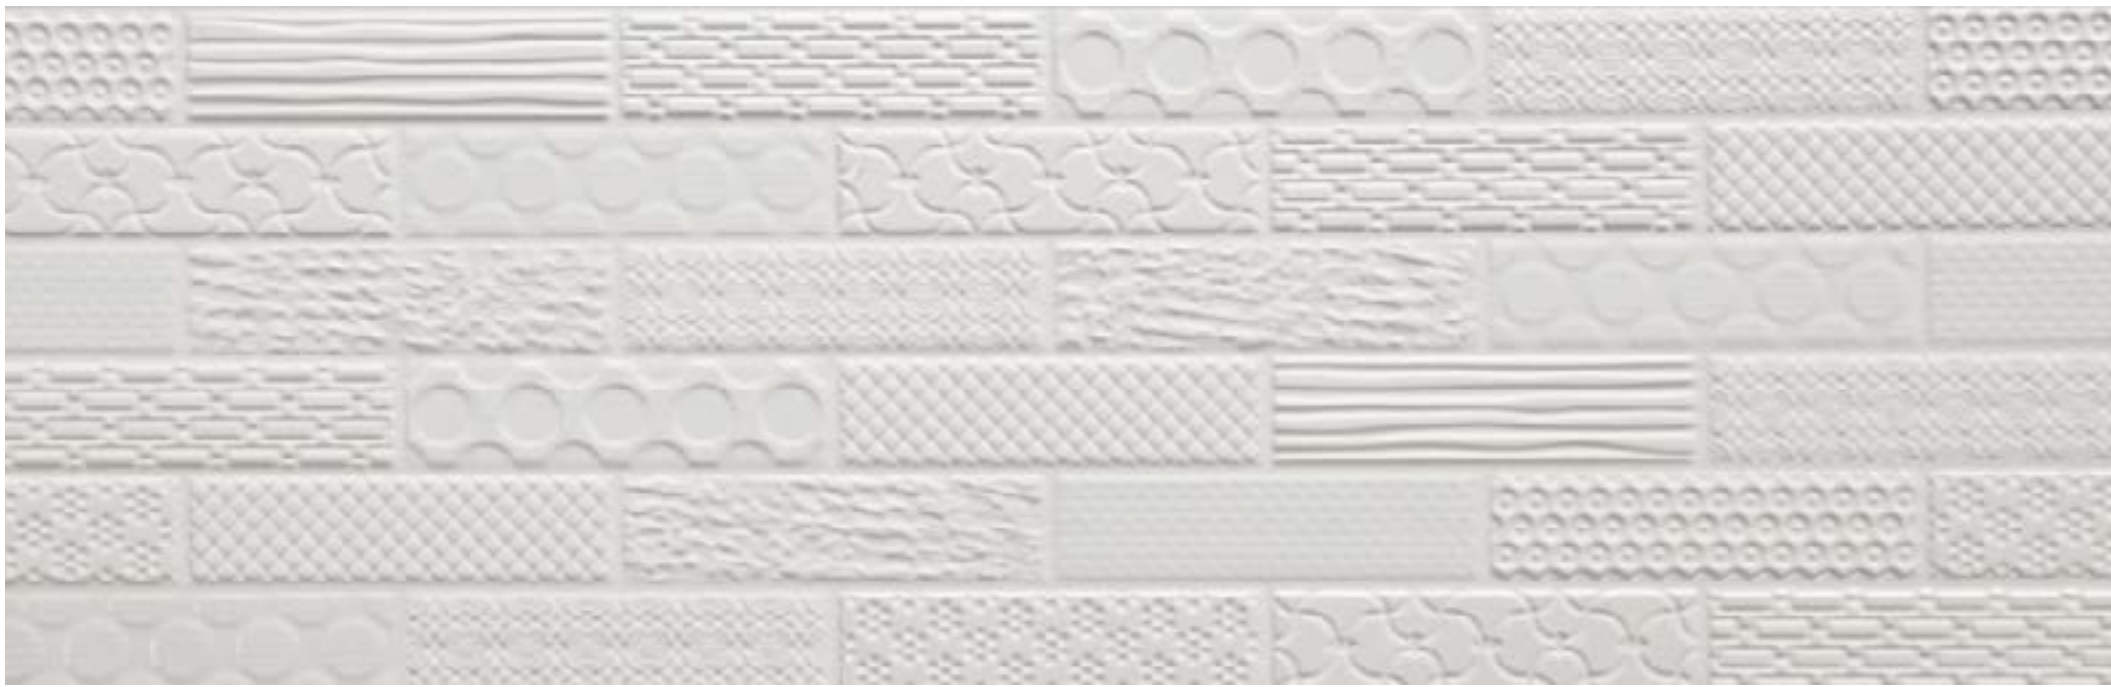

Scala / Flat / Dark Gray

VITRO

33x100 cm

VITRO
LIGHT & DARK GRAY
33x100cm / MATT GLAZED
WHITE BODY / RECTIFIED
WALL TILE / FLAT
2 DIFFERENT FACES

Vitro / Rustic / White

Vitro / Flat / White

Vitro / Rustic / Dark Gray