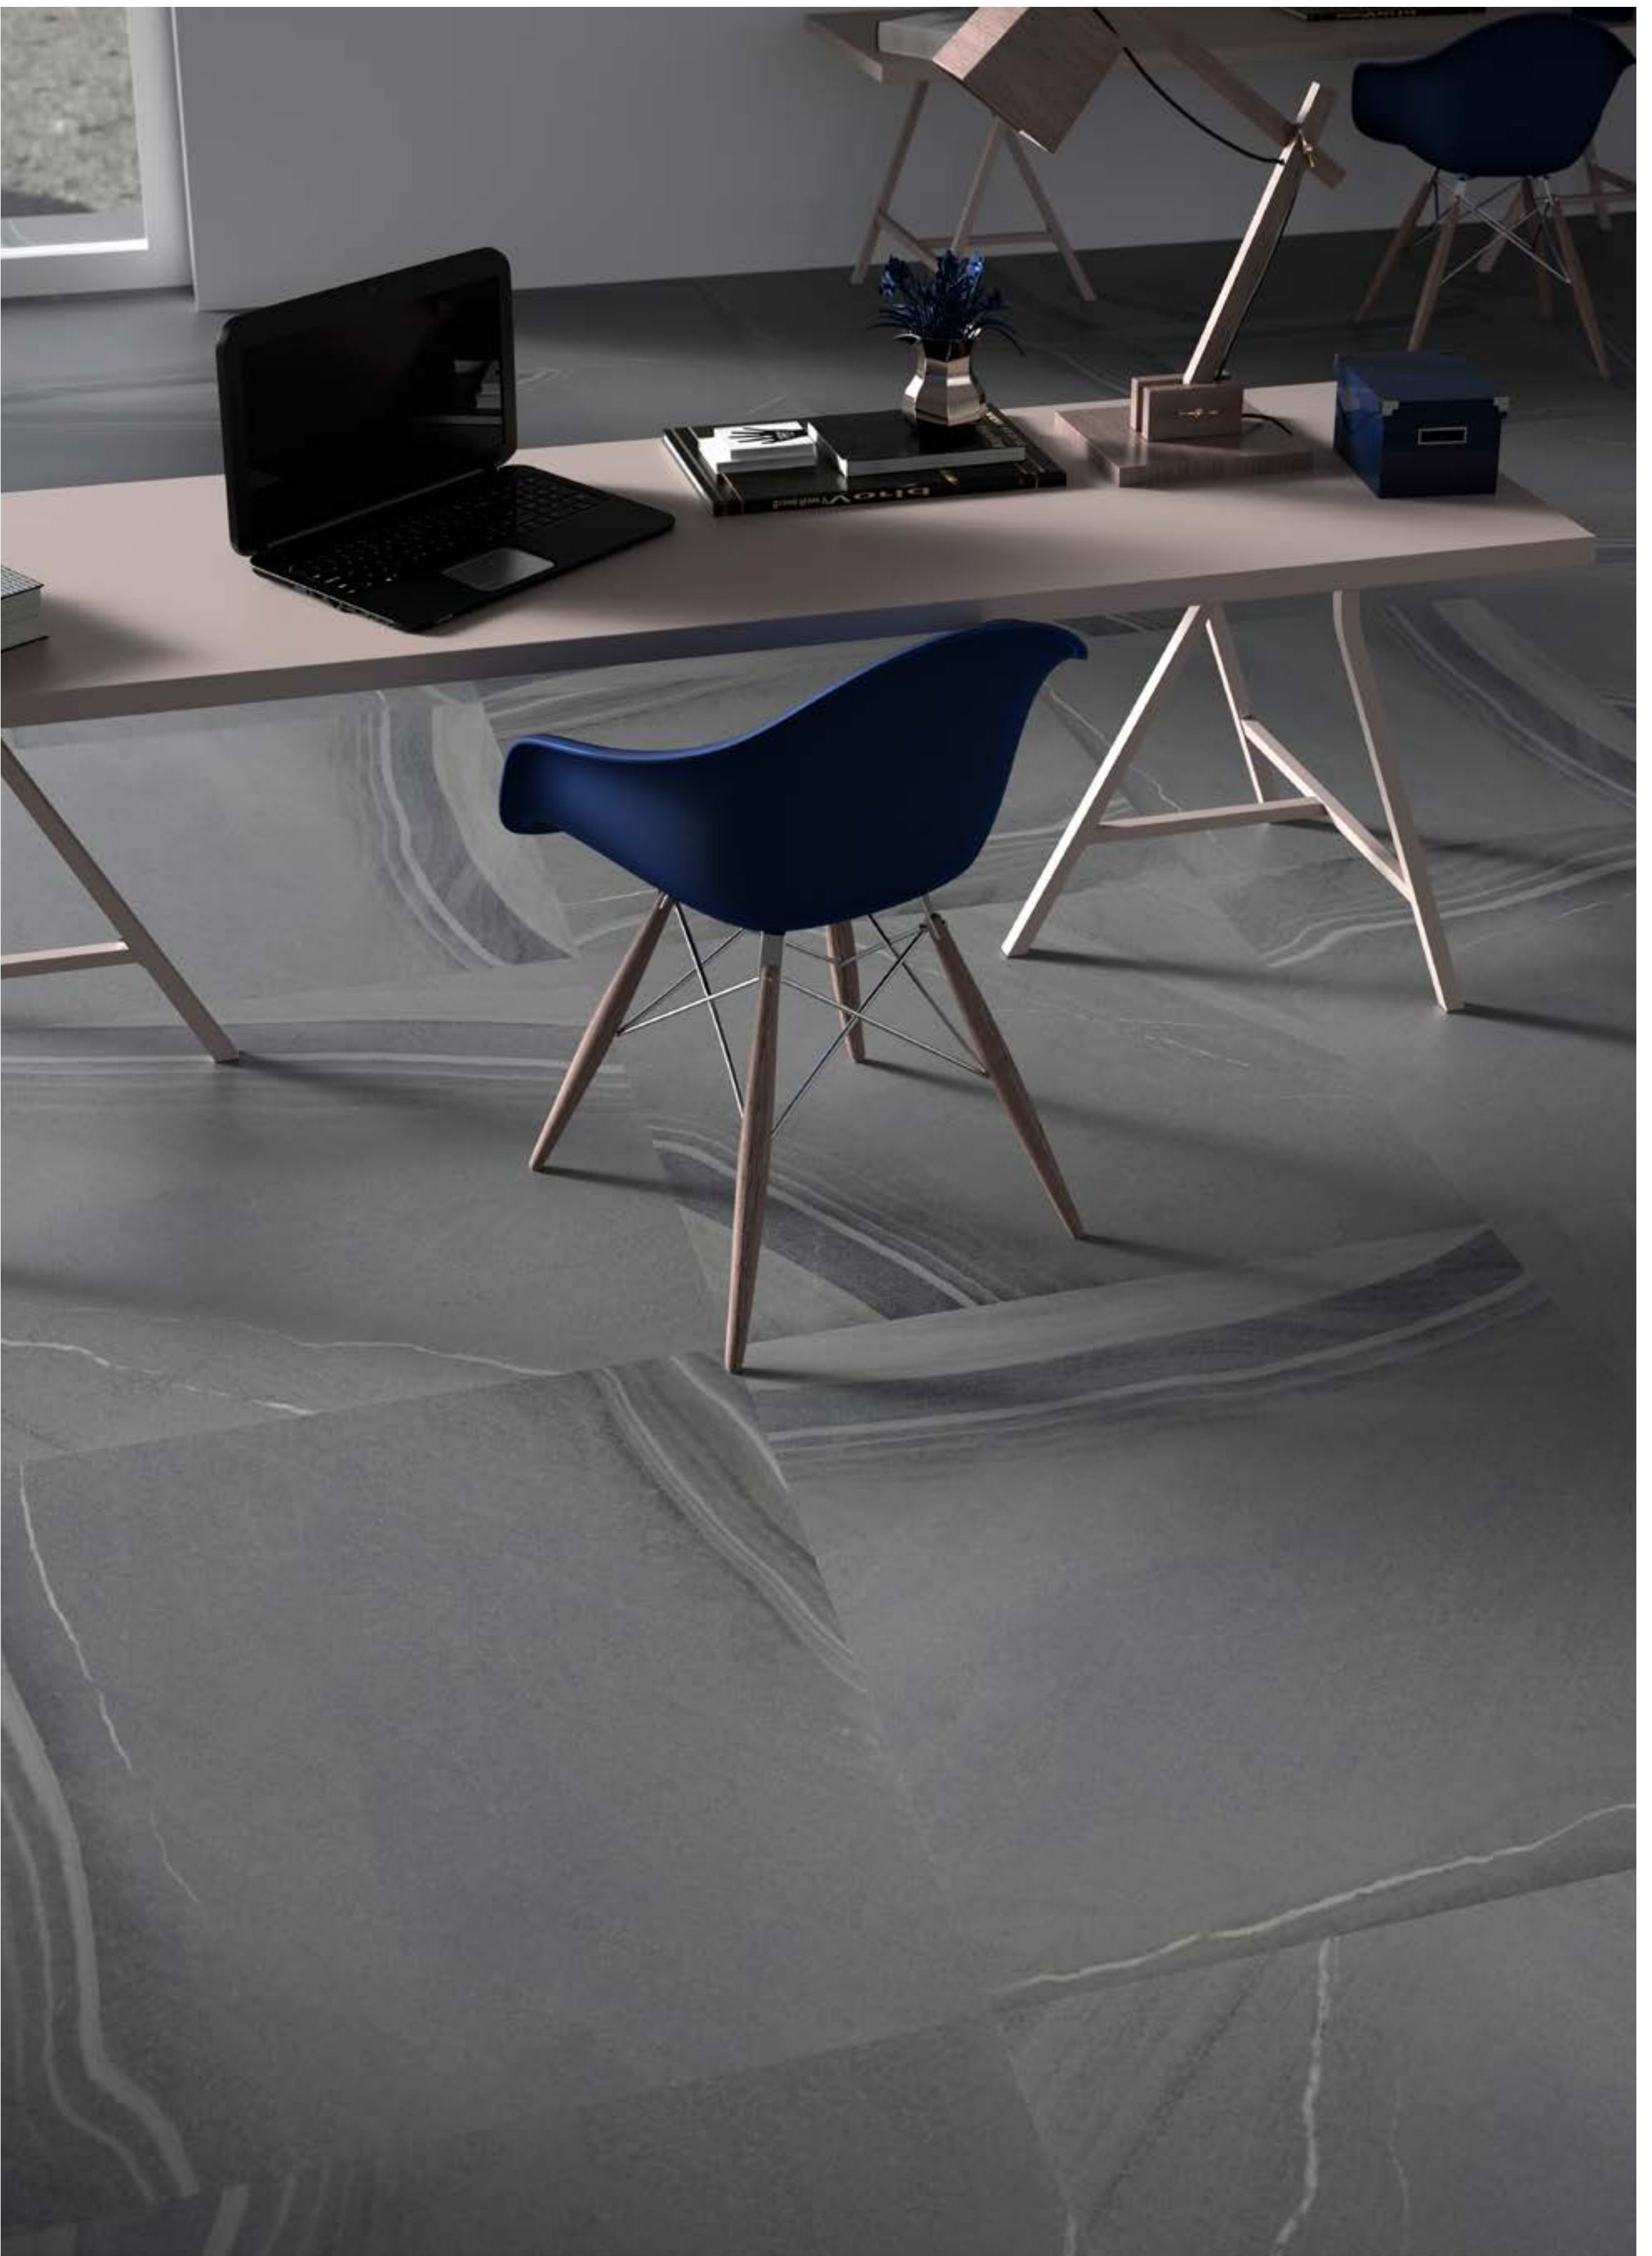

SCALA

90x90 cm

SCALA / Light gray

SCALA
LIGHT GRAY
90x90cm / MATT GLAZED
WHITE BODY / RECTIFIED
PORCELAIN / FLAT
4 DIFFERENT FACES

SCALA

90x90 cm

SCALA / Dark gray

SCALA
DARK GRAY
90x90cm / MATT GLAZED
WHITE BODY / RECTIFIED
PORCELAIN / FLAT
4 DIFFERENT FACES