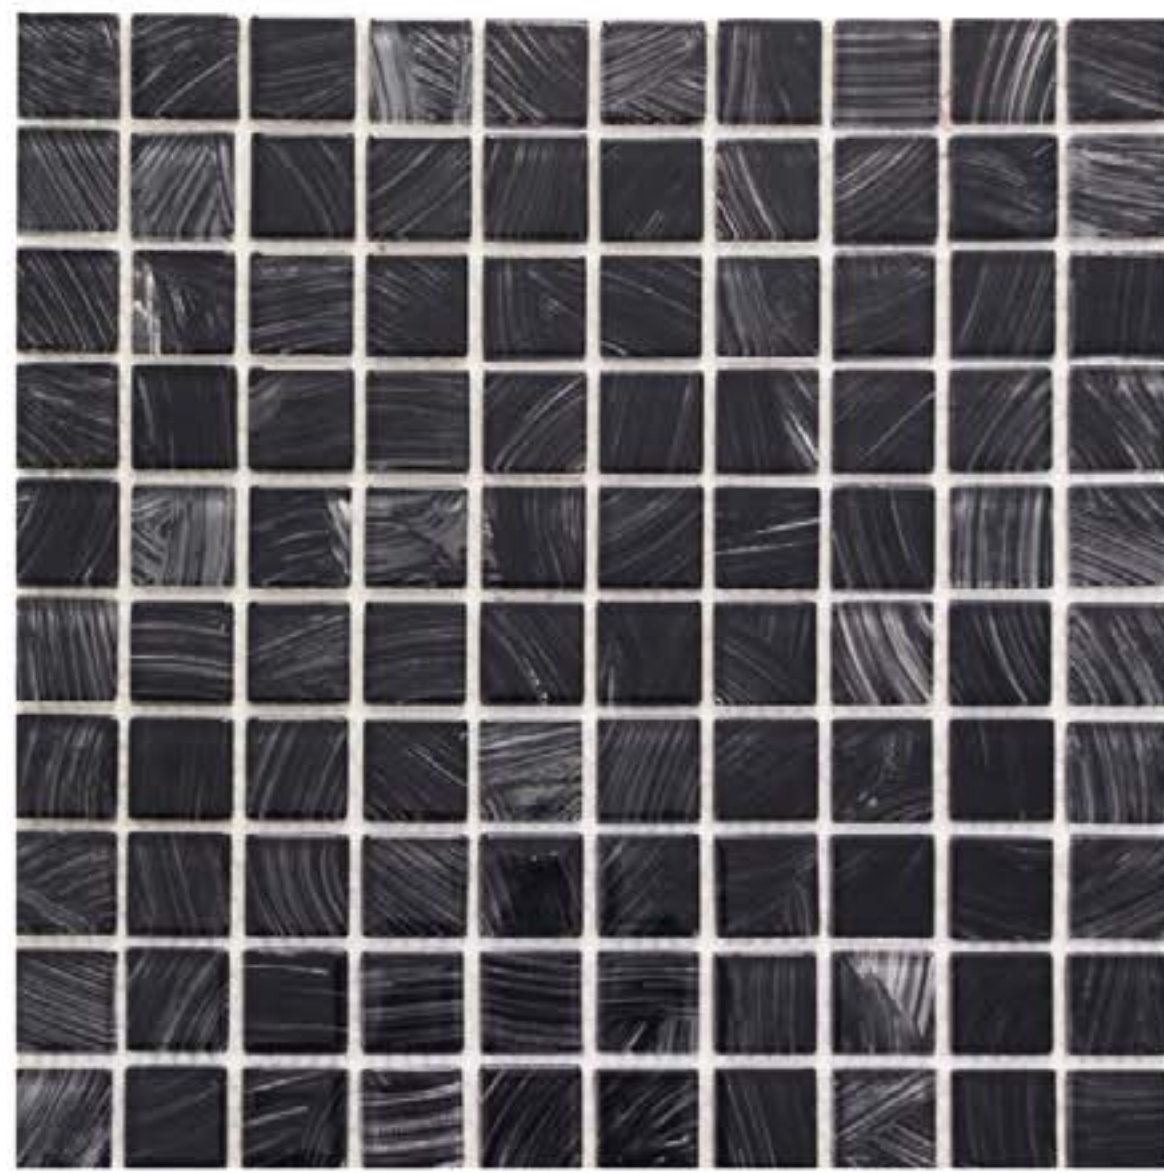

Mosaic Glass

ST30

Size: 15x15MM
Sheet: 300x300MM
Color: Black

Mosaic Glass

ST31

Size: 25x25MM
Sheet: 300x300MM
Color: Black

Mosaic Glass

ST35