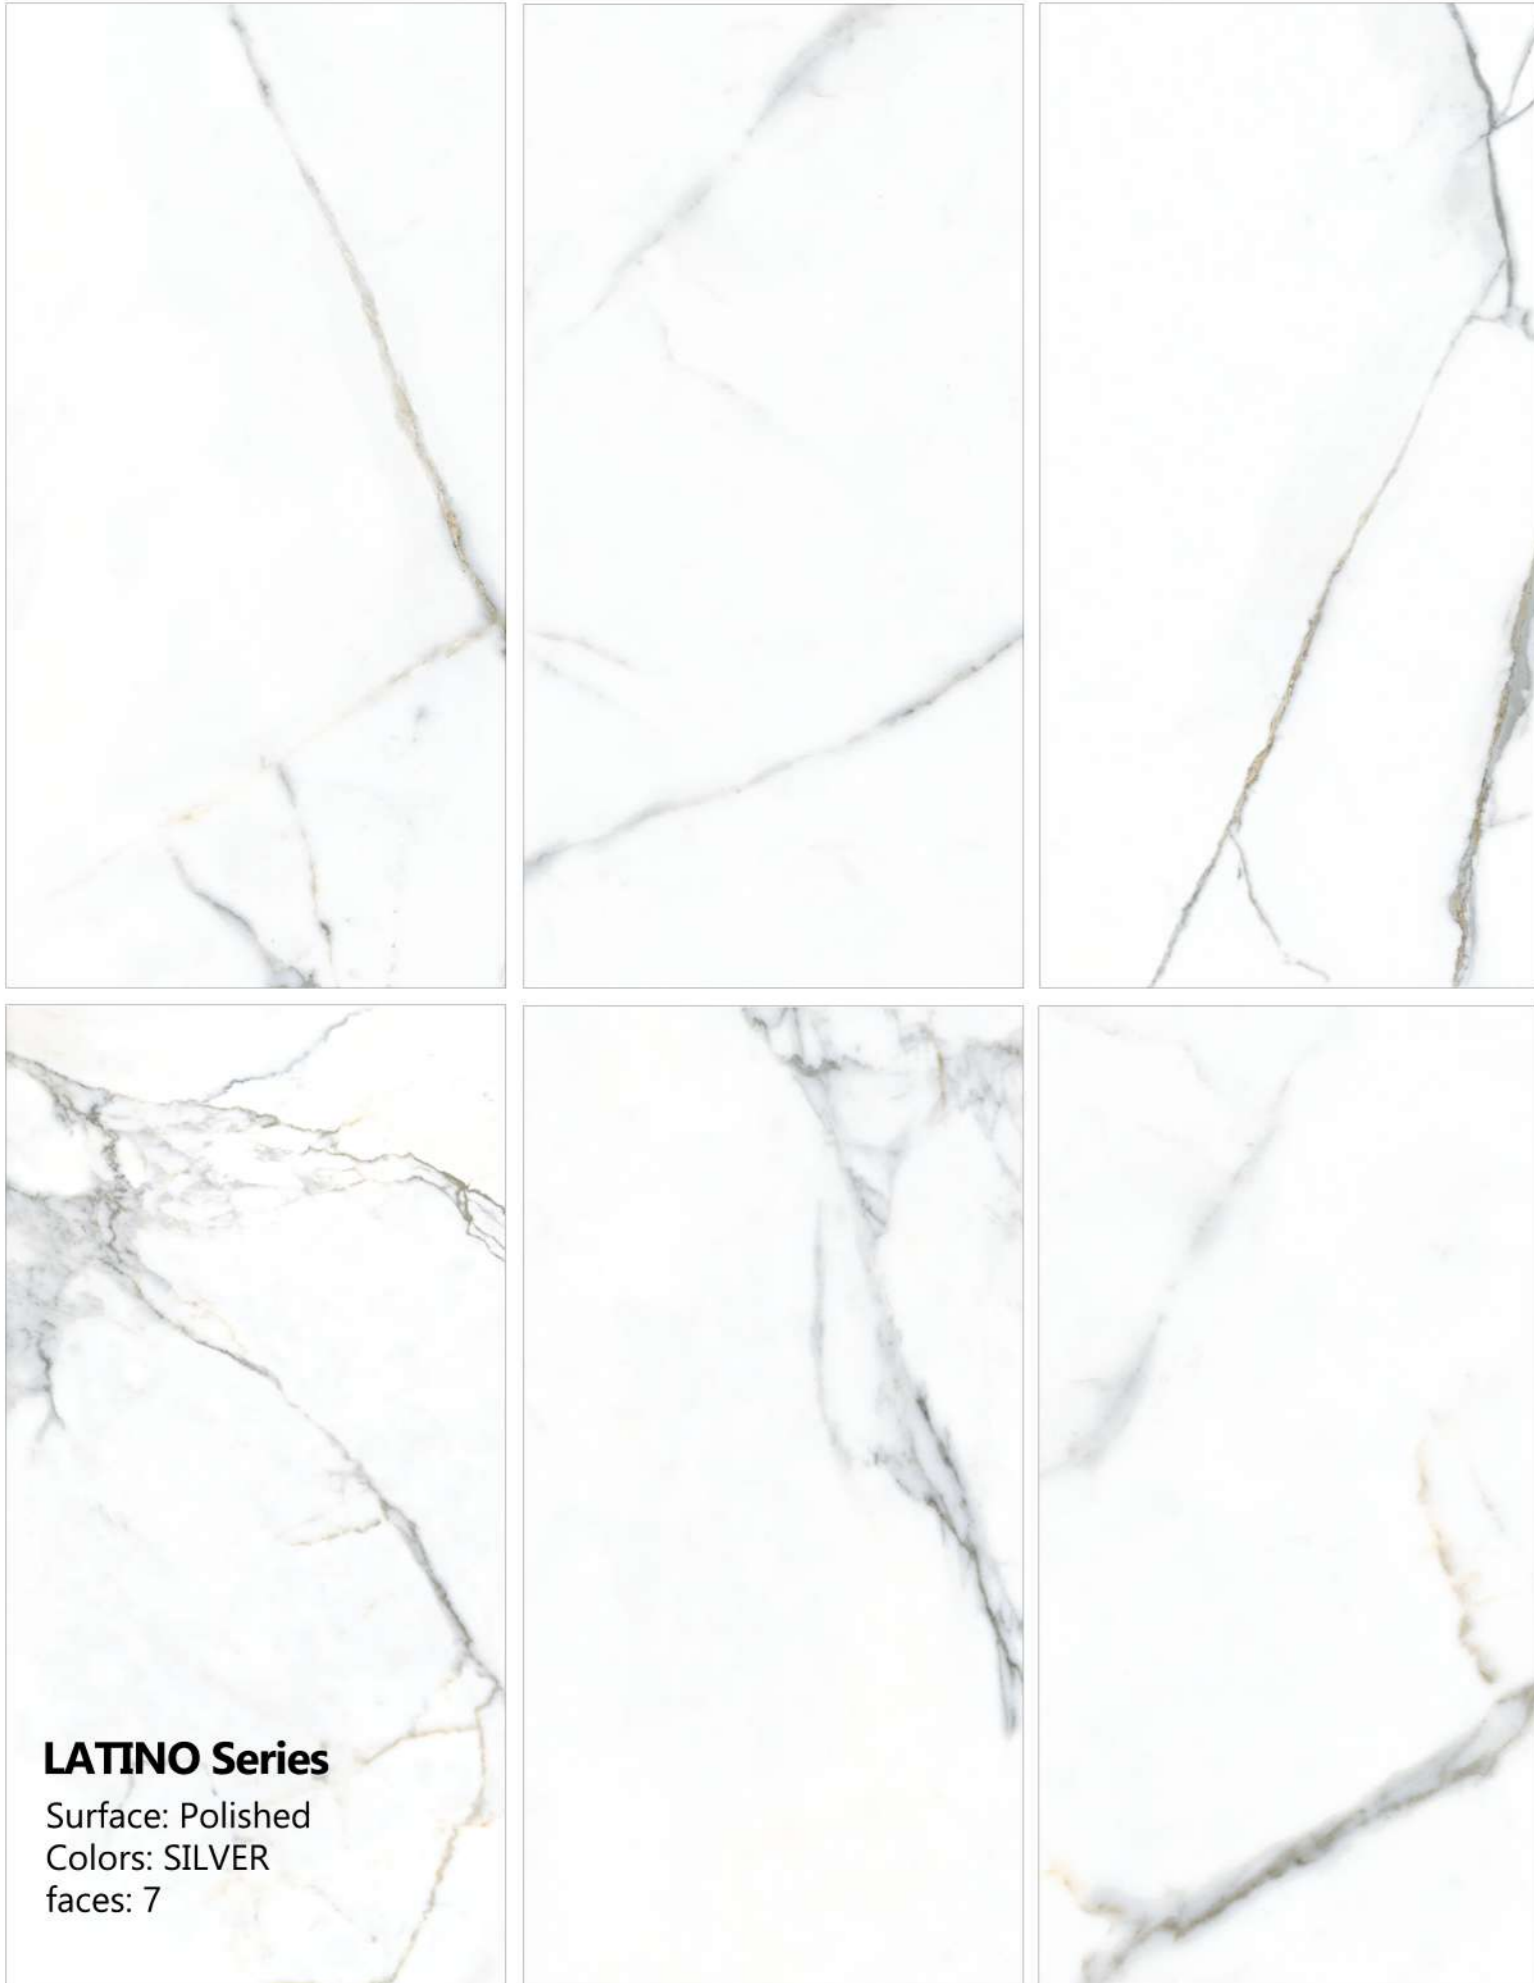

V

LATINO
80x160
Polished Series

V

LATINO
Silver Collection
Polished

LATINO
GOLD Collection / Matt

LATINO Rare marble Extracted
Pure white background
with striking, bold gray veins

LATINO
80x160
Matt Series

V