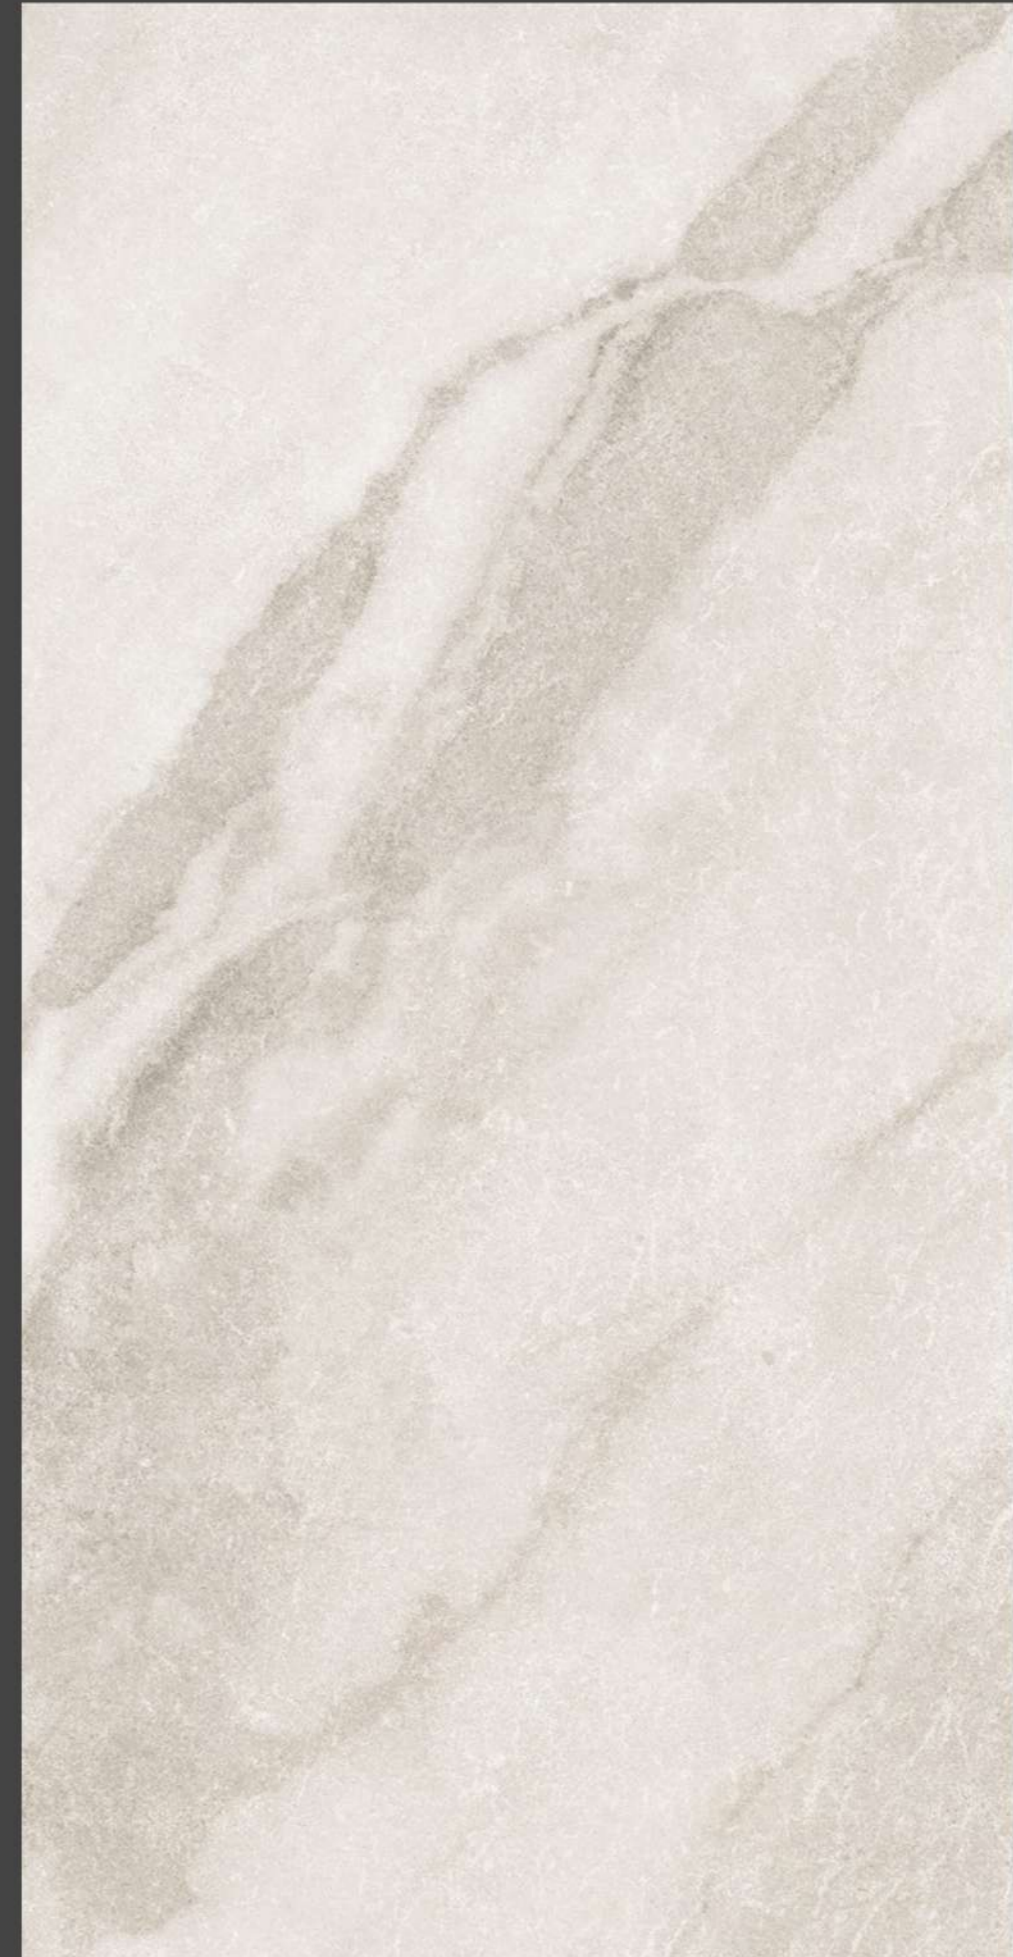

V

FONTANA
80x160
Matt Series

FONTANA Series

Surface: Matt
Colors: BEIGE
faces: 5

V

MONET

Collection / Matt

With the look and feel of Honed Limestone, this Porcelain tile is durable and hardwearing. Perfect for enhancing both classic and contemporary schemes. **MONET** can help to create a feeling of light and space and bringing warmth to any scheme.