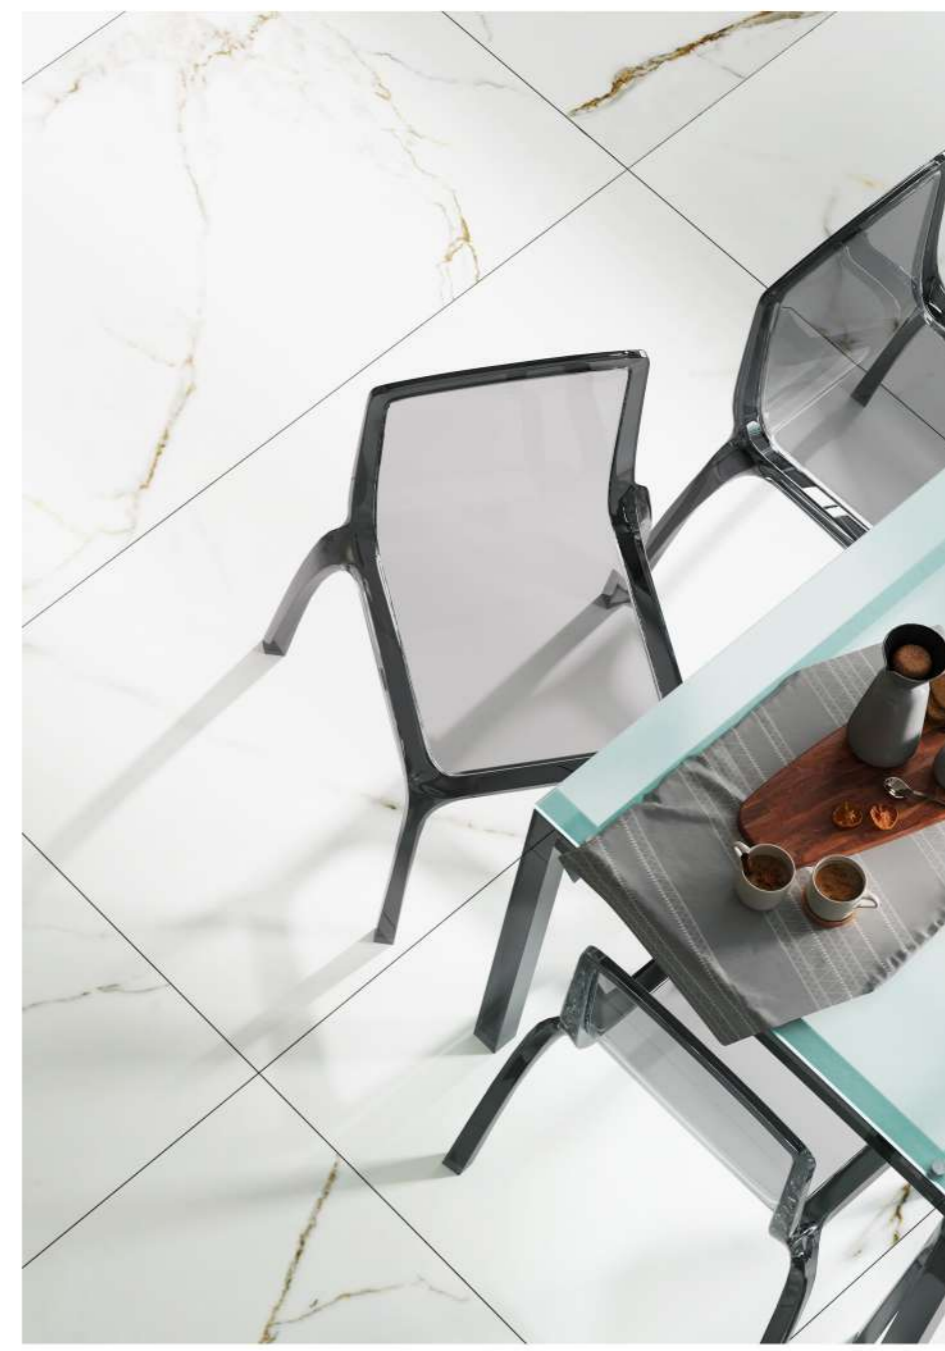

V

LATINO
80x160
Polished Series

V

LATINO
Silver Collection
Polished

LATINO
GOLD Collection / Matt

LATINO Rare marble Extracted
Pure white background
with striking, bold gray veins

LATINO
80x160
Matt Series

V