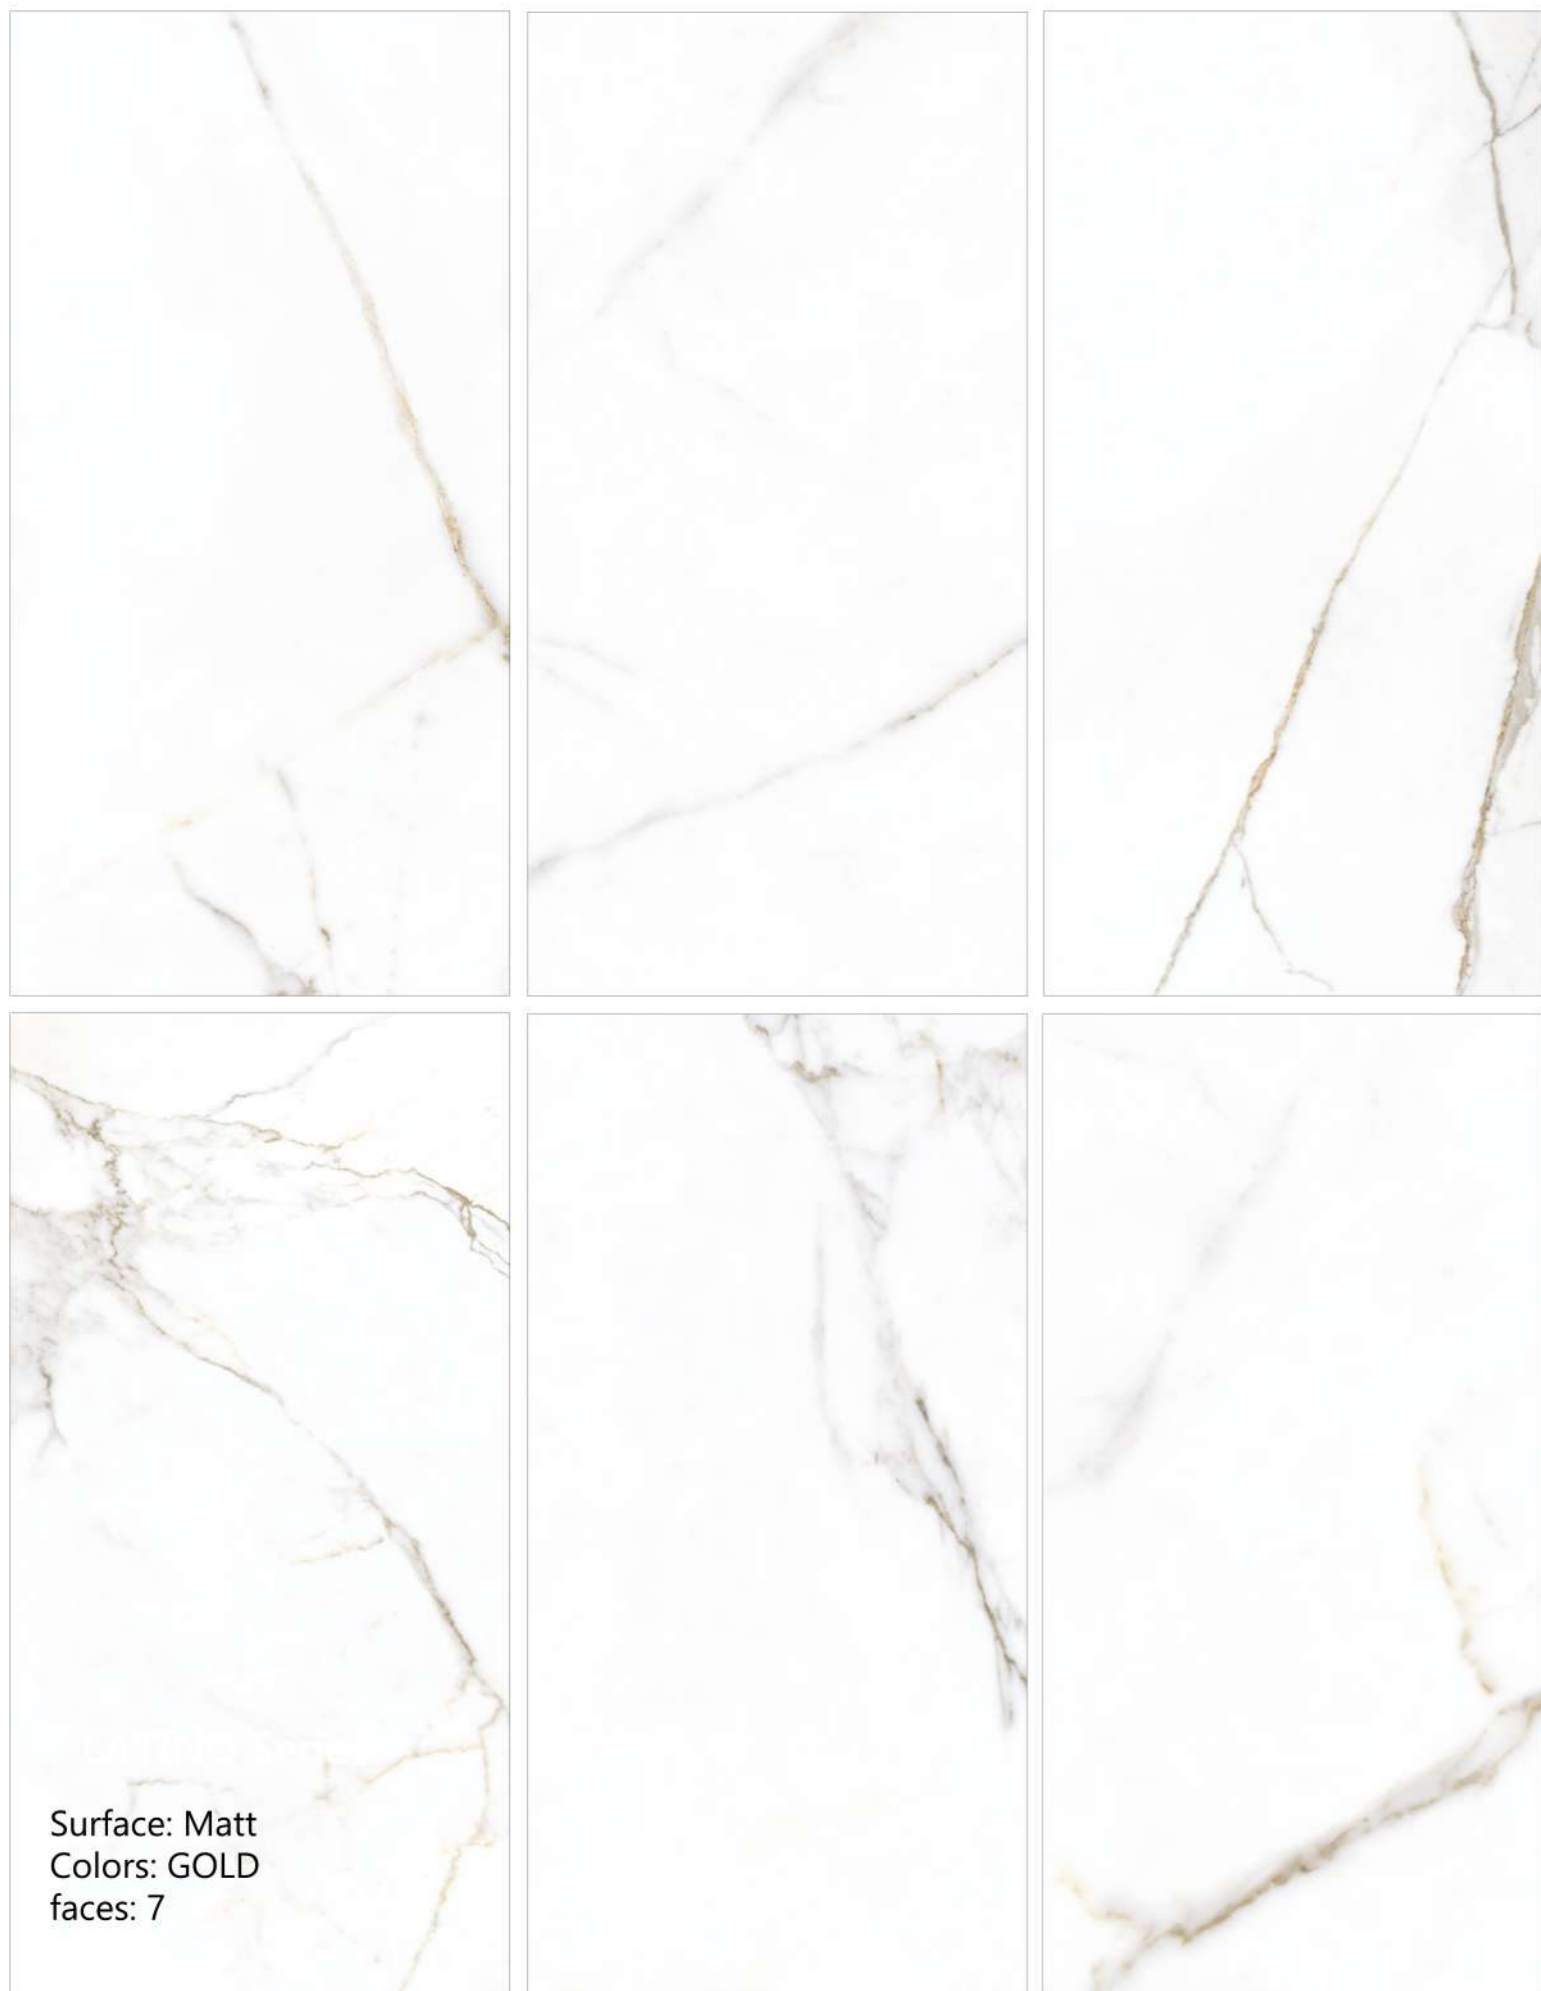

V

LATINO
80x160
Polished Series

V

LATINO
Silver Collection
Polished

LATINO
GOLD Collection / Matt

LATINO Rare marble Extracted
Pure white background
with striking, bold gray veins

LATINO
80x160
Matt Series

V