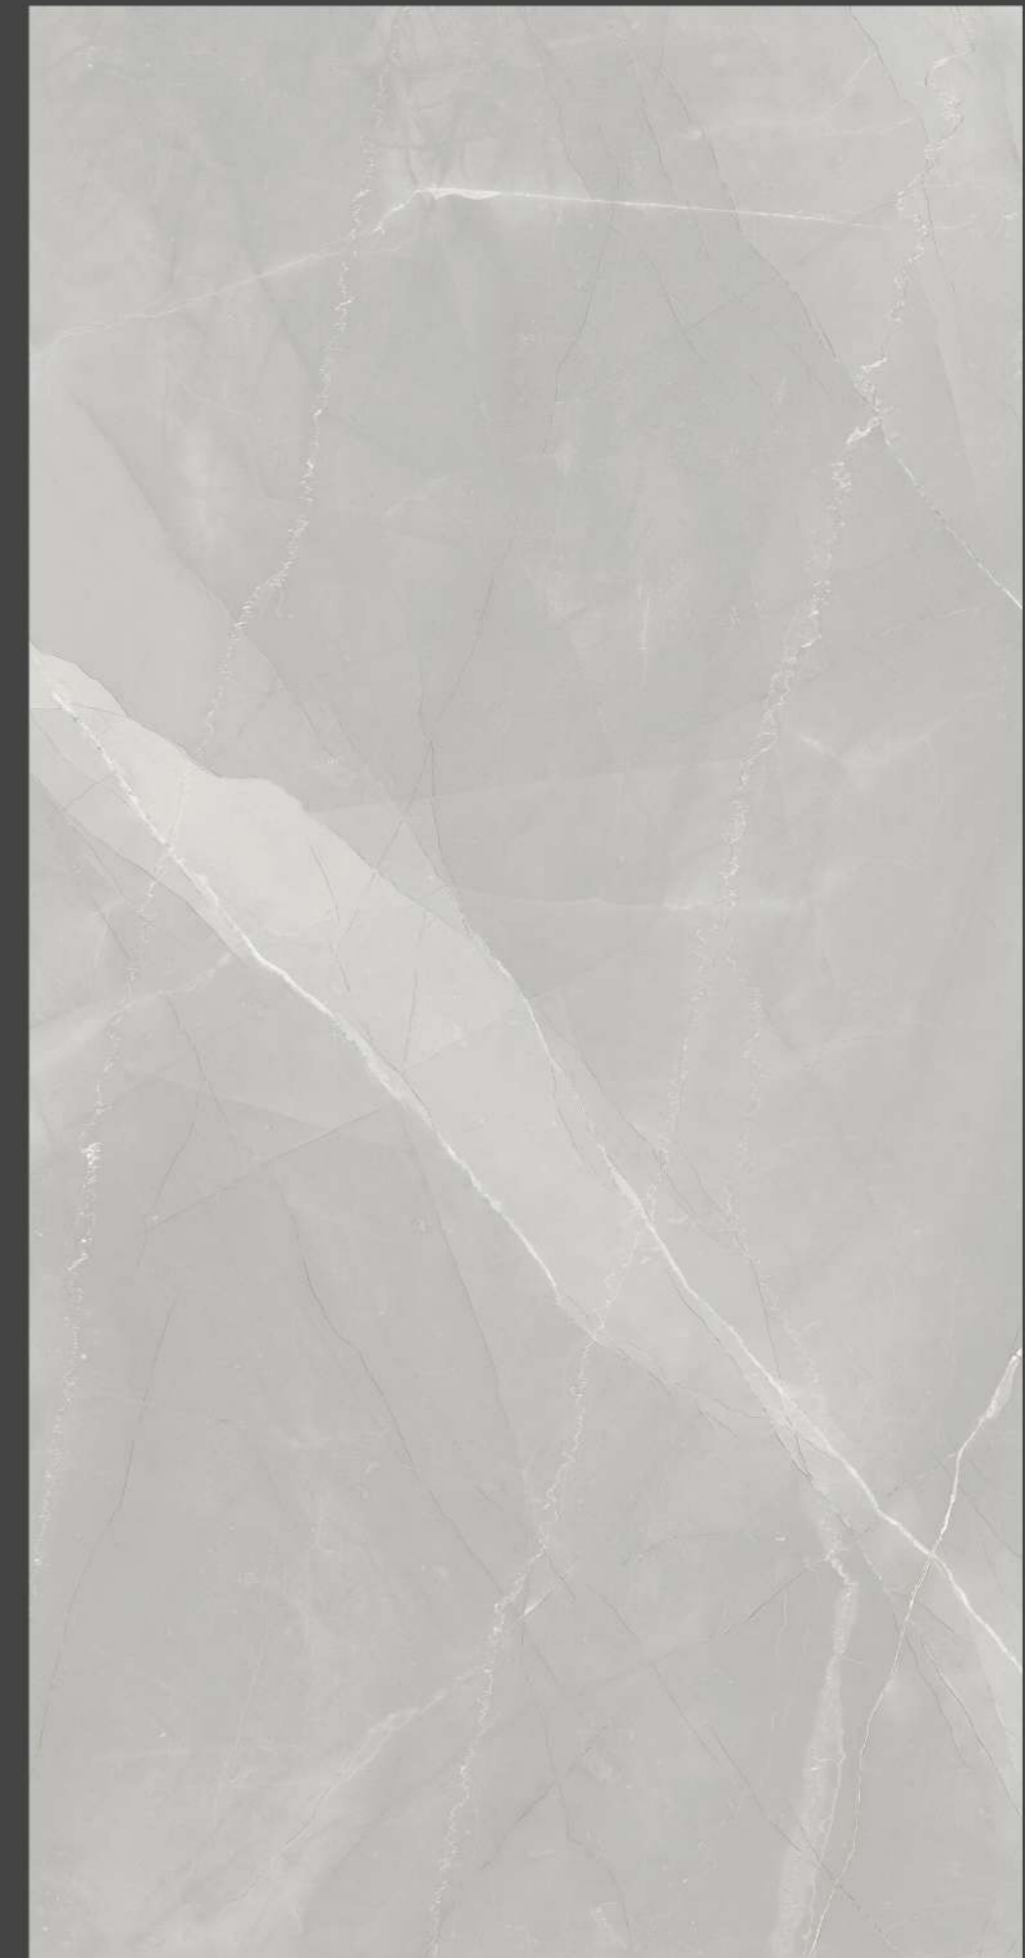

V

DION
80x160
Polished Series

DION Series

Surface: Polished
Colors: Gray
faces: 6

V

LATINO

SILVER Collection / Polished

LATINO Rare marble Extracted
Pure white background
with striking, bold gray veins

V

LATINO
80x160
Polished Series

V

LATINO
Silver Collection
Polished

LATINO
GOLD Collection / Matt

LATINO Rare marble Extracted
Pure white background
with striking, bold gray veins

LATINO
80x160
Matt Series

V

V

FONTANA
80x160
Matt Series

FONTANA Series

Surface: Matt
Colors: BEIGE
faces: 5

V

MONET

Collection / Matt

With the look and feel of Honed Limestone, this Porcelain tile is durable and hardwearing. Perfect for enhancing both classic and contemporary schemes. **MONET** can help to create a feeling of light and space and bringing warmth to any scheme.