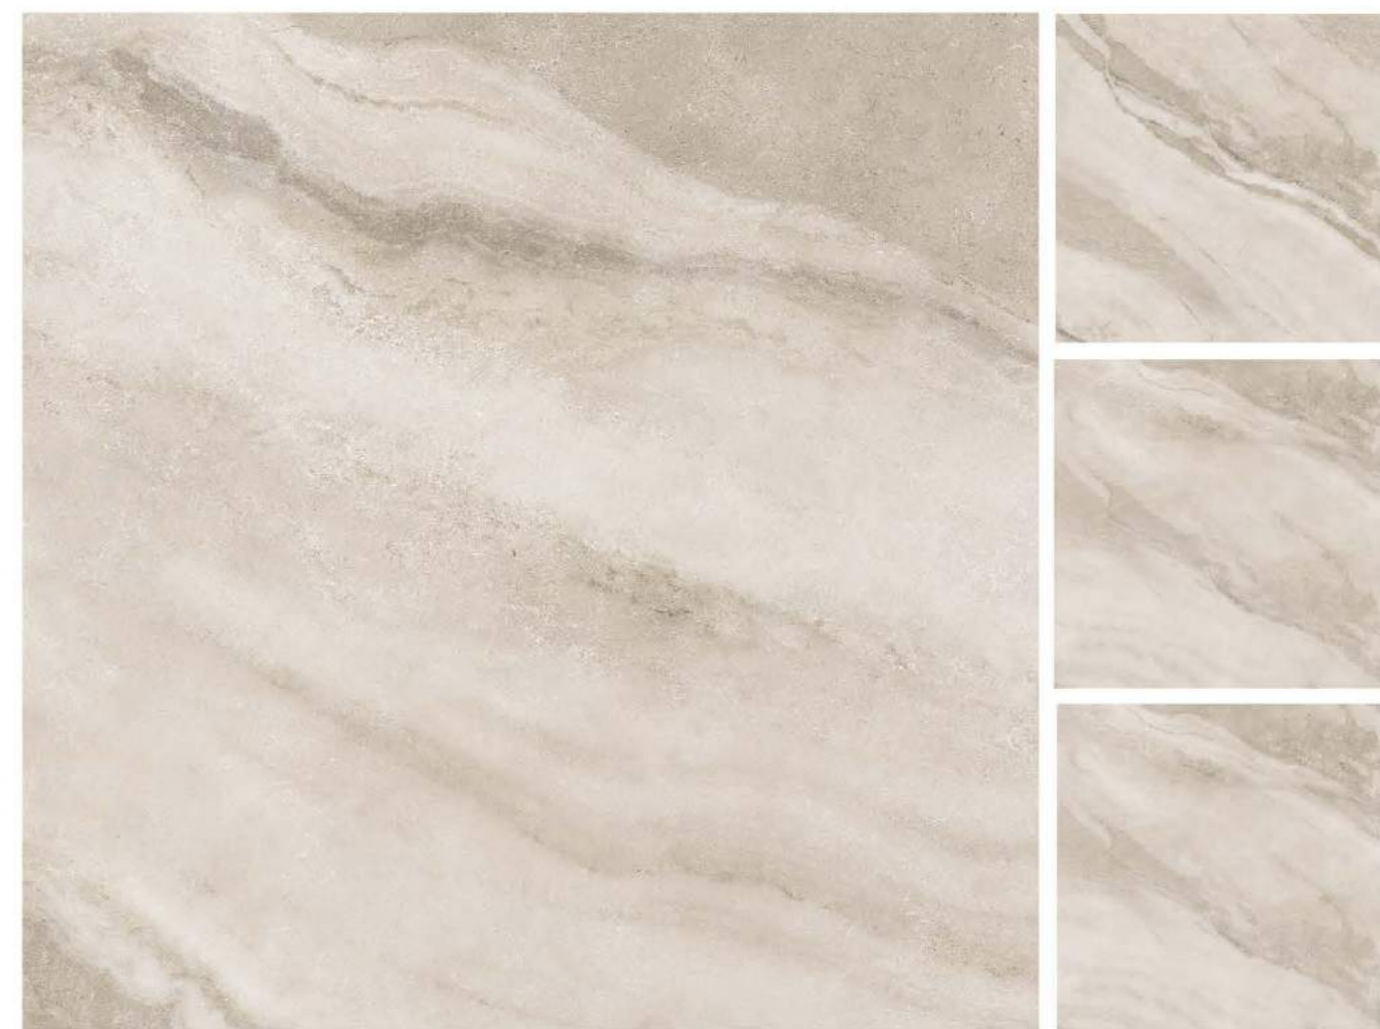

FONTANA COLECCION

100x100 CM | Floor Tile

| Relaxin does cost
be in the coast
for ever with
fontana collection

FONTANA

Faces

Matt Series
Size: 100x100 cm
colors: 1 / **Gray**
Different faces: 4

FOLK COLECTION