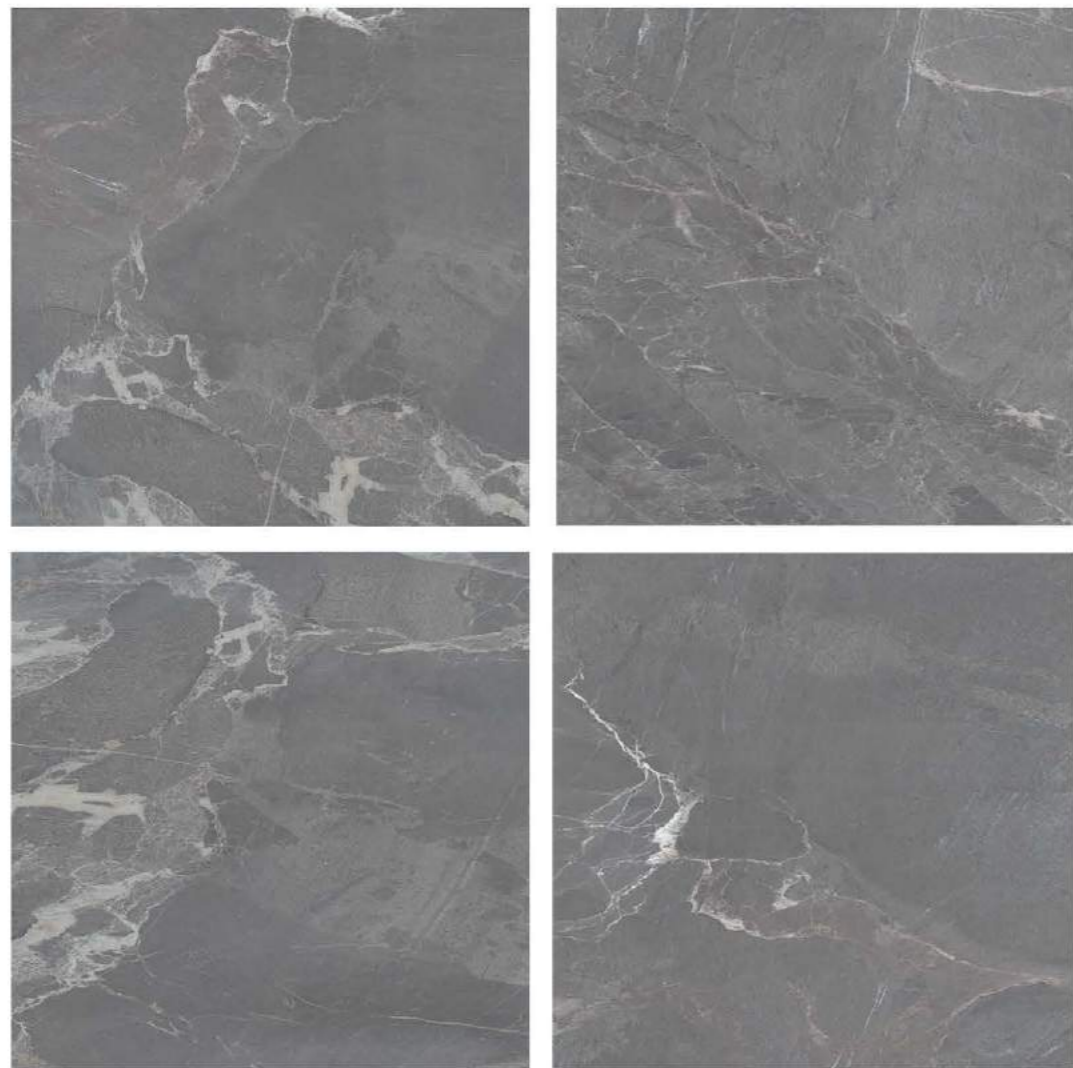

”

PETRUCCI DESIGN

Thanks to the charm created by the change in tone and by the iridescent shades, Petrucci distinguishes modern settings with a strong personality.

PETRUCCI
Faces

Floor Tile

Rectified

Polished Series
Size: 100x100 cm
colors: **2 / Beige and Gray**
Different faces: **4**