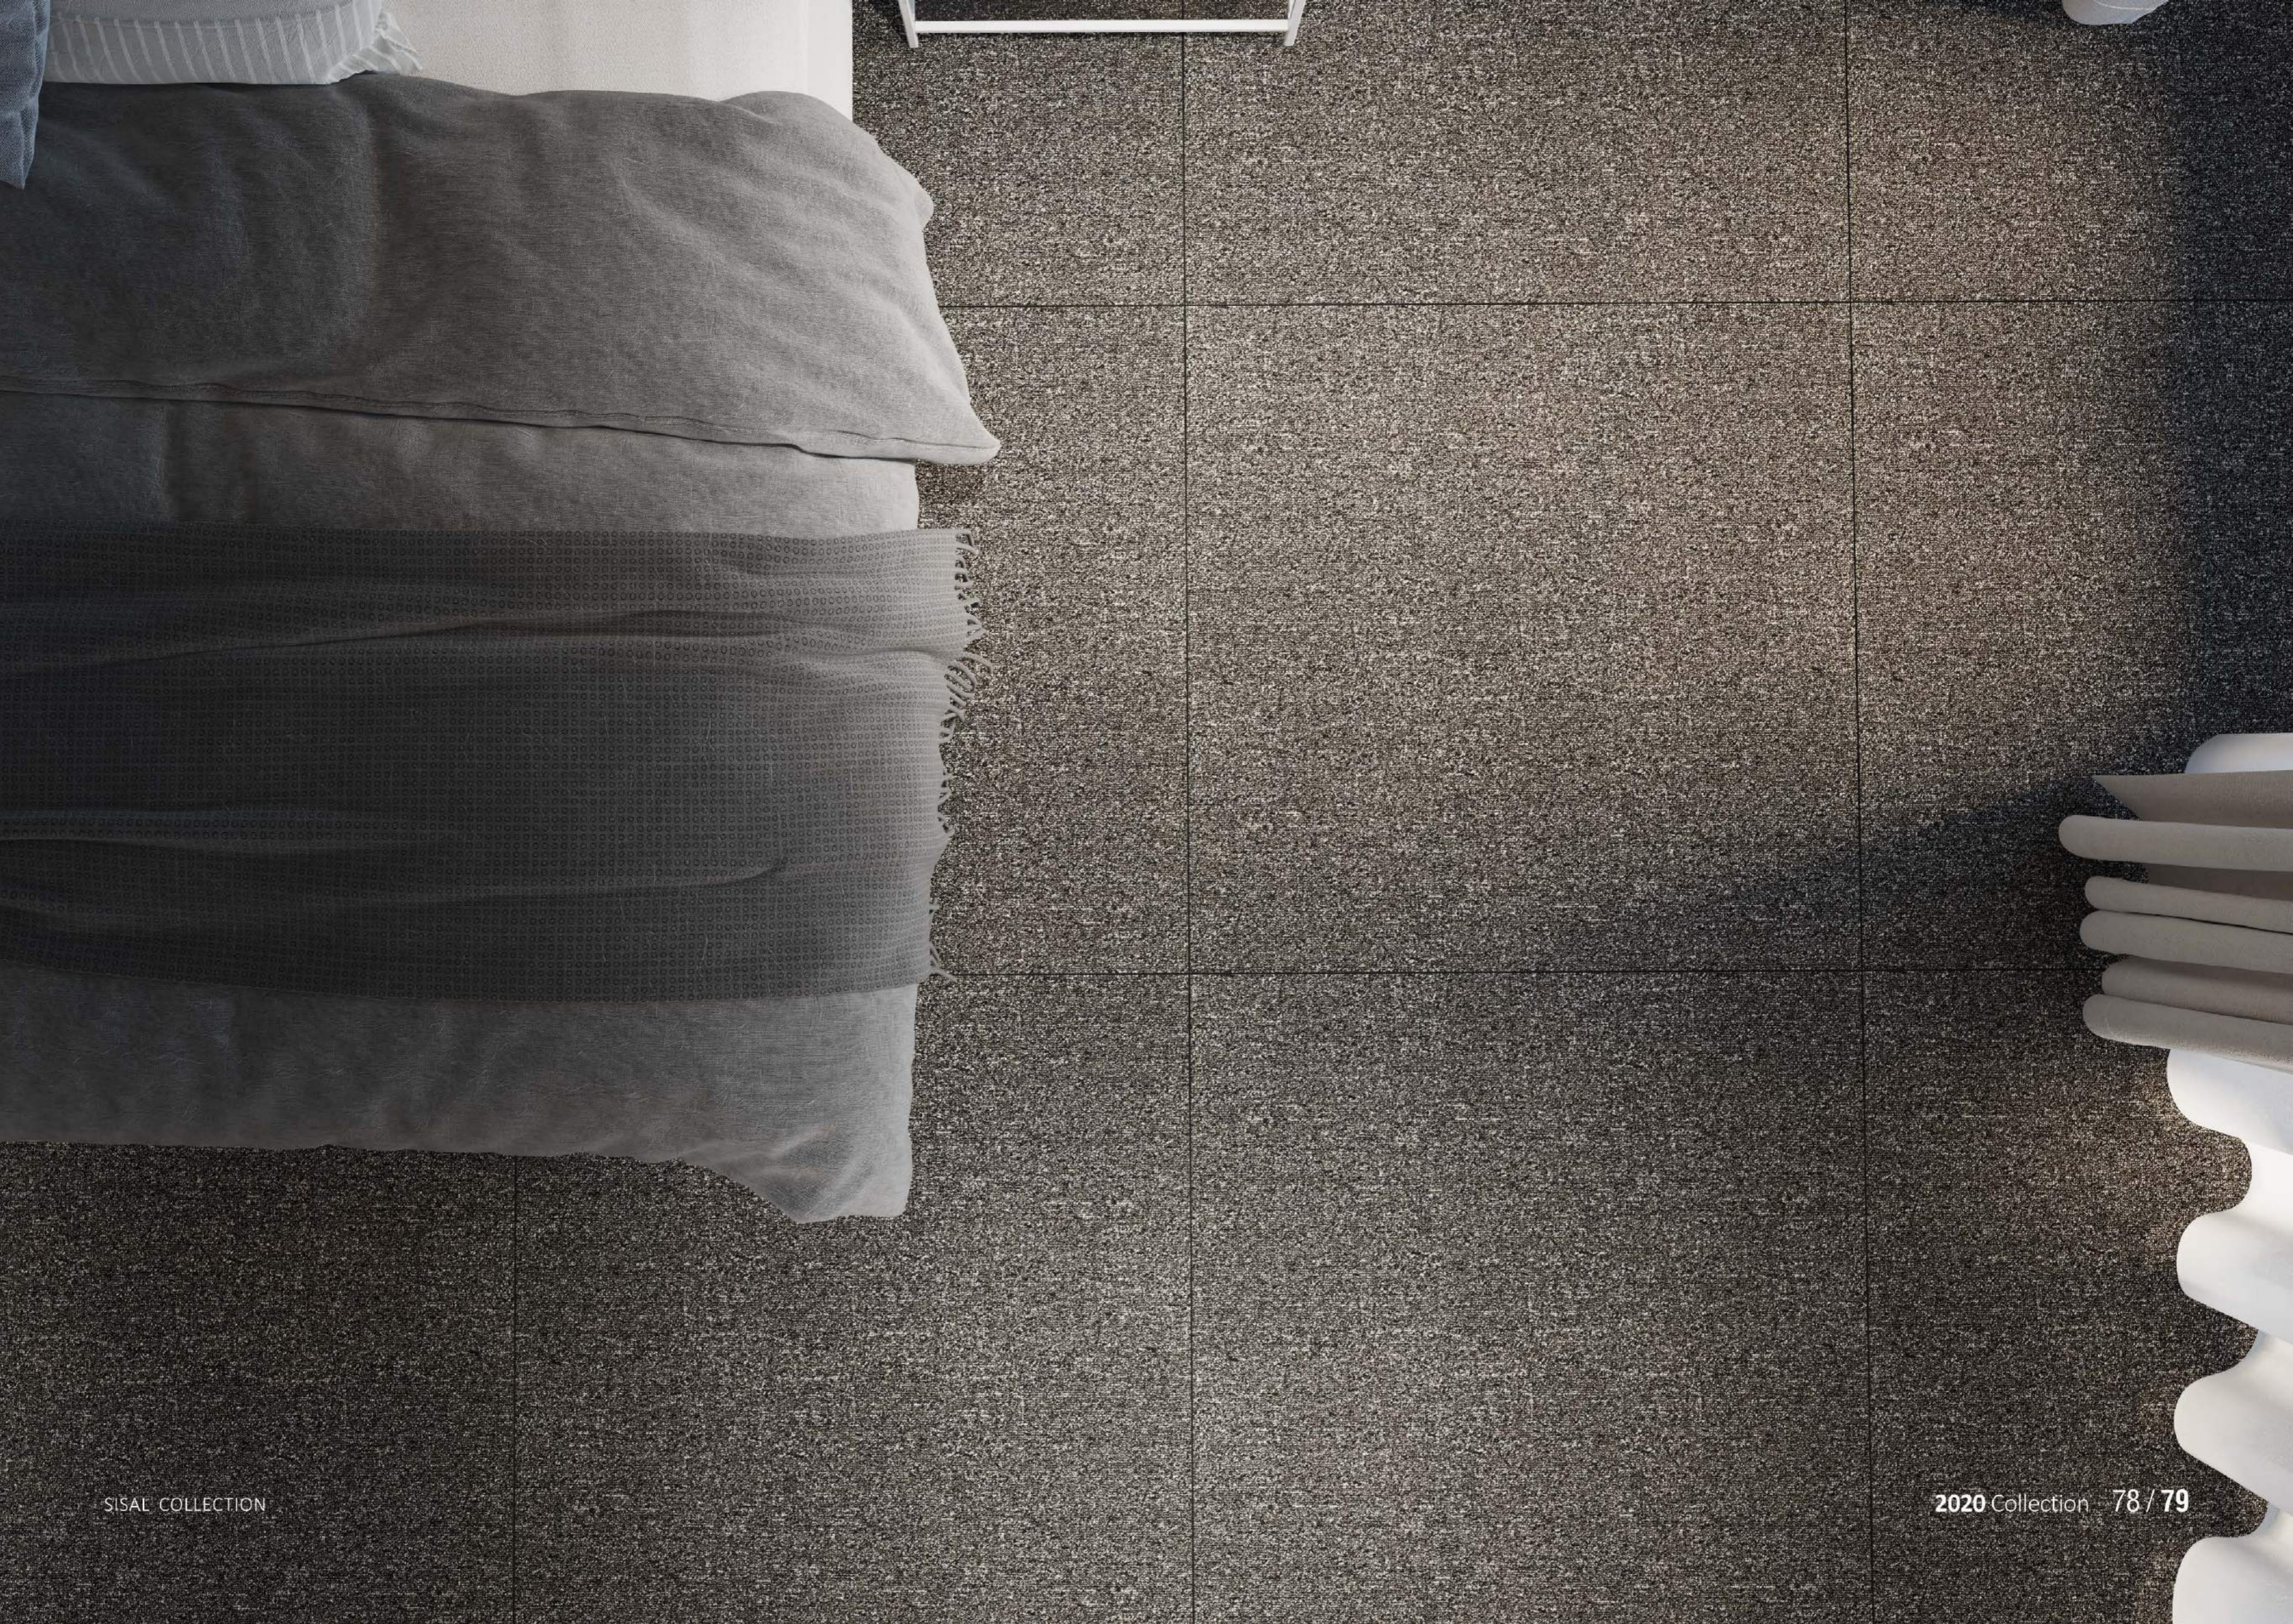

FLY COLLECTION

an authentic celebration of beauty
and a refined approach to recovering
the decorative styles of the past.

SISAL COLECCION

100x100 CM | Floor Tile

I sisal Collection is inspired by
carpet texture,
a natural stone extracted from
the carpet texture.