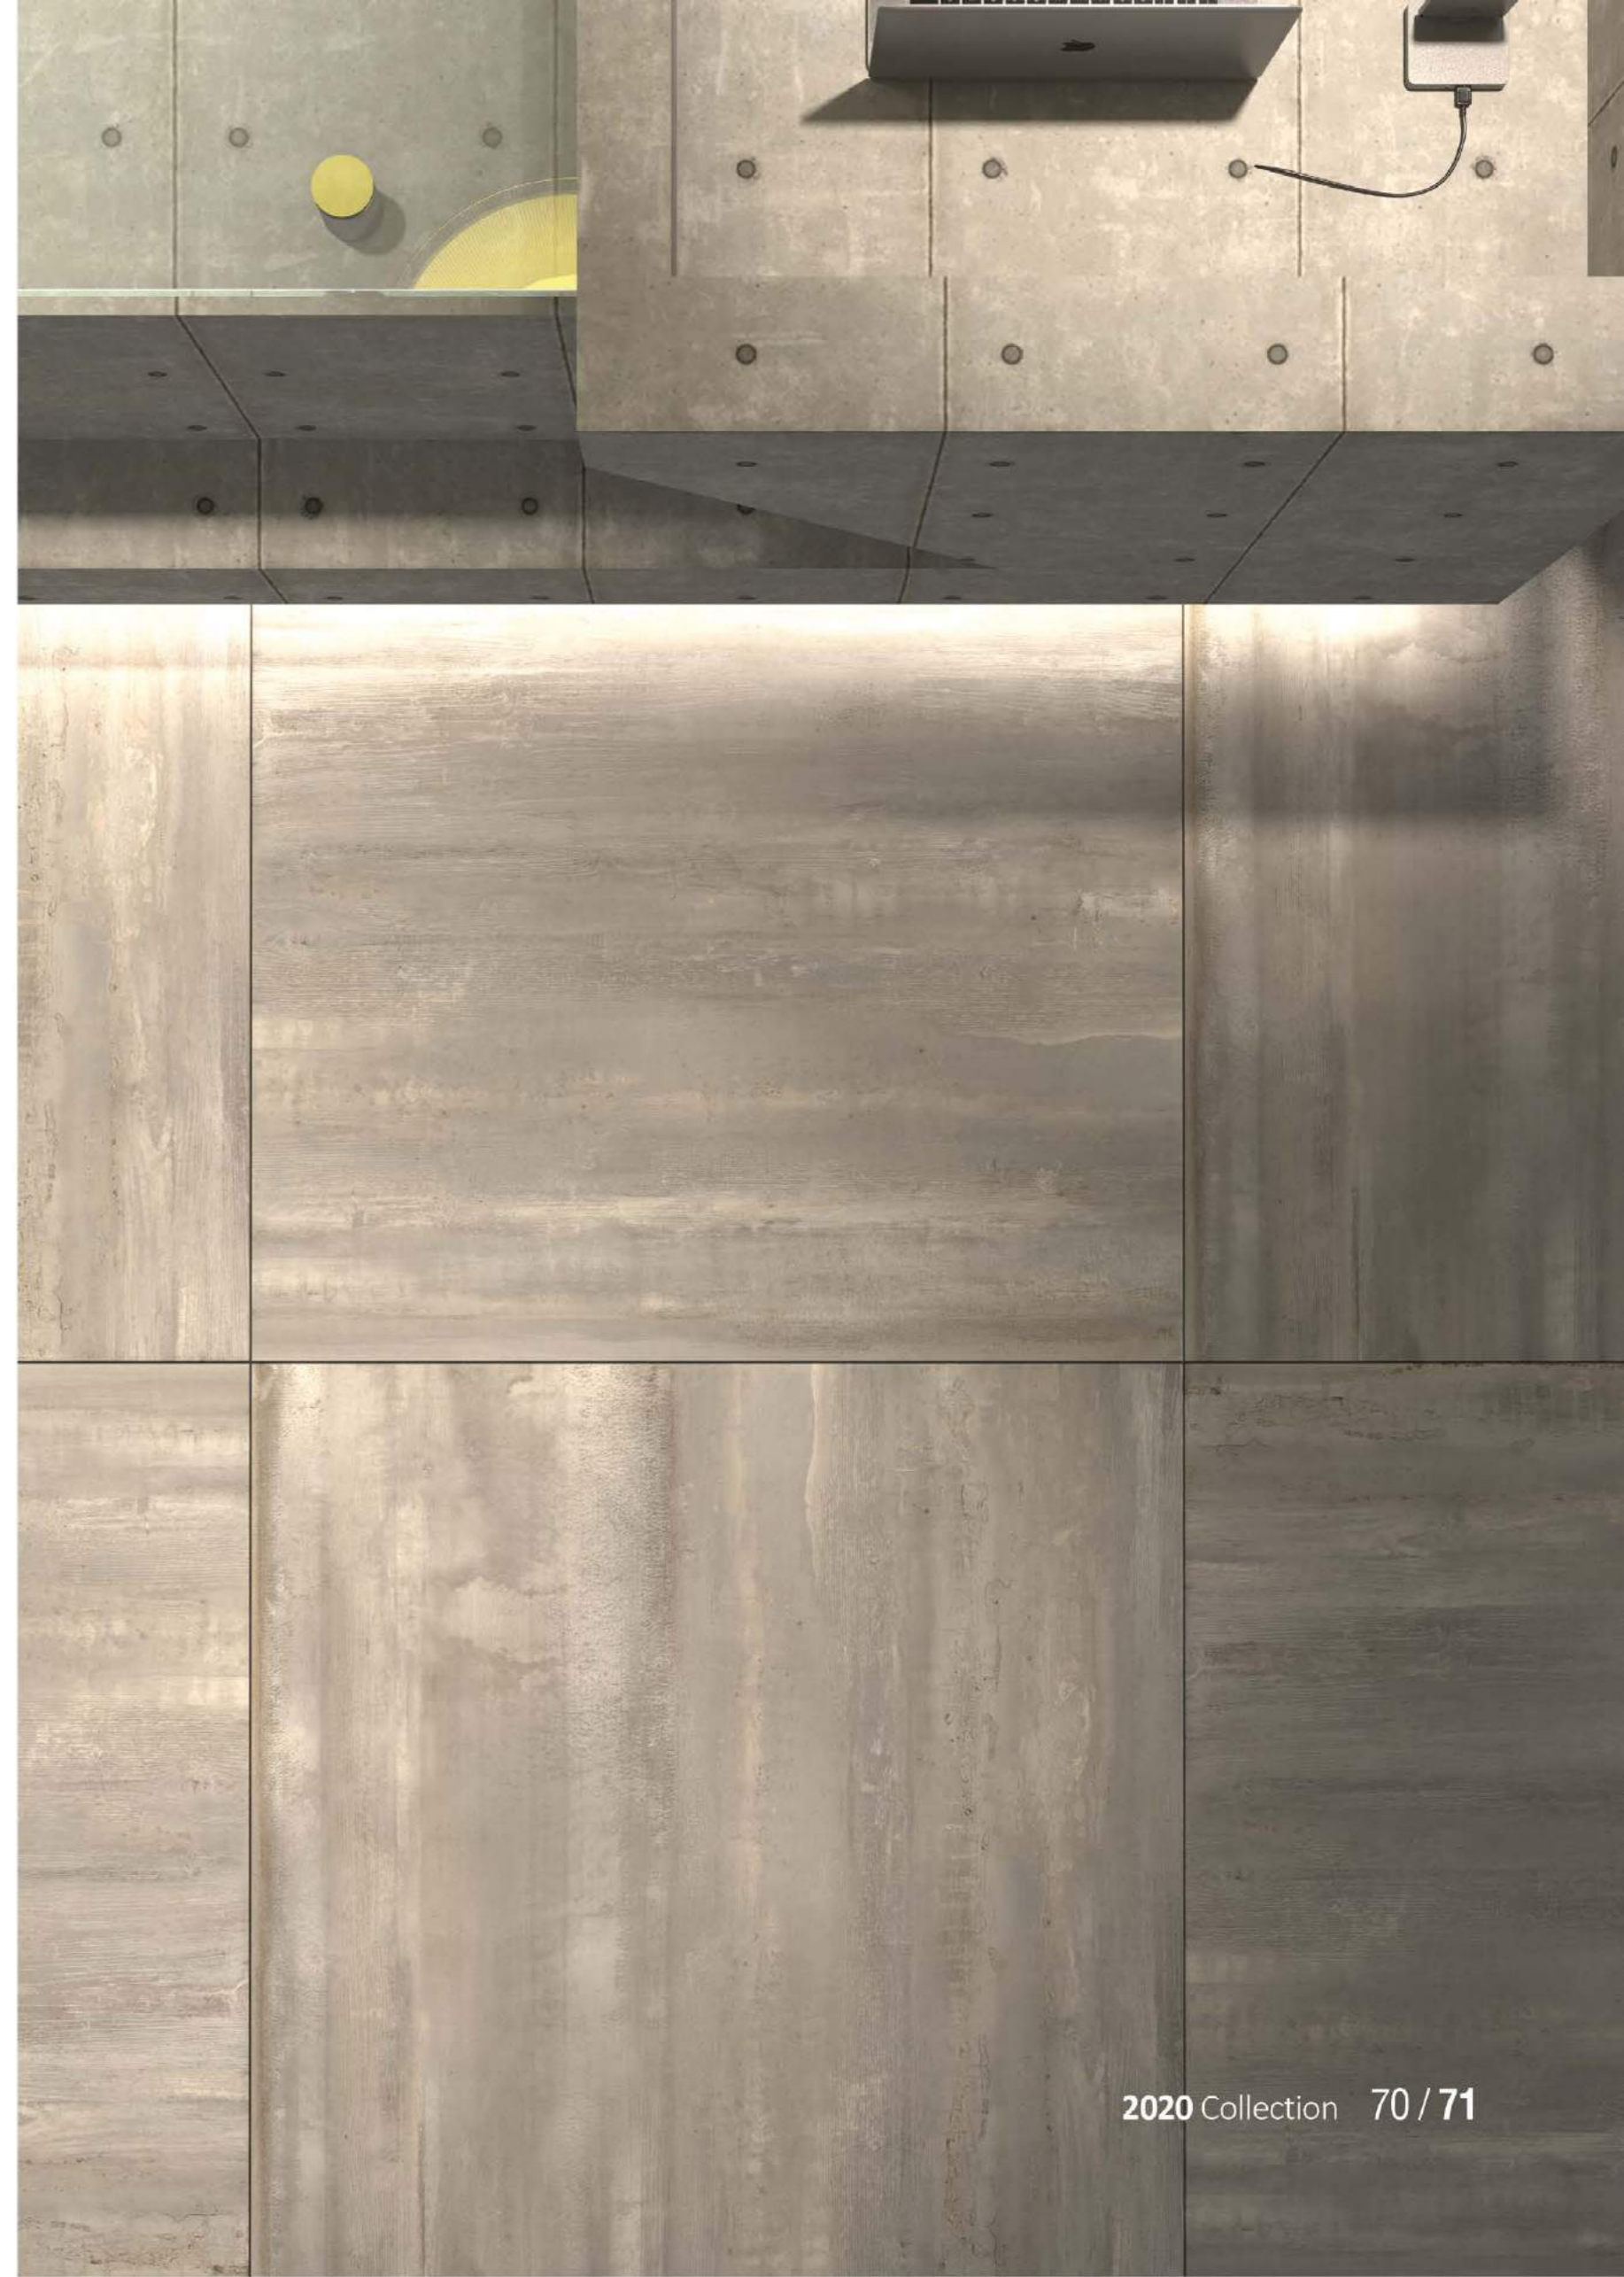

The **FOLk** Design is based on the textures created on the stone and ceramic sculptures of the ancient Roman Empire, carefully designed and executed so that you can enjoy an exceptional enjoyment of ancient art using this ceramic.