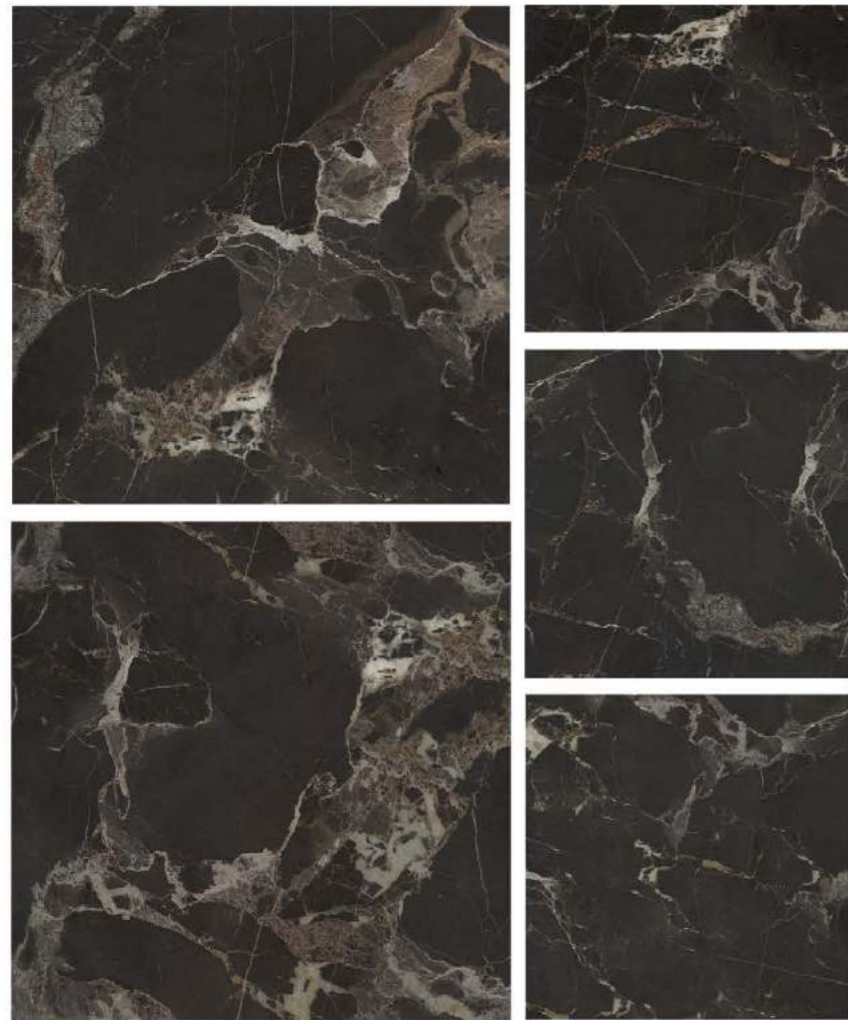

Creative minds of Vicente team can convert combination of Alexander the Great and Vicente to impressive **MIRO** design.