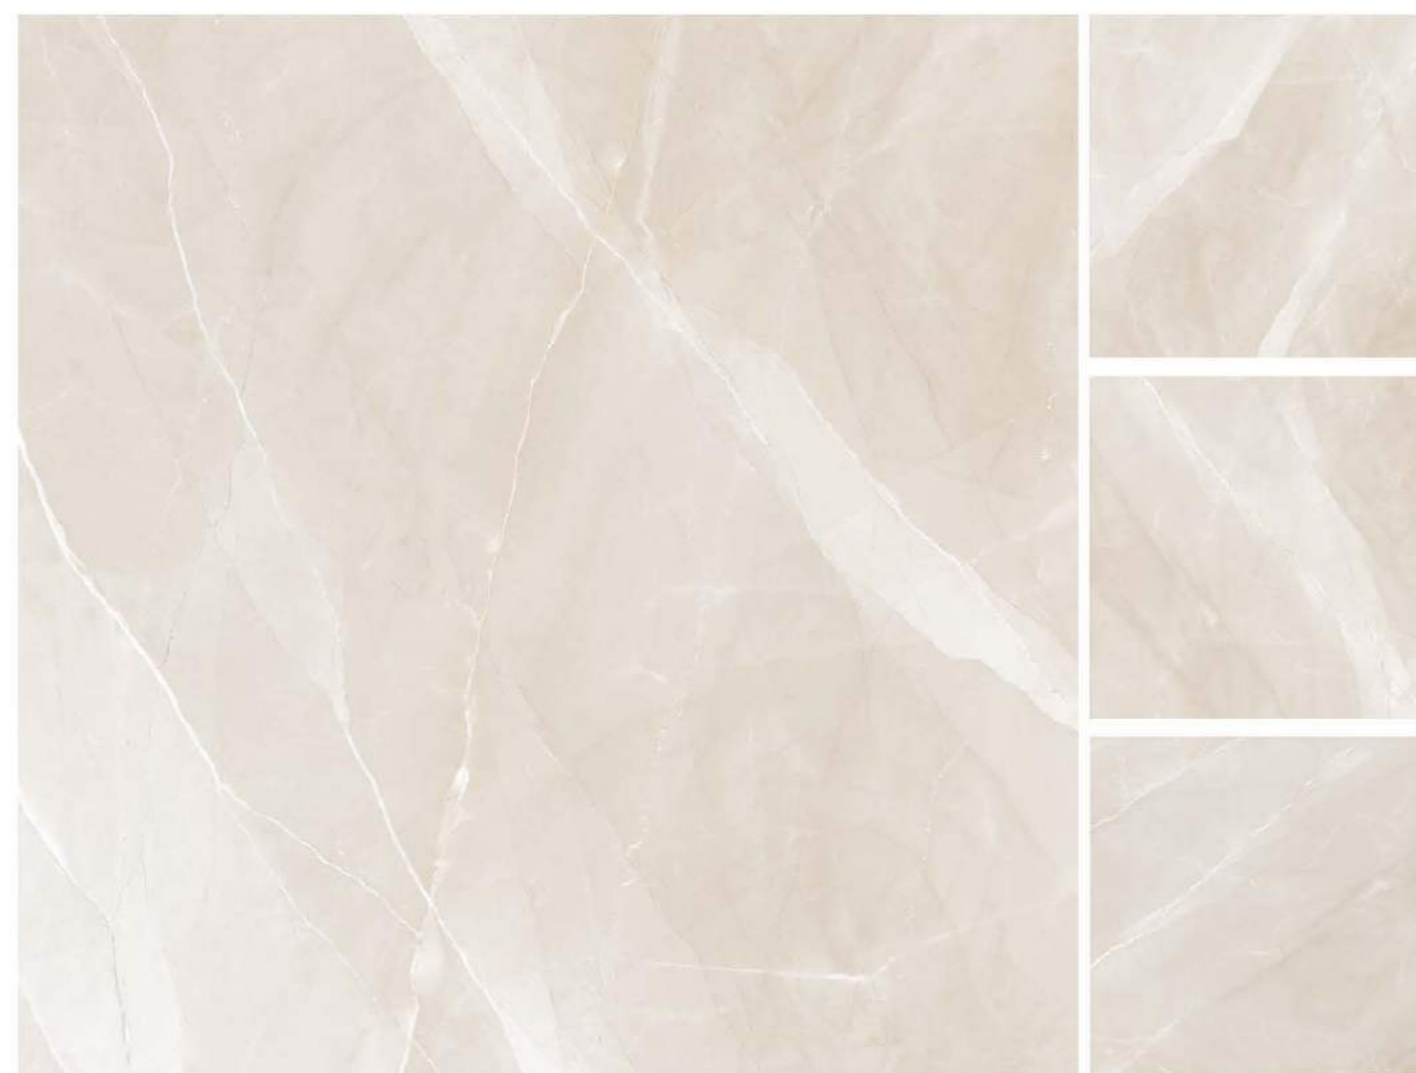

DION
Faces

Polished Series
Size: 100x100 cm
colors: **2 / Beige and Gray**
Different faces: **4**

■ BEIGE