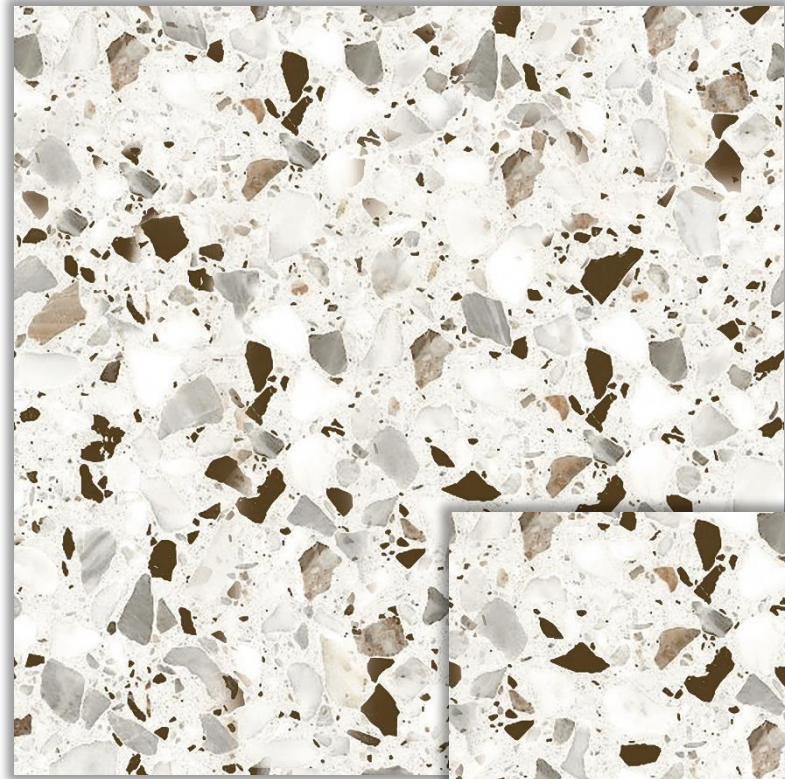

40x40 Hard Stone 14 mm Terrazzo Rustic

No. of Cartons per Pallet	Sqm. Per Pallet	Weight of Pallet
84 Cartons	76.44 m²	2520 kg